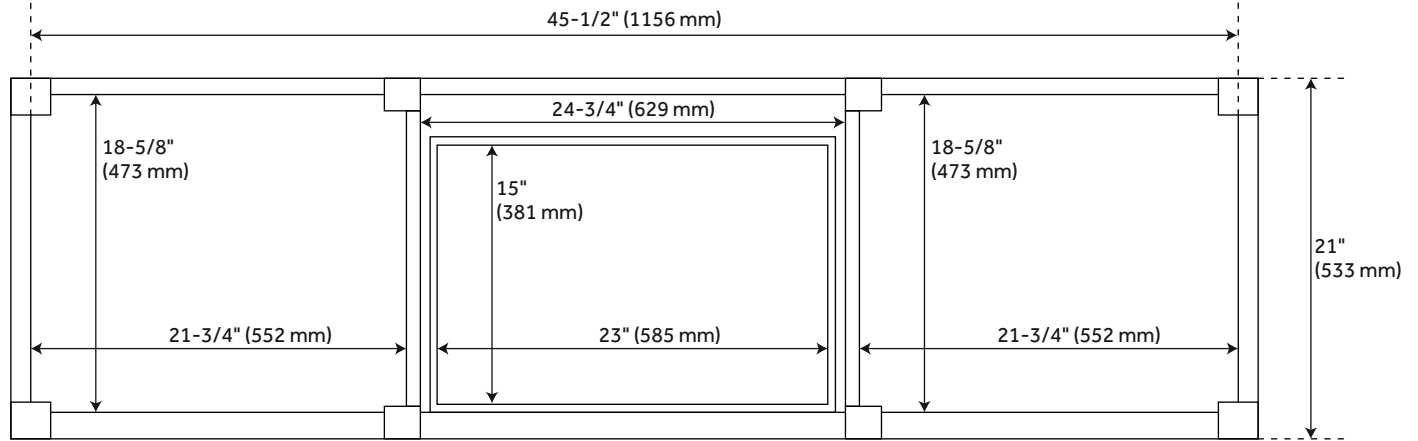

72" ELMDALE DOUBLE VANITY FOR UNDERMOUNT SINKS - CHARCOAL BLACK

SKU: 951655-UM

Code: SH465101, SH465100, SH465102, SH465097, SH465099, SH465103, SH465096

FEATURES

Installation Type: Freestanding
Features: Matching Mirror;Soft-Close Hinges
Product Finish: Charcoal Black
Material: Mahogany
Number of Doors: 6
Number of Drawers: 4
Width: 72"
Height: 34-1/4"
Depth: 21"
Assembly Required: No
Dovetail Drawers: Yes
Number of Basins: 2
Sink Installation: Undermount - Oval
Basin Length: 16"
Basin Width: 12-1/2"
Water Depth To Overflow: 5"
Fits Drain Hole Size: 1-1/2"
Faucet Included: No
Vanity Top Thickness: 3cm
Water Depth to Rim: 6"
Hardware Finish: Black
Built-In Adjusters: Yes
Sink Included: yes
Basin Overflow: Yes
Vanity Top Included: yes
Vanity Top Depth: 22"
Vanity Top Width: 73"
Mirror Included: No

REVISED 4/24/2024

72" ELMDALE DOUBLE VANITY FOR UNDERMOUNT SINKS - CHARCOAL BLACK

SKU: 951655-UM

Code: SH465101, SH465100, SH465102, SH465097, SH465099, SH465103, SH465096

ADDITIONAL FEATURES

- Includes a matching backsplash and a white porcelain sink.
- Granite is A-grade. Polished Carrara Marble is sourced from Italy.
- Each stone top is carved from a single piece of stone and will feature natural variations.
- See Installation Instructions for directions to attach the vanity top and sink.
- All dimensions are ($\pm 1/2''$).
- [Wood finish samples available.](#)

REVISED 4/24/2024

72" ELMDALE DOUBLE VANITY - CHARCOAL BLACK

All dimensions and specifications are nominal and may vary. Use actual products for accuracy in critical situations.