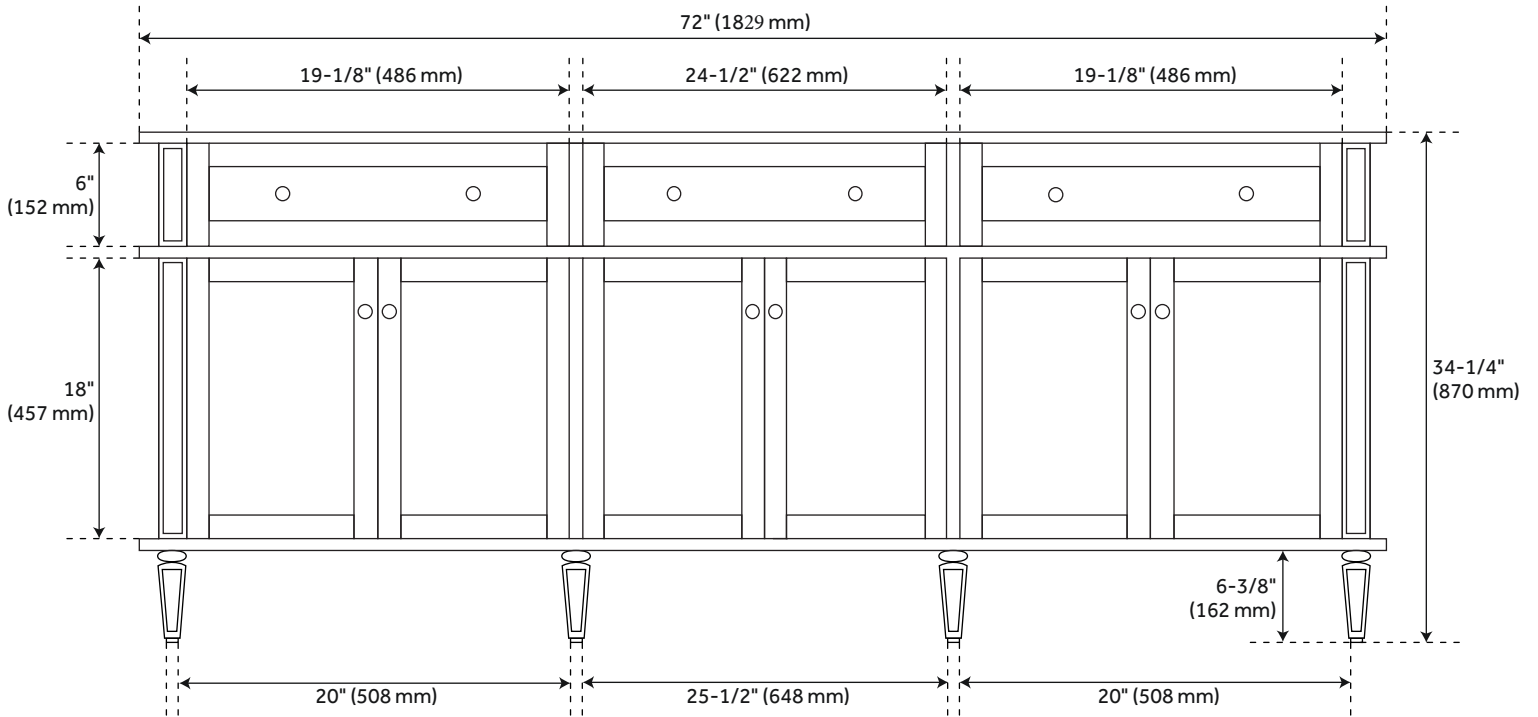

72" ELMDALE DOUBLE VANITY FOR UNDERMOUNT SINKS - CHARCOAL BLACK

SKU: 951655-UM

Code: SH465101, SH465100, SH465102, SH465097, SH465099, SH465103, SH465096

FEATURES

Installation Type: Freestanding
Features: Matching Mirror;Soft-Close Hinges
Product Finish: Charcoal Black
Material: Mahogany
Number of Doors: 6
Number of Drawers: 4
Width: 72"
Height: 34-1/4"
Depth: 21"
Assembly Required: No
Dovetail Drawers: Yes
Number of Basins: 2
Sink Installation: Undermount - Oval
Basin Length: 16"
Basin Width: 12-1/2"
Water Depth To Overflow: 5"
Fits Drain Hole Size: 1-1/2"
Faucet Included: No
Vanity Top Thickness: 3cm
Water Depth to Rim: 6"
Hardware Finish: Black
Built-In Adjusters: Yes
Sink Included: yes
Basin Overflow: Yes
Vanity Top Included: yes
Vanity Top Depth: 22"
Vanity Top Width: 73"
Mirror Included: No

REVISED 4/24/2024

72" ELMDALE DOUBLE VANITY FOR UNDERMOUNT SINKS - CHARCOAL BLACK

SKU: 951655-UM

Code: SH465101, SH465100, SH465102, SH465097, SH465099, SH465103, SH465096

ADDITIONAL FEATURES

- Includes a matching backsplash and a white porcelain sink.
- Granite is A-grade. Polished Carrara Marble is sourced from Italy.
- Each stone top is carved from a single piece of stone and will feature natural variations.
- See Installation Instructions for directions to attach the vanity top and sink.
- All dimensions are ($\pm 1/2''$).
- [Wood finish samples available.](#)

REVISED 4/24/2024

72" ELMDALE DOUBLE VANITY - CHARCOAL BLACK

All dimensions and specifications are nominal and may vary. Use actual products for accuracy in critical situations.