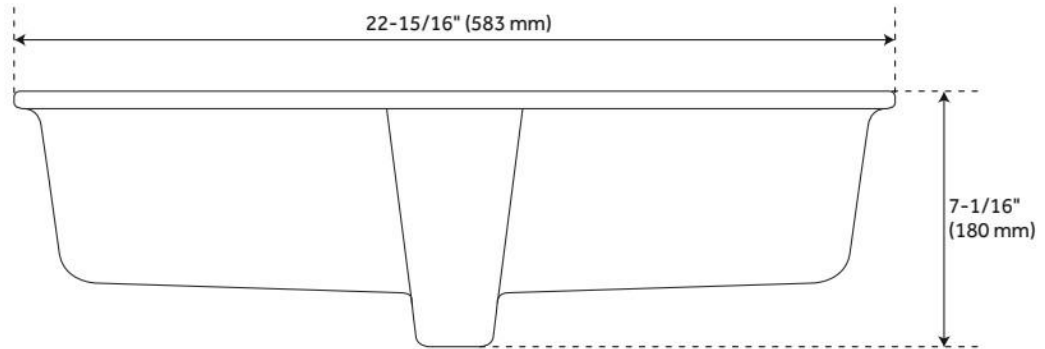

23" DESTIN RECTANGULAR PORCELAIN UNDERMOUNT BATHROOM SINK

SKU: 455857
Code: SHDEU2114

REVISED 4/17/2026