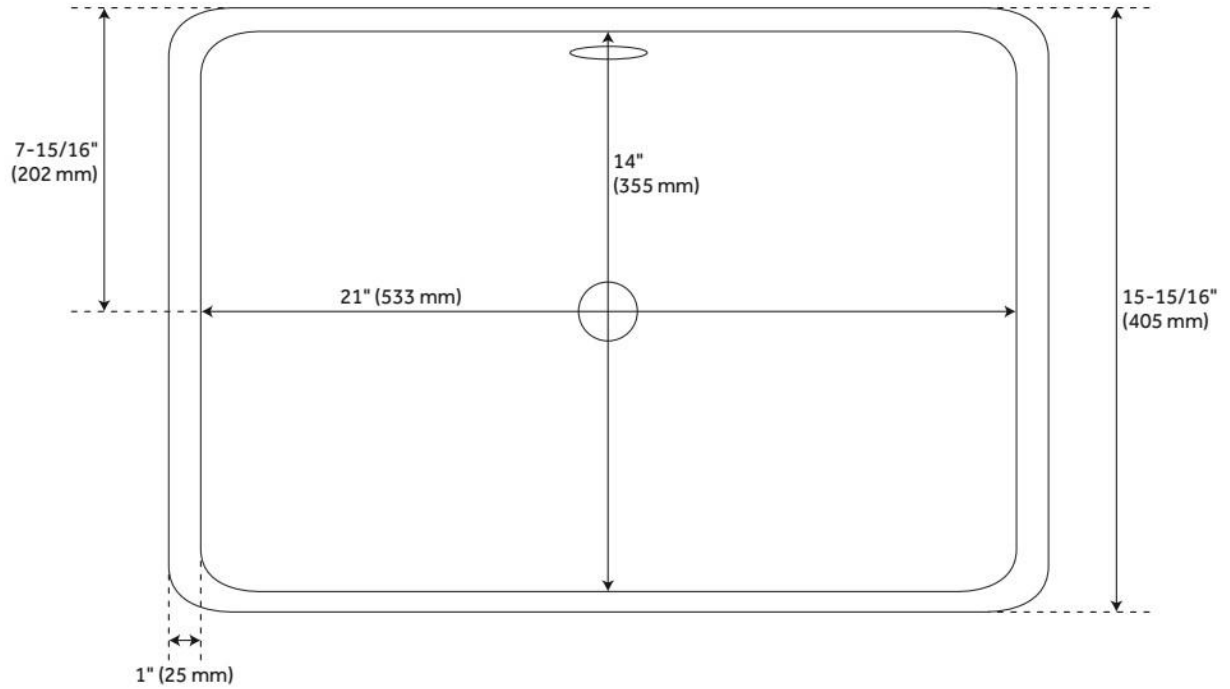

23" DESTIN RECTANGULAR PORCELAIN UNDERMOUNT BATHROOM SINK

SKU: 455857
Code: SHDEU2114

REVISED 4/17/2026