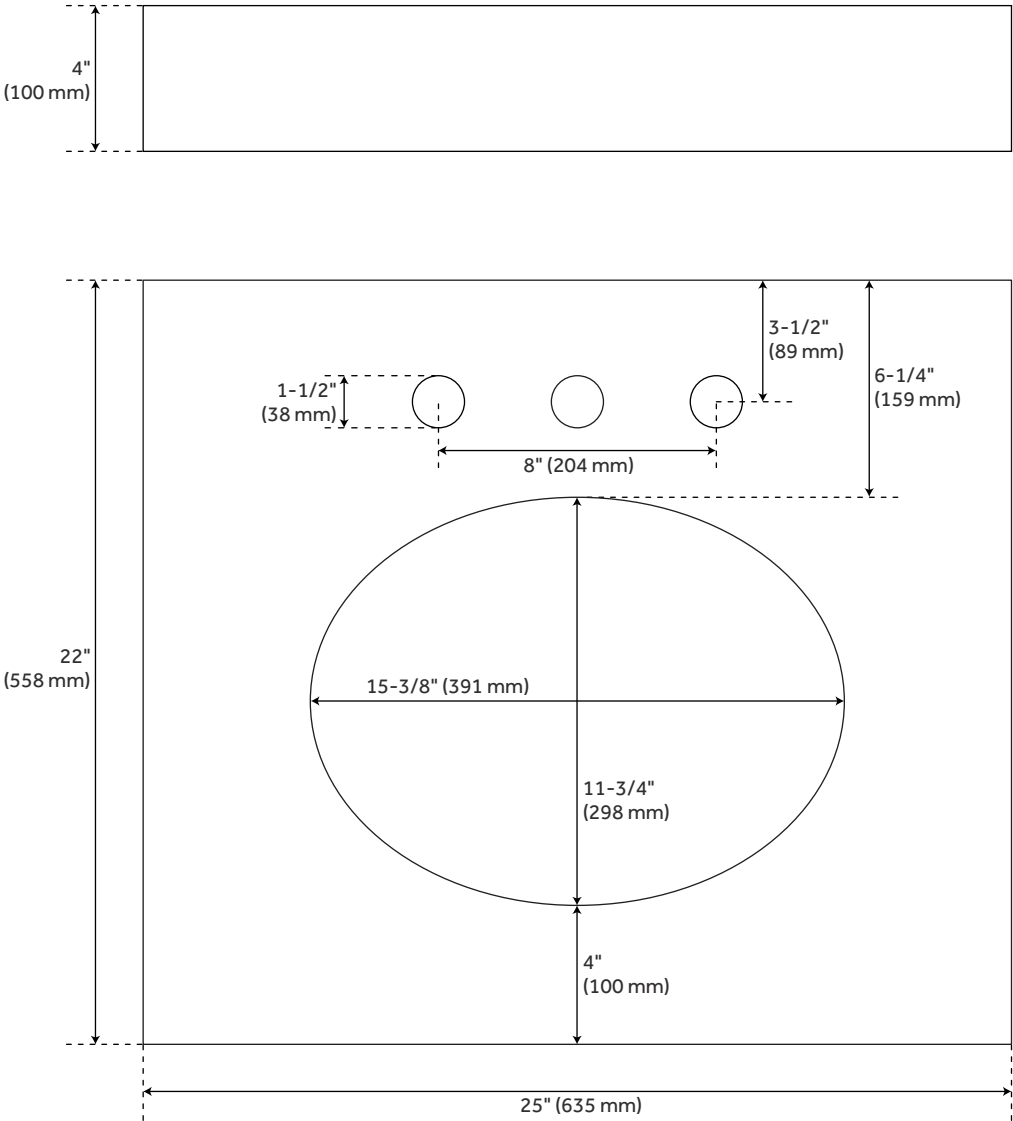

## FEATURES

Width: 25"  
Assembly Required: Yes  
Number of Basins: 1  
Sink Installation: Undermount - Oval  
Vanity Top Options: Feathered White Quartz  
Faucet Centers: 8"  
Basin Length: 16"  
Basin Width: 12"  
Water Depth To Overflow: 5"  
Fits Drain Hole Size: 1-1/2"  
Faucet Included: No  
Vanity Top Material: Quartz  
Sink Material: Porcelain  
Vanity Top Thickness: 3cm  
Sink Included: Yes  
Sink Color: White  
Basin Overflow: Yes  
Vanity Top Depth: 22"  
Vanity Top Width: 25"  
Backsplash: Yes

# 25" X 22" 3CM QUARTZ VANITY TOP FOR UNDERMOUNT SINK - 8" FAUCET HOLES - FEATHERED

SKU: 456038

Code: SH456038

# 25" X 22" 3CM QUARTZ VANITY TOP FOR UM SINK - 8" HOLES - FEATHERED WHITE

All dimensions and specifications are nominal and may vary. Use actual products for accuracy in critical situations.

# 25" X 22" 3CM QUARTZ VANITY TOP FOR UM SINK - WHITE PORCELAIN SINK

All dimensions and specifications are nominal and may vary. Use actual products for accuracy in critical situations.