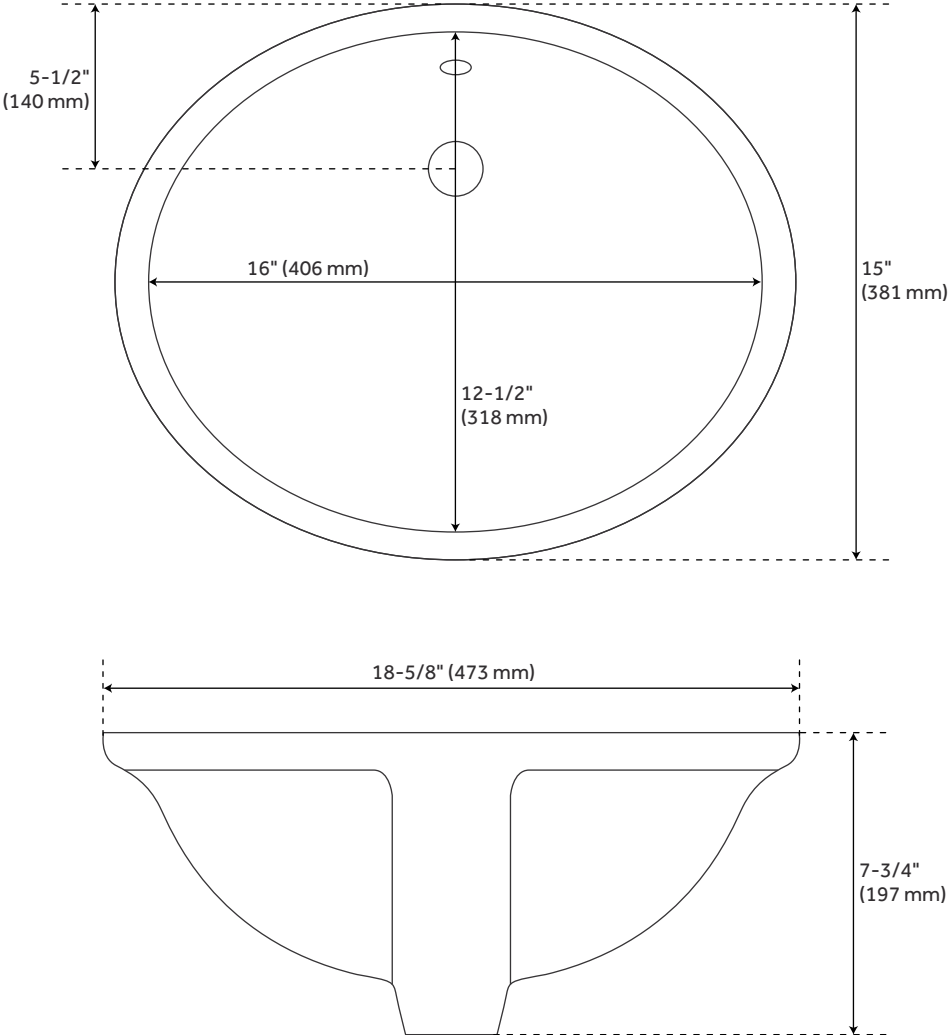

## FEATURES

Width: 25"  
Assembly Required: Yes  
Number of Basins: 1  
Sink Installation: Undermount - Oval  
Vanity Top Options: Feathered White Quartz  
Faucet Centers: 8"  
Basin Length: 16"  
Basin Width: 12"  
Water Depth To Overflow: 5"  
Fits Drain Hole Size: 1-1/2"  
Faucet Included: No  
Vanity Top Material: Quartz  
Sink Material: Porcelain  
Vanity Top Thickness: 3cm  
Sink Included: Yes  
Sink Color: White  
Basin Overflow: Yes  
Vanity Top Depth: 22"  
Vanity Top Width: 25"  
Backsplash: Yes

## ADDITIONAL FEATURES

- Includes vanity top and white porcelain sink.
- See Installation Instructions for directions to attach the vanity top and sink.

REVISED 4/6/2023

# 25" X 22" 3CM QUARTZ VANITY TOP FOR UM SINK - 8" HOLES - FEATHERED WHITE

All dimensions and specifications are nominal and may vary. Use actual products for accuracy in critical situations.

# 25" X 22" 3CM QUARTZ VANITY TOP FOR UM SINK - WHITE PORCELAIN SINK

All dimensions and specifications are nominal and may vary. Use actual products for accuracy in critical situations.