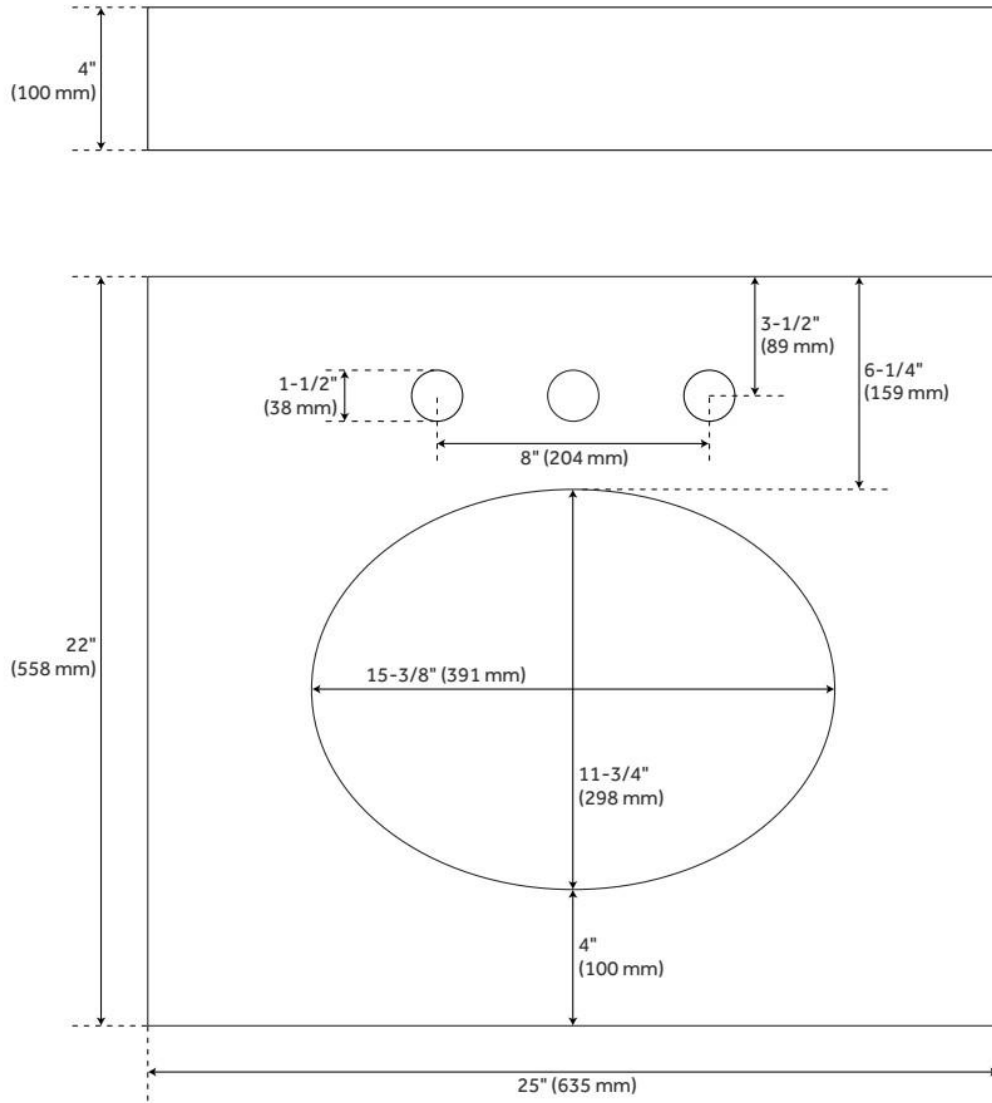

## ADDITIONAL FEATURES

- Includes vanity top and white porcelain sink.
- See Installation Instructions for directions to attach the vanity top and sink.

REVISED 6/30/2025

# 25" X 22" 3CM QUARTZ VANITY TOP FOR UNDERMOUNT SINK - 8" FAUCET HOLES - FEATHERED

SKU: 456038  
Code: SH456038

REVISED 6/30/2025

## FEATURES

Material: Porcelain  
Product Finish: White  
Installation Type: Undermount  
Shape: Oval  
Drain Placement: Center  
Fits Drain Hole Size: 1-1/2"  
Faucet Centers: No Faucet Hole  
Overflow Hole: Yes  
Mounting Hardware Included: No

## ADDITIONAL FEATURES

- Overall dimensions: 18-5/8" L x 15" W (front to back) x 7-3/4" H ( $\pm$  1/2").
- Basin: 16" L x 12-1/2" W (front to back).
- Basin depth is 5" to overflow.
- 1-1/2" drain hole.