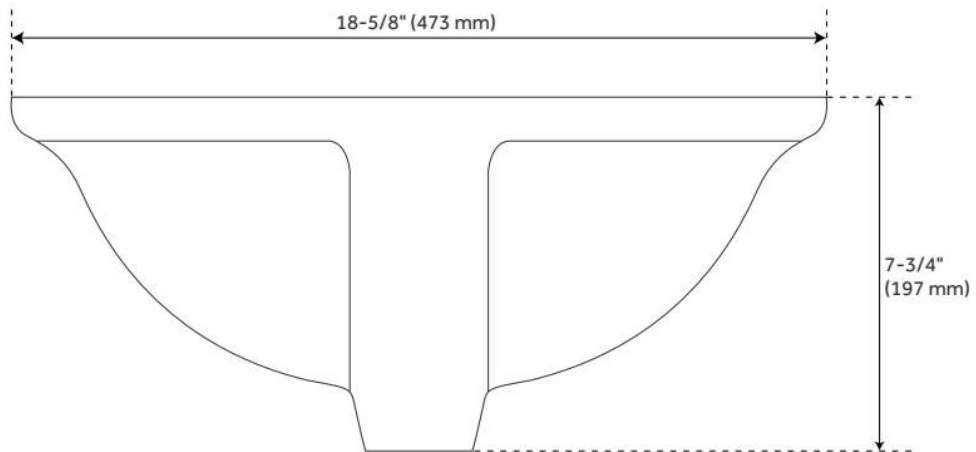

18" MANGROVE OVAL PORCELAIN UNDERMOUNT BATHROOM SINK - WHITE

SKU: 220658
Code: SH220658

REVISED 6/27/2025