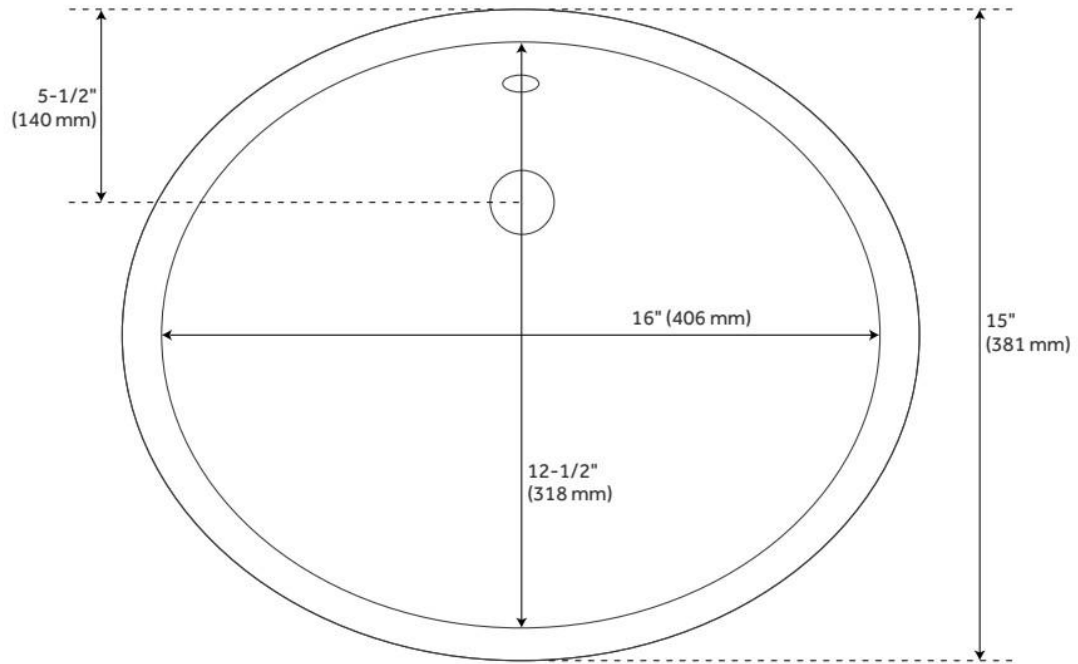

18" MANGROVE OVAL PORCELAIN UNDERMOUNT BATHROOM SINK - WHITE

SKU: 220658
Code: SH220658

REVISED 6/27/2025