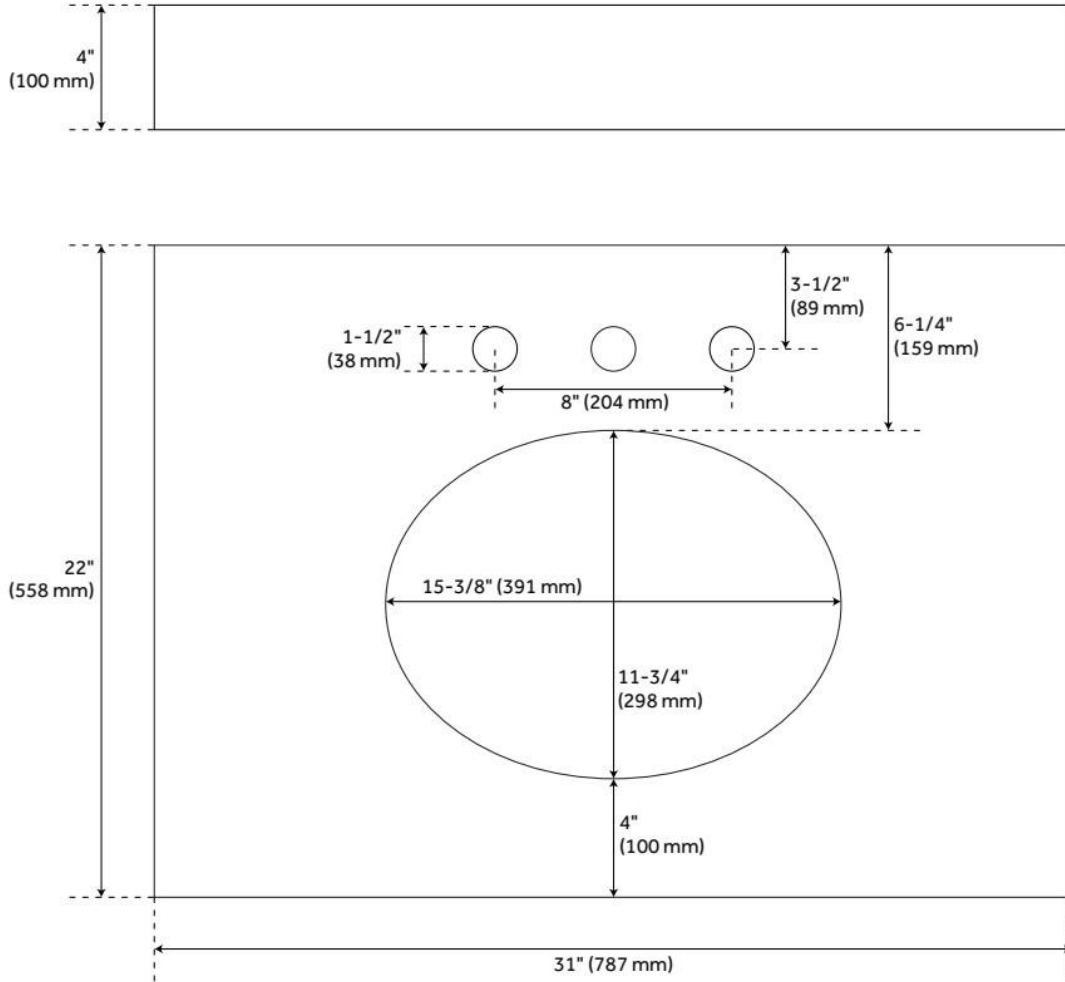

## ADDITIONAL FEATURES

- Includes vanity top and white porcelain sink.
- See Installation Instructions for directions to attach the vanity top and sink.

REVISED 8/15/2024

# 31" X 22" 3CM QUARTZ VANITY TOP FOR UNDERMOUNT SINK - 8" FAUCET HOLES - FEATHERED

SKU: 456039  
Code: SH456039

REVISED 8/15/2024