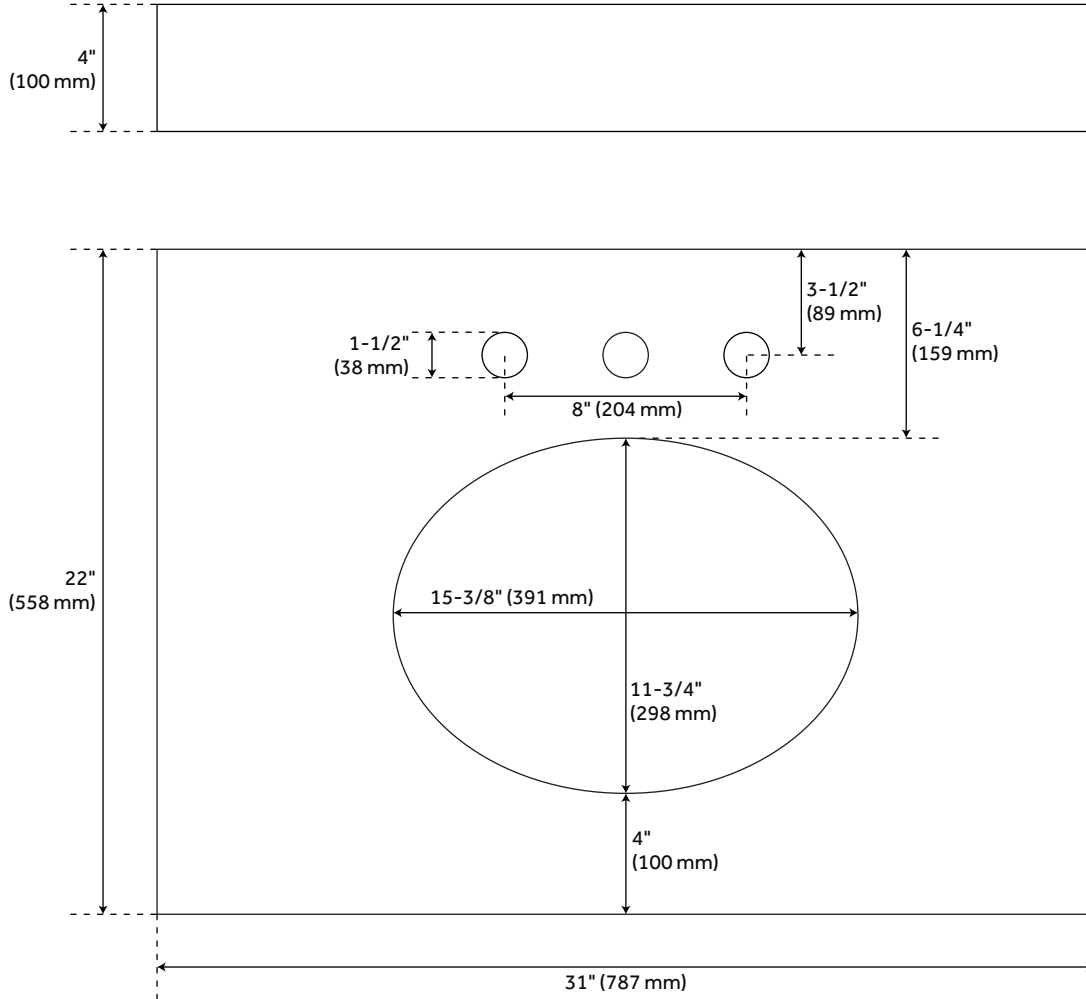

## FEATURES

Width: 31"  
Assembly Required: Yes  
Number of Basins: 1  
Sink Installation: Undermount - Oval  
Vanity Top Options: Feathered White Quartz  
Faucet Centers: 8"  
Basin Length: 16"  
Basin Width: 12"  
Water Depth To Overflow: 5"  
Fits Drain Hole Size: 1-1/2"  
Faucet Included: No  
Vanity Top Material: Quartz  
Sink Material: Porcelain  
Vanity Top Thickness: 3cm  
Sink Included: Yes  
Sink Color: White  
Basin Overflow: Yes  
Vanity Top Depth: 22"  
Vanity Top Width: 31"  
Backsplash: Yes

# 31" X 22" 3CM QUARTZ VANITY TOP FOR UNDERMOUNT SINK - 8" FAUCET HOLES - FEATHERED

---

SKU: 456039  
Code: SH456039

# 31" X 22" 3CM QUARTZ VANITY TOP FOR UM SINK - 8" HOLES - FEATHERED WHITE

All dimensions and specifications are nominal and may vary. Use actual products for accuracy in critical situations.

# 31" X 22" 3CM QUARTZ VANITY TOP FOR UM SINK - WHITE PORCELAIN SINK

All dimensions and specifications are nominal and may vary. Use actual products for accuracy in critical situations.