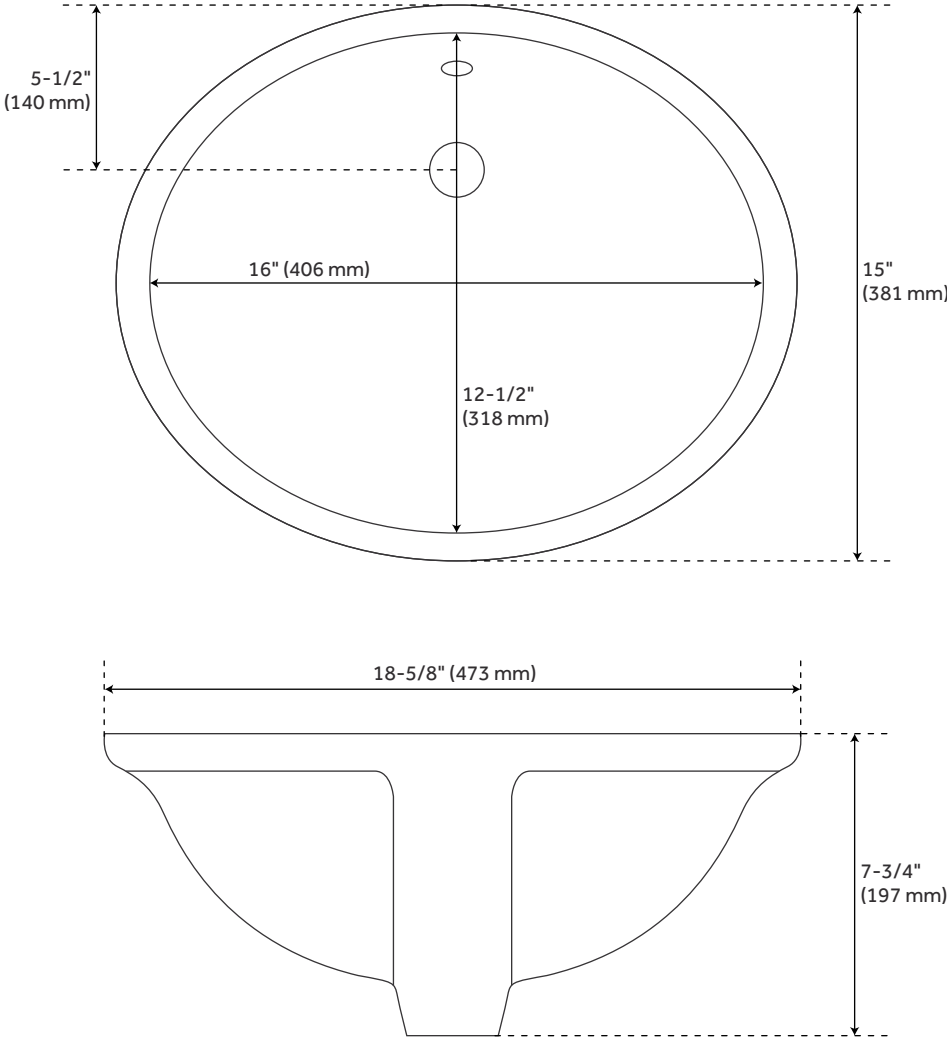

## FEATURES

Width: 31"  
Assembly Required: Yes  
Number of Basins: 1  
Sink Installation: Undermount - Oval  
Vanity Top Options: Feathered White Quartz  
Faucet Centers: 8"  
Basin Length: 16"  
Basin Width: 12"  
Water Depth To Overflow: 5"  
Fits Drain Hole Size: 1-1/2"  
Faucet Included: No  
Vanity Top Material: Quartz  
Sink Material: Porcelain  
Vanity Top Thickness: 3cm  
Sink Included: Yes  
Sink Color: White  
Basin Overflow: Yes  
Vanity Top Depth: 22"  
Vanity Top Width: 31"  
Backsplash: Yes

## ADDITIONAL FEATURES

- Includes vanity top and white porcelain sink.
- See Installation Instructions for directions to attach the vanity top and sink.

REVISED 4/6/2023

# 31" X 22" 3CM QUARTZ VANITY TOP FOR UM SINK - 8" HOLES - FEATHERED WHITE

All dimensions and specifications are nominal and may vary. Use actual products for accuracy in critical situations.

# 31" X 22" 3CM QUARTZ VANITY TOP FOR UM SINK - WHITE PORCELAIN SINK

All dimensions and specifications are nominal and may vary. Use actual products for accuracy in critical situations.