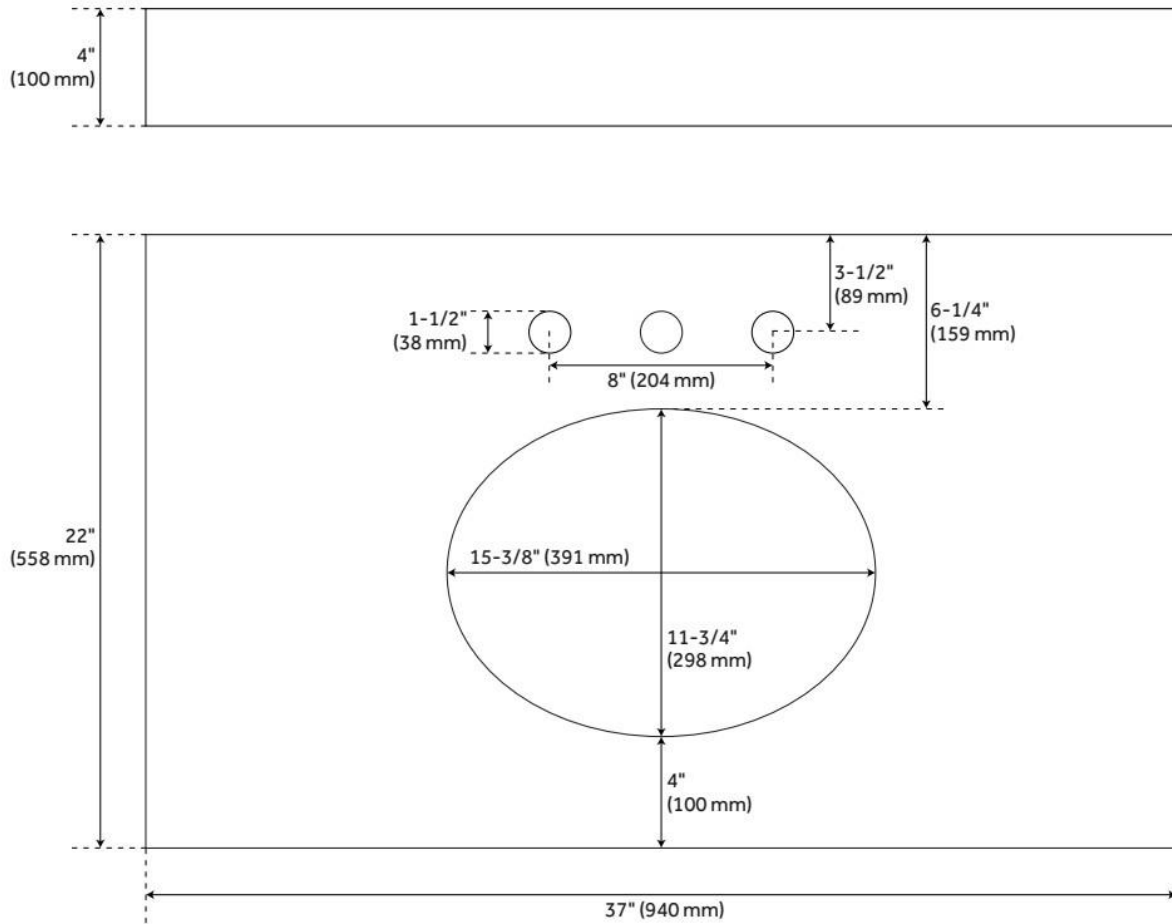

37" X 22" 3CM QUARTZ VANITY TOP FOR UNDERMOUNT SINK - 8" FAUCET HOLES - FEATHERED

SKU: 456040
Code: SH456040

REVISED 7/29/2024