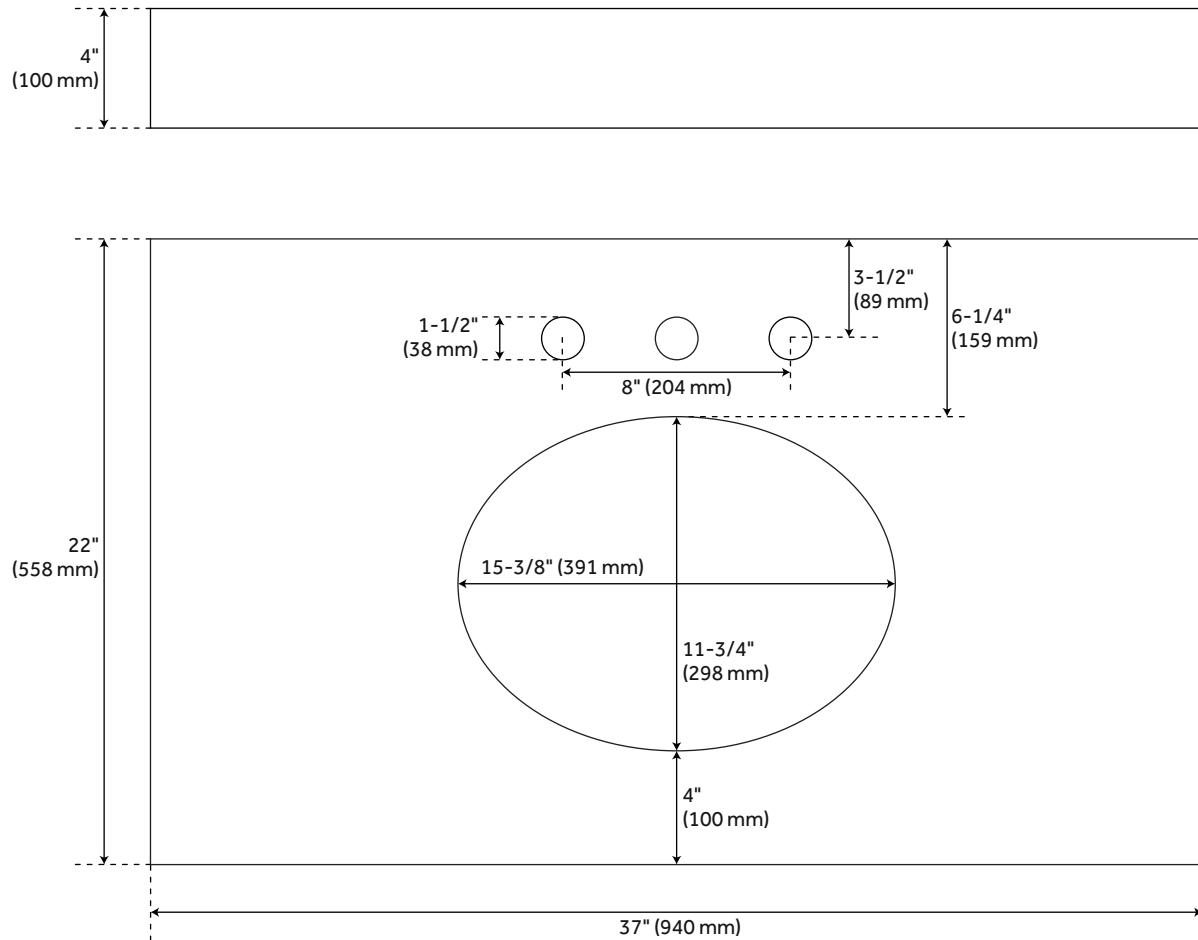

37" X 22" 3CM QUARTZ VANITY TOP FOR UNDERMOUNT SINK - 8" FAUCET HOLES - FEATHERED

SKU: 456040
Code: SH456040

FEATURES

Width: 37"
Assembly Required: Yes
Number of Basins: 1
Sink Installation: Undermount - Oval
Vanity Top Options: Feathered White Quartz
Faucet Centers: 8"
Basin Length: 16"
Basin Width: 12"
Water Depth To Overflow: 5"
Fits Drain Hole Size: 1-1/2"
Faucet Included: No
Vanity Top Material: Quartz
Sink Material: Porcelain
Vanity Top Thickness: 3cm
Sink Included: Yes
Sink Color: White
Basin Overflow: Yes
Vanity Top Depth: 22"
Vanity Top Width: 37"
Backsplash: Yes

REVISED 4/6/2023

37" X 22" 3CM QUARTZ VANITY TOP FOR UNDERMOUNT SINK - 8" FAUCET HOLES - FEATHERED

SKU: 456040
Code: SH456040

ADDITIONAL FEATURES

- Includes vanity top and white porcelain sink.
- See Installation Instructions for directions to attach the vanity top and sink.

REVISED 4/6/2023

37" X 22" 3CM QUARTZ VANITY TOP FOR UM SINK - 8" HOLES - FEATHERED WHITE

All dimensions and specifications are nominal and may vary. Use actual products for accuracy in critical situations.

37" X 22" 3CM QUARTZ VANITY TOP FOR UM SINK - WHITE PORCELAIN SINK

All dimensions and specifications are nominal and may vary. Use actual products for accuracy in critical situations.