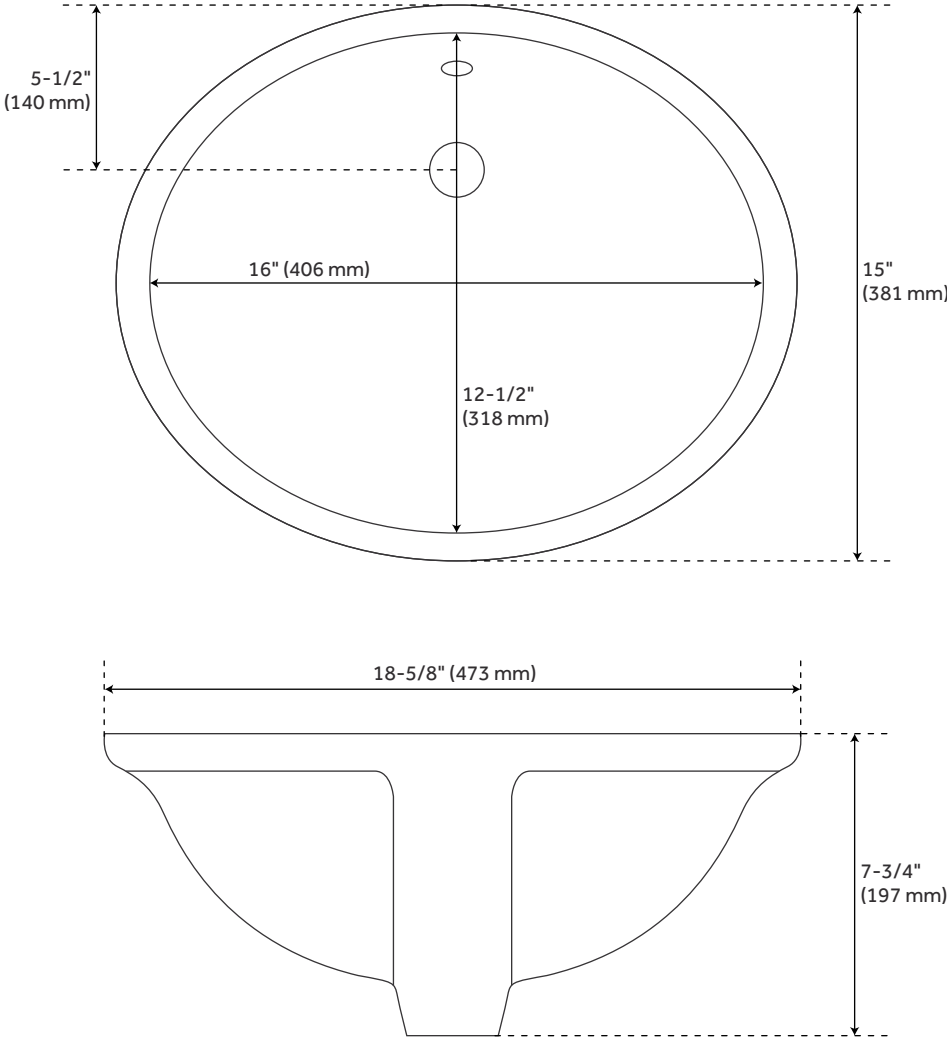

37" X 22" 3CM QUARTZ VANITY TOP FOR UNDERMOUNT SINK - 8" FAUCET HOLES - FEATHERED

SKU: 456040
Code: SH456040

FEATURES

Width: 37"
Assembly Required: Yes
Number of Basins: 1
Sink Installation: Undermount - Oval
Vanity Top Options: Feathered White Quartz
Faucet Centers: 8"
Basin Length: 16"
Basin Width: 12"
Water Depth To Overflow: 5"
Fits Drain Hole Size: 1-1/2"
Faucet Included: No
Vanity Top Material: Quartz
Sink Material: Porcelain
Vanity Top Thickness: 3cm
Sink Included: Yes
Sink Color: White
Basin Overflow: Yes
Vanity Top Depth: 22"
Vanity Top Width: 37"
Backsplash: Yes

REVISED 4/6/2023

37" X 22" 3CM QUARTZ VANITY TOP FOR UNDERMOUNT SINK - 8" FAUCET HOLES - FEATHERED

SKU: 456040
Code: SH456040

ADDITIONAL FEATURES

- Includes vanity top and white porcelain sink.
- See Installation Instructions for directions to attach the vanity top and sink.

REVISED 4/6/2023

37" X 22" 3CM QUARTZ VANITY TOP FOR UM SINK - 8" HOLES - FEATHERED WHITE

All dimensions and specifications are nominal and may vary. Use actual products for accuracy in critical situations.

37" X 22" 3CM QUARTZ VANITY TOP FOR UM SINK - WHITE PORCELAIN SINK

All dimensions and specifications are nominal and may vary. Use actual products for accuracy in critical situations.