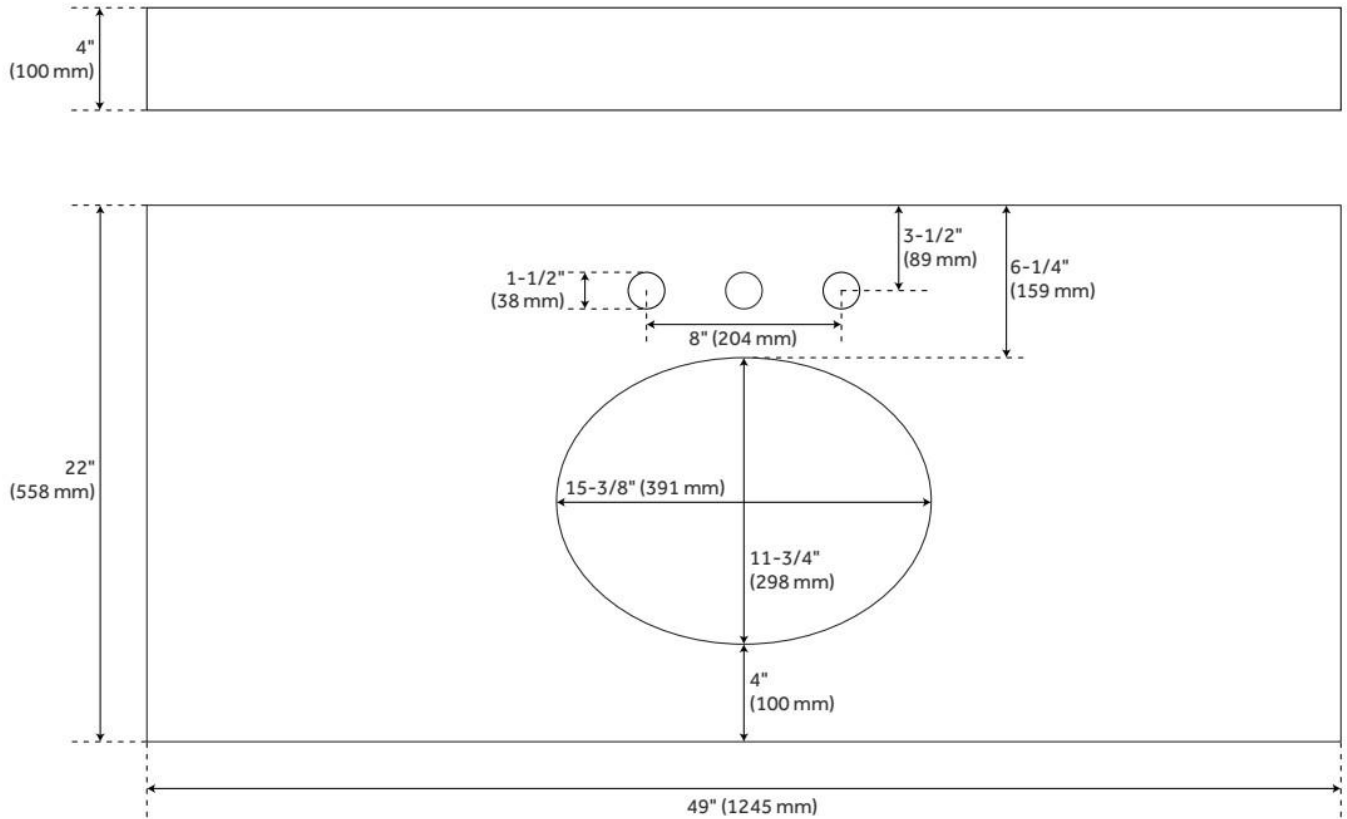

49" X 22" 3CM QUARTZ VANITY TOP FOR UNDERMOUNT SINK - 8" FAUCET HOLES - FEATHERED

SKU: 456041
Code: SH456041

REVISED 7/29/2024