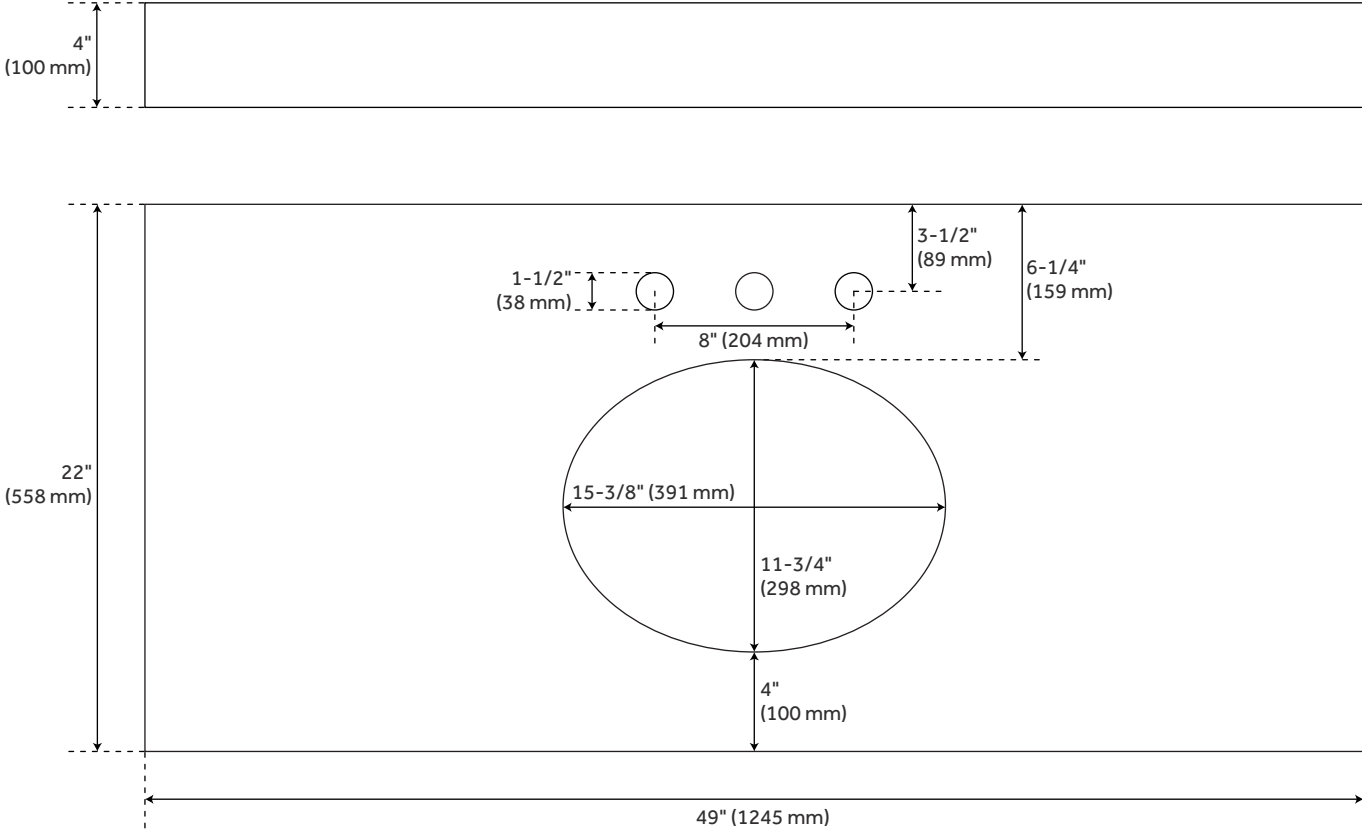

49" X 22" 3CM QUARTZ VANITY TOP FOR UNDERMOUNT SINK - 8" FAUCET HOLES - FEATHERED

SKU: 456041
Code: SH456041

FEATURES

Width: 49"
Assembly Required: Yes
Number of Basins: 1
Sink Installation: Undermount - Oval
Vanity Top Options: Feathered White Quartz
Faucet Centers: 8"
Basin Length: 16"
Basin Width: 12"
Water Depth To Overflow: 5"
Fits Drain Hole Size: 1-1/2"
Faucet Included: No
Vanity Top Material: Quartz
Sink Material: Porcelain
Vanity Top Thickness: 3cm
Sink Included: Yes
Sink Color: White
Basin Overflow: Yes
Vanity Top Depth: 22"
Vanity Top Width: 49"
Backsplash: Yes

REVISED 4/6/2023

49" X 22" 3CM QUARTZ VANITY TOP FOR UNDERMOUNT SINK - 8" FAUCET HOLES - FEATHERED

SKU: 456041

Code: SH456041

ADDITIONAL FEATURES

- Includes vanity top and white porcelain sink.
- See Installation Instructions for directions to attach the vanity top and sink.

REVISED 4/6/2023

49" X 22" 3CM QUARTZ VANITY TOP FOR UM SINK - 8" HOLES - FEATHERED WHITE

All dimensions and specifications are nominal and may vary. Use actual products for accuracy in critical situations.

49" X 22" 3CM QUARTZ VANITY TOP FOR UM SINK - WHITE PORCELAIN SINK

All dimensions and specifications are nominal and may vary. Use actual products for accuracy in critical situations.