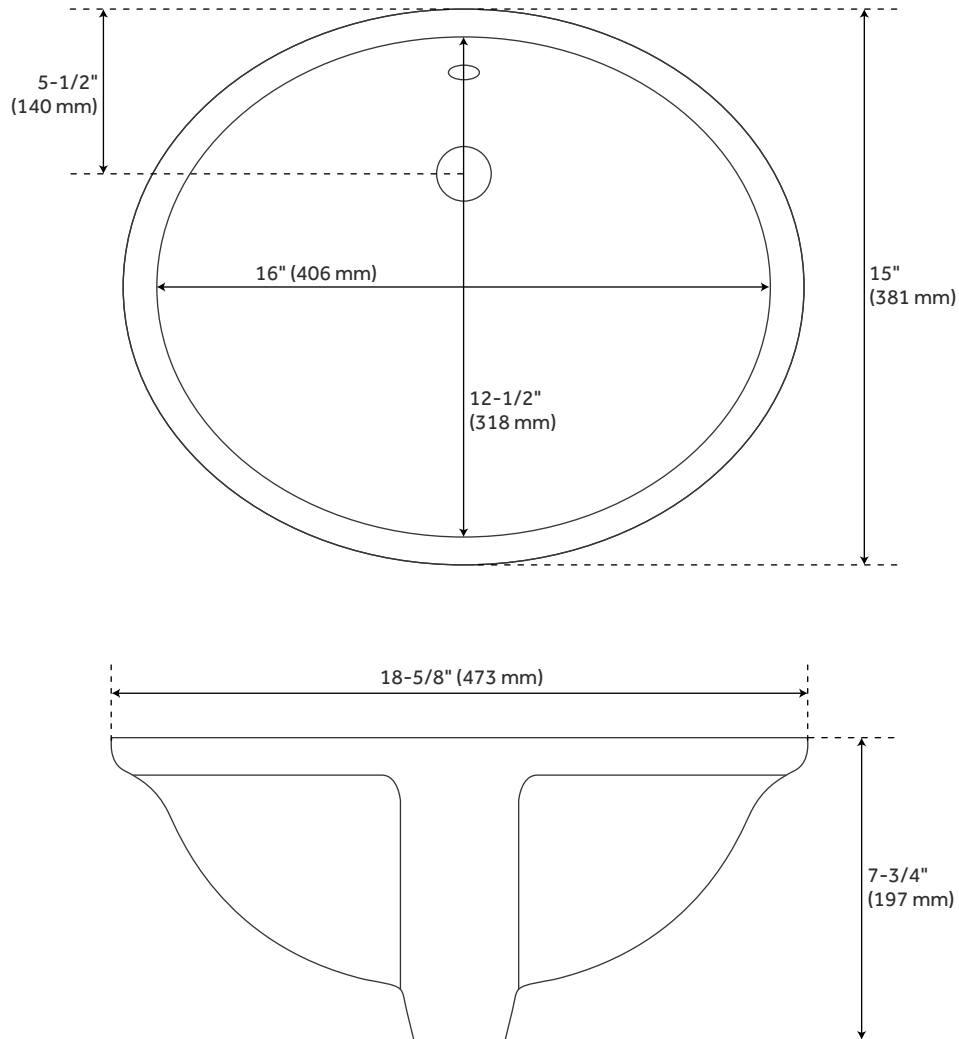

49" X 22" 3CM QUARTZ VANITY TOP FOR UNDERMOUNT SINK - 8" FAUCET HOLES - FEATHERED

SKU: 456041
Code: SH456041

FEATURES

Width: 49"
Assembly Required: Yes
Number of Basins: 1
Sink Installation: Undermount - Oval
Vanity Top Options: Feathered White Quartz
Faucet Centers: 8"
Basin Length: 16"
Basin Width: 12"
Water Depth To Overflow: 5"
Fits Drain Hole Size: 1-1/2"
Faucet Included: No
Vanity Top Material: Quartz
Sink Material: Porcelain
Vanity Top Thickness: 3cm
Sink Included: Yes
Sink Color: White
Basin Overflow: Yes
Vanity Top Depth: 22"
Vanity Top Width: 49"
Backsplash: Yes

REVISED 4/6/2023

49" X 22" 3CM QUARTZ VANITY TOP FOR UNDERMOUNT SINK - 8" FAUCET HOLES - FEATHERED

SKU: 456041

Code: SH456041

ADDITIONAL FEATURES

- Includes vanity top and white porcelain sink.
- See Installation Instructions for directions to attach the vanity top and sink.

REVISED 4/6/2023

49" X 22" 3CM QUARTZ VANITY TOP FOR UM SINK - 8" HOLES - FEATHERED WHITE

All dimensions and specifications are nominal and may vary. Use actual products for accuracy in critical situations.

49" X 22" 3CM QUARTZ VANITY TOP FOR UM SINK - WHITE PORCELAIN SINK

All dimensions and specifications are nominal and may vary. Use actual products for accuracy in critical situations.