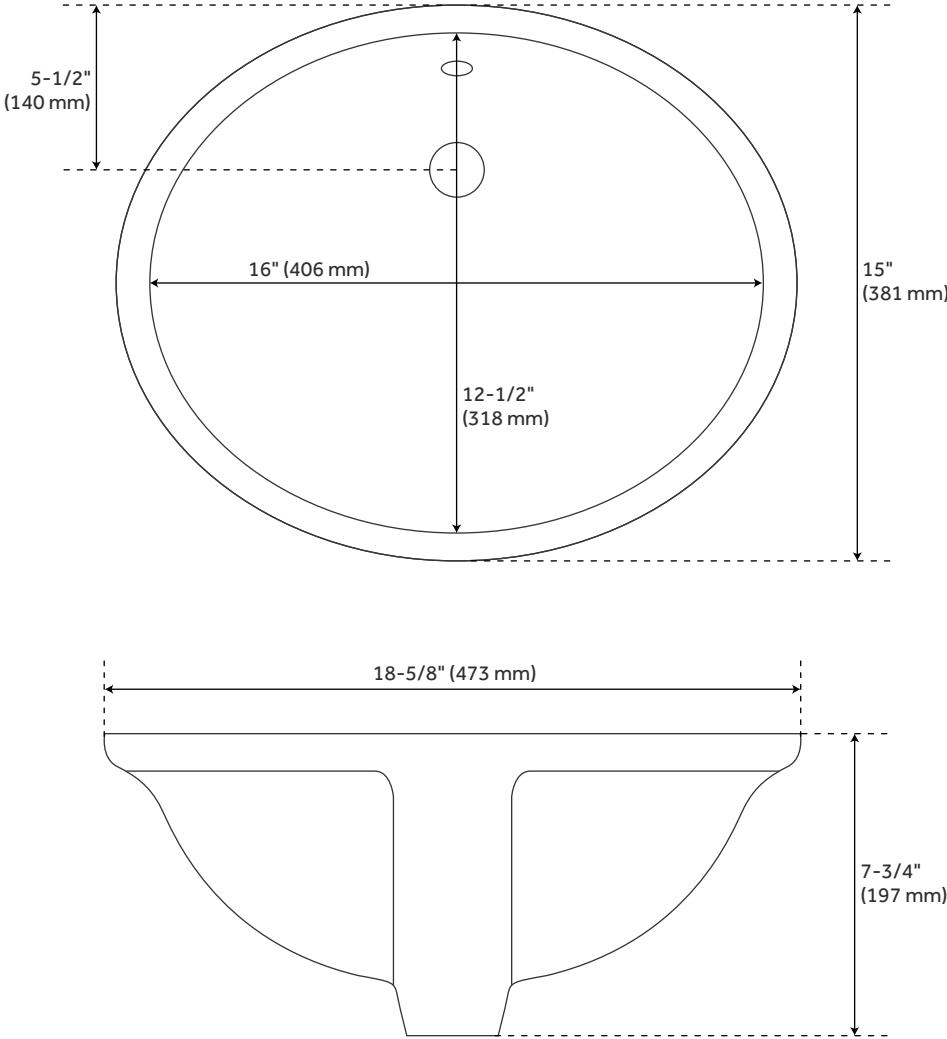

# 61" X 22" X 3CM QUARTZ VANITY TOP W/ BACKSPLASH - 8" FAUCET HOLES - DOUBLE SINK 18 CUTOUTS -

SKU: 456149  
Code: SH456149

## ADDITIONAL FEATURES

- Includes quartz counter top, backsplash, and white porcelain sink.
- Matching right or left sidesplash sold separately.
- To clean, add a few drops of mild cleanser, rinse with water and wipe dry.
- See Installation Instructions for directions to attach the vanity top and sink.

# 61" X 22" 3CM REG QUARTZ DOUBLE VANITY TOP FOR UM SINK - 8" HOLES - HAILSTONE

All dimensions and specifications are nominal and may vary. Use actual products for accuracy in critical situations.

# 61" X 22" 3CM REG QUARTZ DOUBLE VANITY TOP FOR UM SINK - WHITE PORCELAIN SINK

All dimensions and specifications are nominal and may vary. Use actual products for accuracy in critical situations.