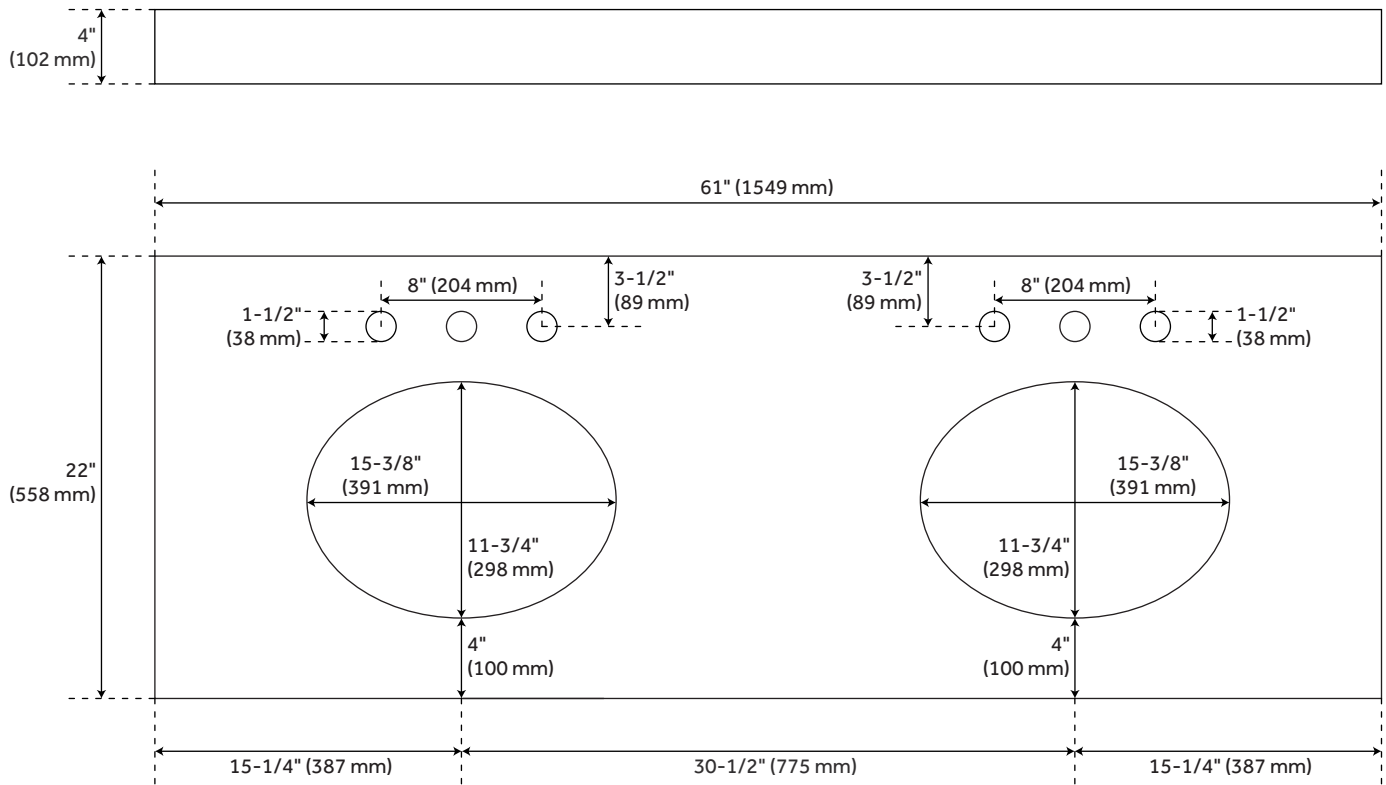

## FEATURES

Width: 61"  
Assembly Required: Yes  
Number of Basins: 2  
Sink Installation: Undermount - Oval  
Vanity Top Options: Hailstone White Quartz  
Faucet Centers: 8"  
Basin Length: 16"  
Basin Width: 12"  
Water Depth To Overflow: 5"  
Fits Drain Hole Size: 1-1/2"  
Faucet Included: No  
Vanity Top Material: Quartz  
Sink Material: Porcelain  
Vanity Top Thickness: 3cm  
Sink Drain Centers: 30-1/2"  
Sink Included: Yes  
Sink Color: White  
Basin Overflow: Yes  
Vanity Top Depth: 22"  
Vanity Top Width: 61"  
Backsplash: Yes

# 61" X 22" X 3CM QUARTZ VANITY TOP W/ BACKSPLASH - 8" FAUCET HOLES - DOUBLE SINK 18 CUTOUTS -

SKU: 456149  
Code: SH456149

# 61" X 22" 3CM REG QUARTZ DOUBLE VANITY TOP FOR UM SINK - 8" HOLES - HAILSTONE

All dimensions and specifications are nominal and may vary. Use actual products for accuracy in critical situations.

# 61" X 22" 3CM REG QUARTZ DOUBLE VANITY TOP FOR UM SINK - WHITE PORCELAIN SINK

All dimensions and specifications are nominal and may vary. Use actual products for accuracy in critical situations.