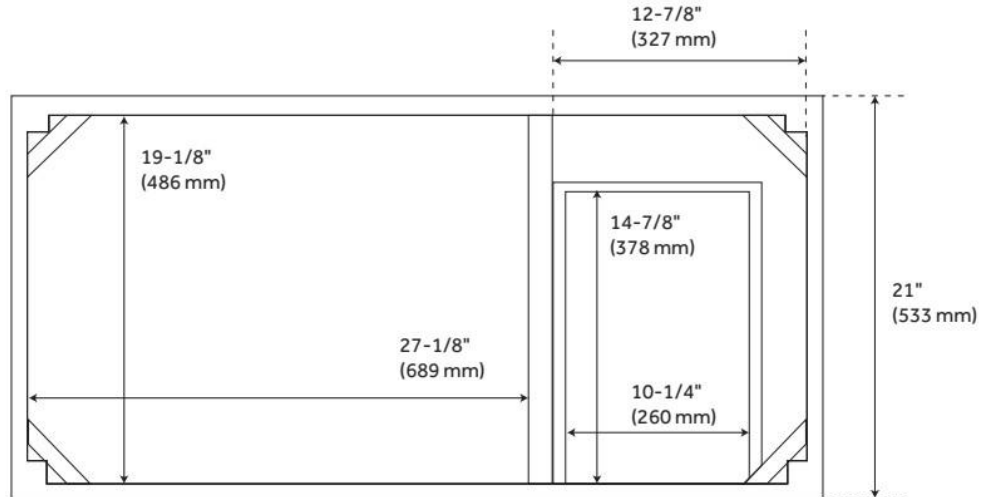

42" MORRIS CONSOLE VANITY - RUSTIC BROWN - VANITY CABINET ONLY

SKU: 456265
Code: SH456265

REVISED 8/5/2024