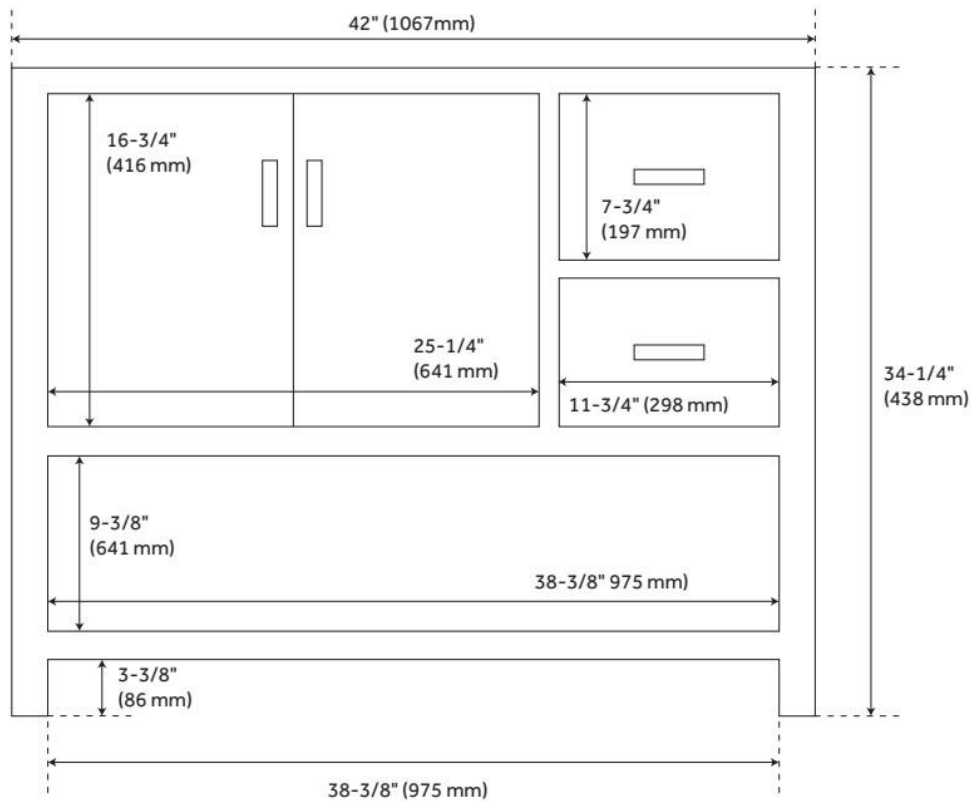

42" MORRIS CONSOLE VANITY - RUSTIC BROWN - VANITY CABINET ONLY

SKU: 456265
Code: SH456265

REVISED 8/5/2024