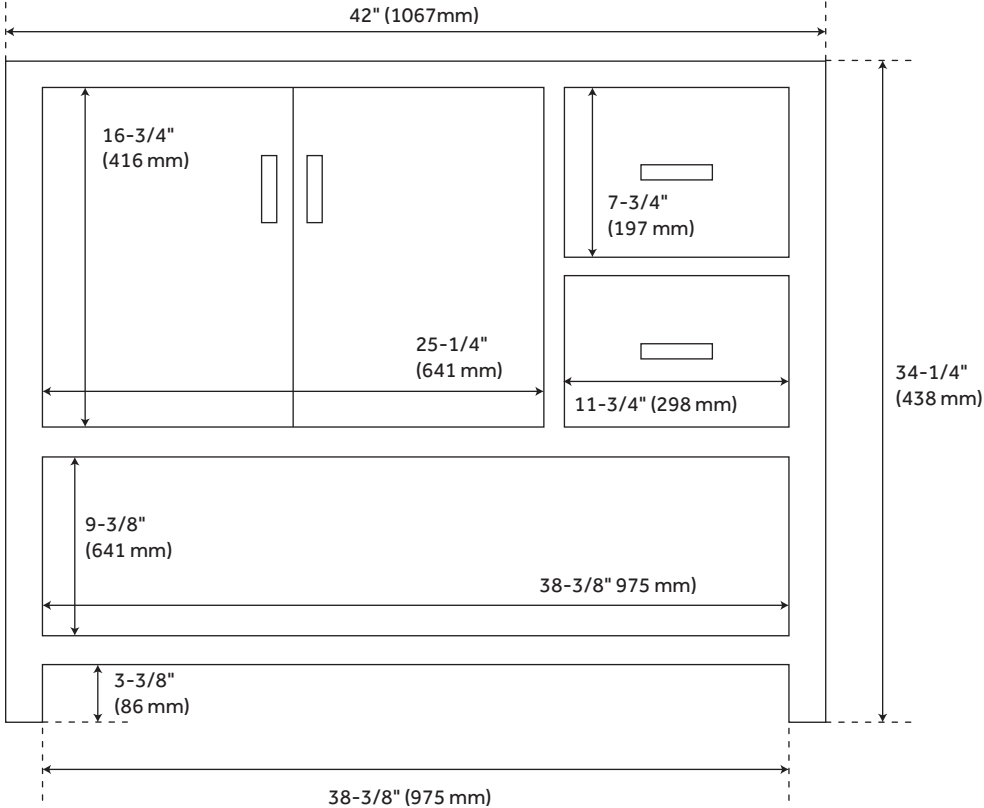

42" MORRIS CONSOLE VANITY - RUSTIC BROWN - VANITY CABINET ONLY

SKU: 456265
Code: SH456265

FEATURES

Installation Type: Freestanding
Features: Offset Sink; Matching Mirror; Matching Linen Cabinet; Soft-Close Hinges
Product Finish: Rustic Brown
Material: Wood
Number of Doors: 2
Number of Drawers: 2
Width: 42"
Height: 34-1/4"
Depth: 21"
Assembly Required: No
Dovetail Drawers: Yes
Number of Basins: 1
Vanity Top Options: No Top
Faucet Included: No
Vanity Top Material: No Top
Size: 42 in
Hardware Finish: Rustic Metal
Built-In Adjusters: Yes
Sink Included: no
Vanity Top Included: no
Backsplash: No
Mirror Included: No

REVISED 3/21/2023

42" MORRIS CONSOLE VANITY - RUSTIC BROWN - VANITY CABINET ONLY

SKU: 456265
Code: SH456265

ADDITIONAL FEATURES

- See Installation Instructions for directions to attach the vanity top and sink.
- All dimensions are ($\pm 1/2$ ").

REVISED 3/21/2023

42" MORRIS CONSOLE VANITY - RUSTIC BROWN

SKU: 456265

All dimensions and specifications are nominal and may vary. Use actual products for accuracy in critical situations.