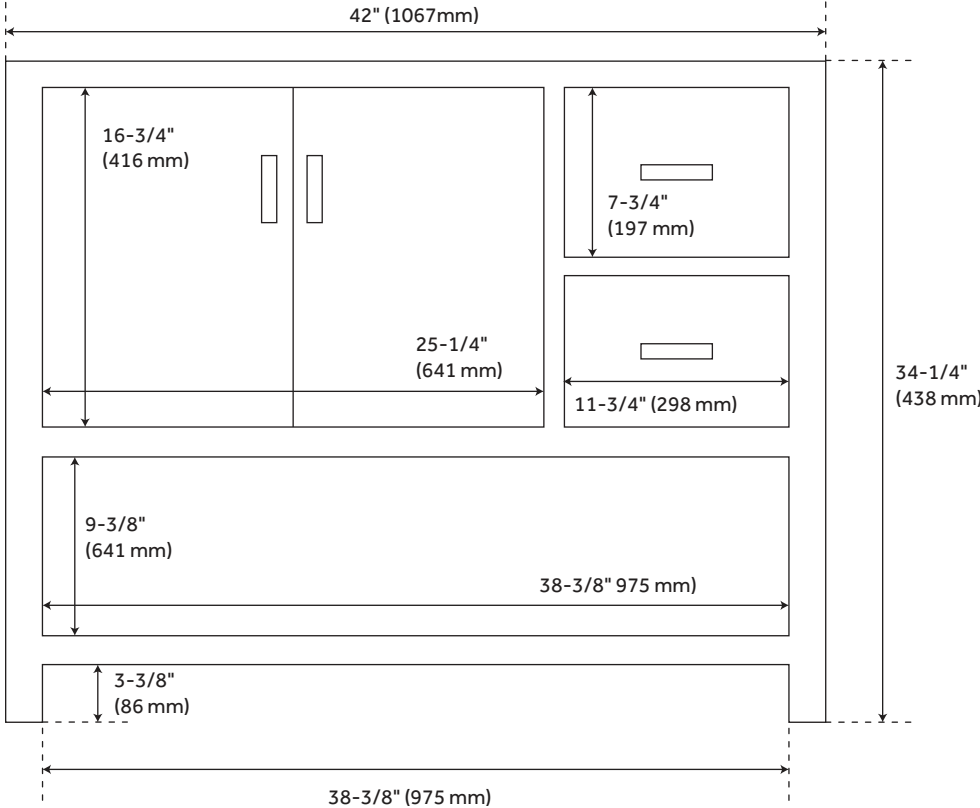

42" MORRIS CONSOLE VANITY - RUSTIC BROWN

SKU: 456265

All dimensions and specifications are nominal and may vary. Use actual products for accuracy in critical situations.