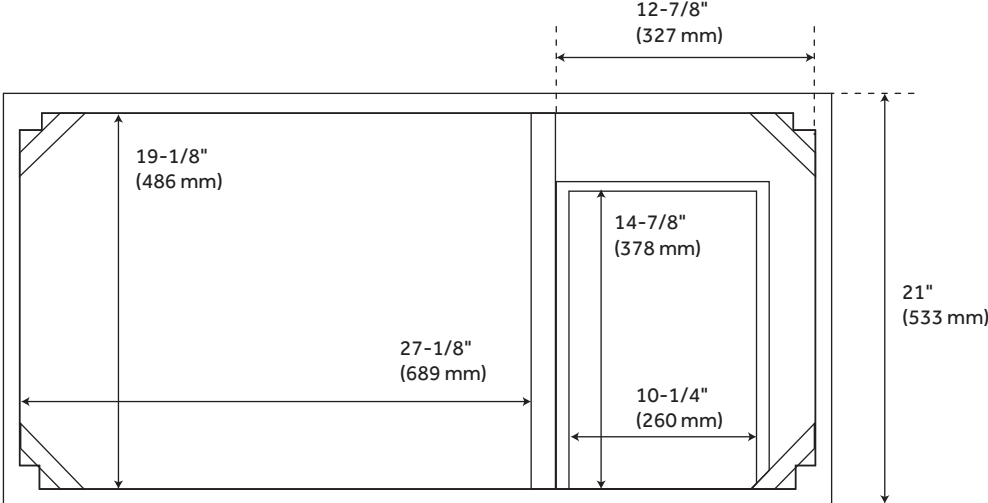

42" MORRIS CONSOLE VANITY - RUSTIC BROWN

SKU: 456265

All dimensions and specifications are nominal and may vary. Use actual products for accuracy in critical situations.