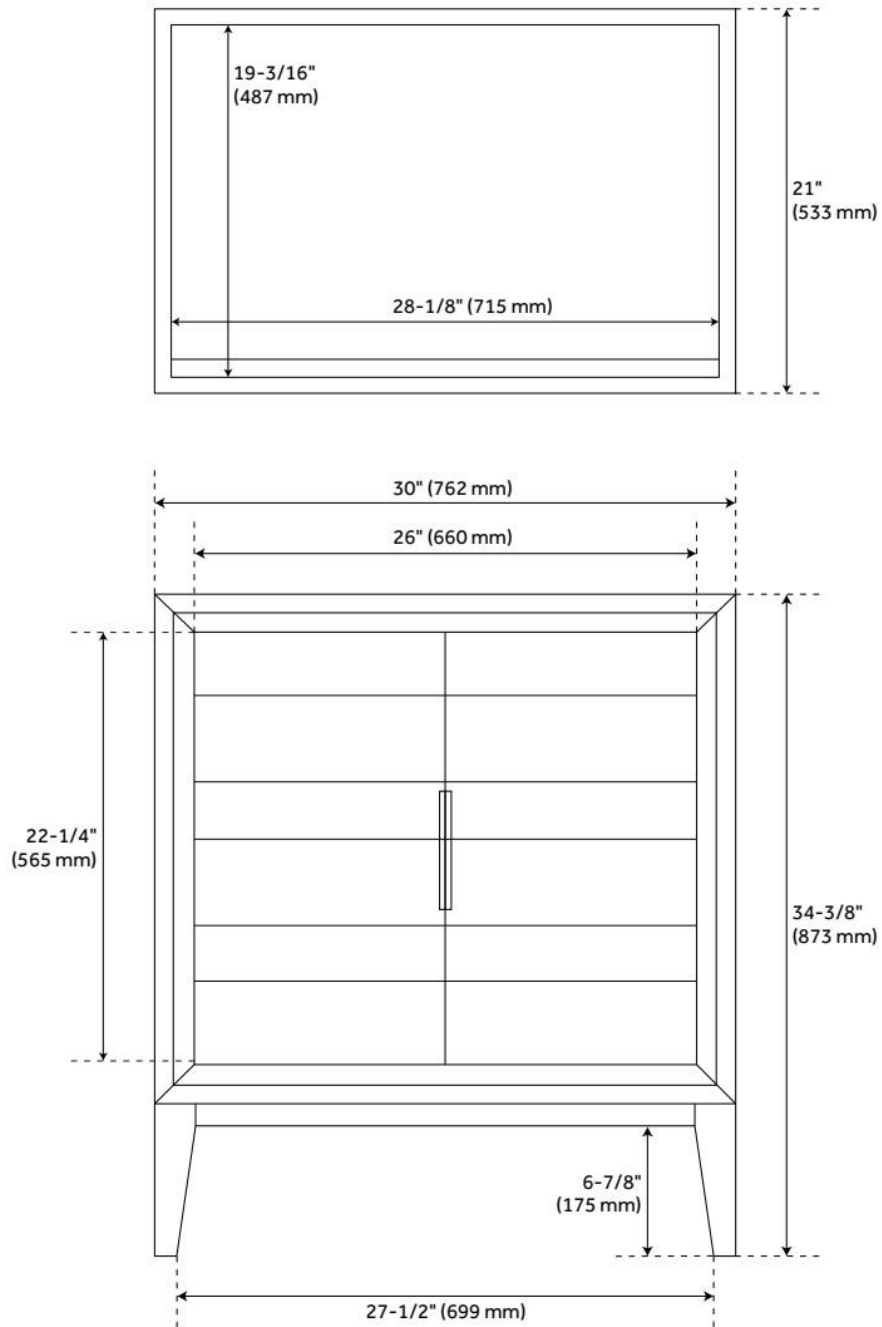

30" ALISO TEAK VANITY - NATURAL TEAK - VANITY CABINET ONLY

SKU: 456342
Code: SH456342

REVISED 8/5/2024