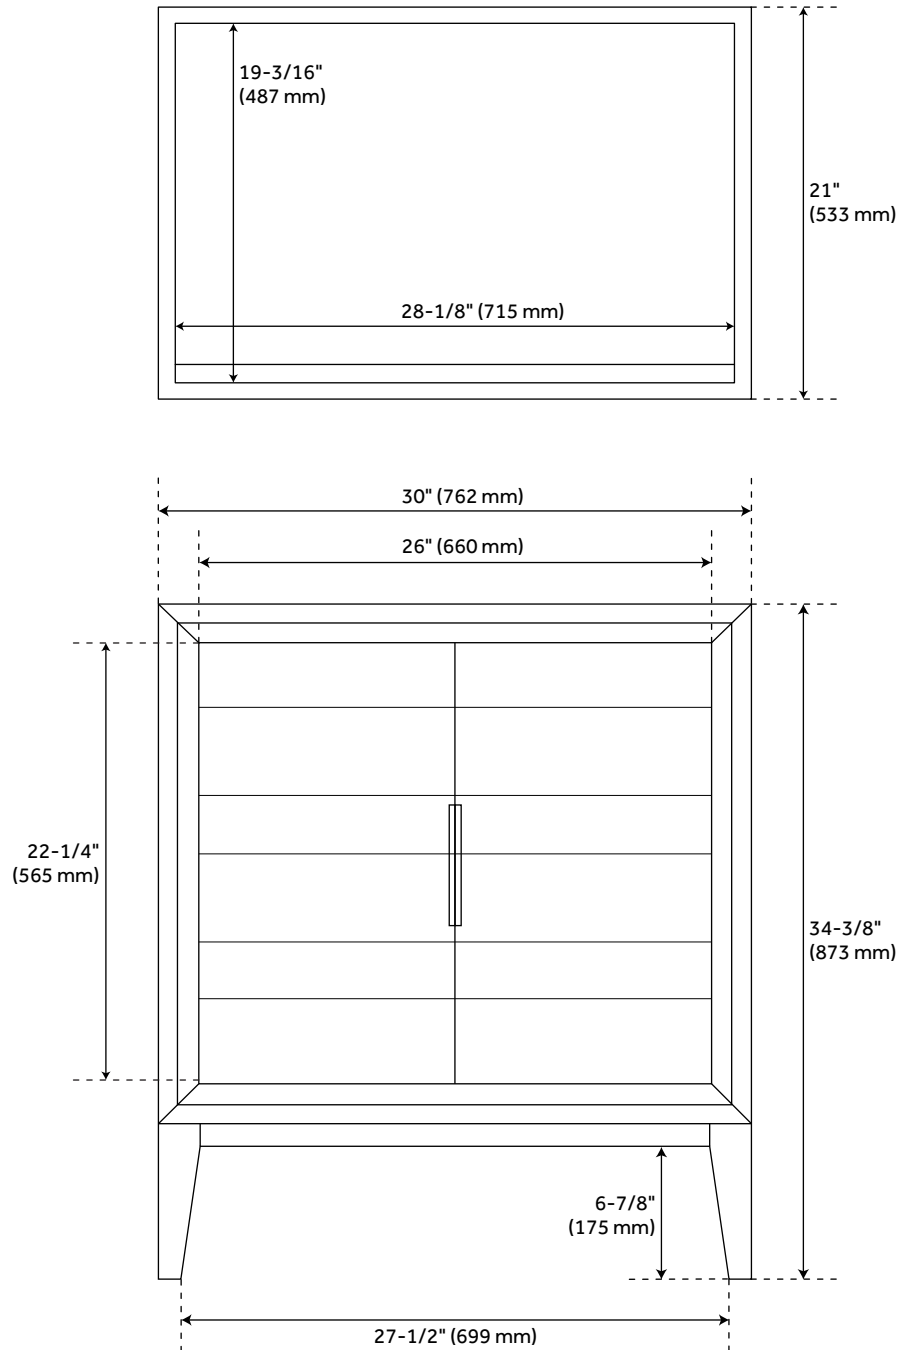

30" ALISO TEAK VANITY - NATURAL TEAK - VANITY CABINET ONLY

SKU: 456342
Code: SH456342

FEATURES

Installation Type: Freestanding
Features: Soft-Close Hinges
Product Finish: Natural Teak
Material: Teak
Number of Doors: 2
Width: 30"
Height: 34-3/8"
Depth: 21"
Assembly Required: No
Number of Basins: 1
Vanity Top Options: No Top
Faucet Included: No
Vanity Top Material: No Top
Hardware Finish: Black
Built-In Adjusters: Yes
Sink Included: no
Vanity Top Included: no
Mirror Included: No

REVISED 3/21/2023

30" ALISO TEAK VANITY - NATURAL TEAK - VANITY CABINET ONLY

SKU: 456342
Code: SH456342

ADDITIONAL FEATURES

- See Installation Instructions for directions to attach the vanity top and sink.
- All dimensions are ($\pm 1/2"$).

REVISED 3/21/2023

30" ALISO TEAK VANITY - NATURAL TEAK

SKU: 456342

All dimensions and specifications are nominal and may vary. Use actual products for accuracy in critical situations.