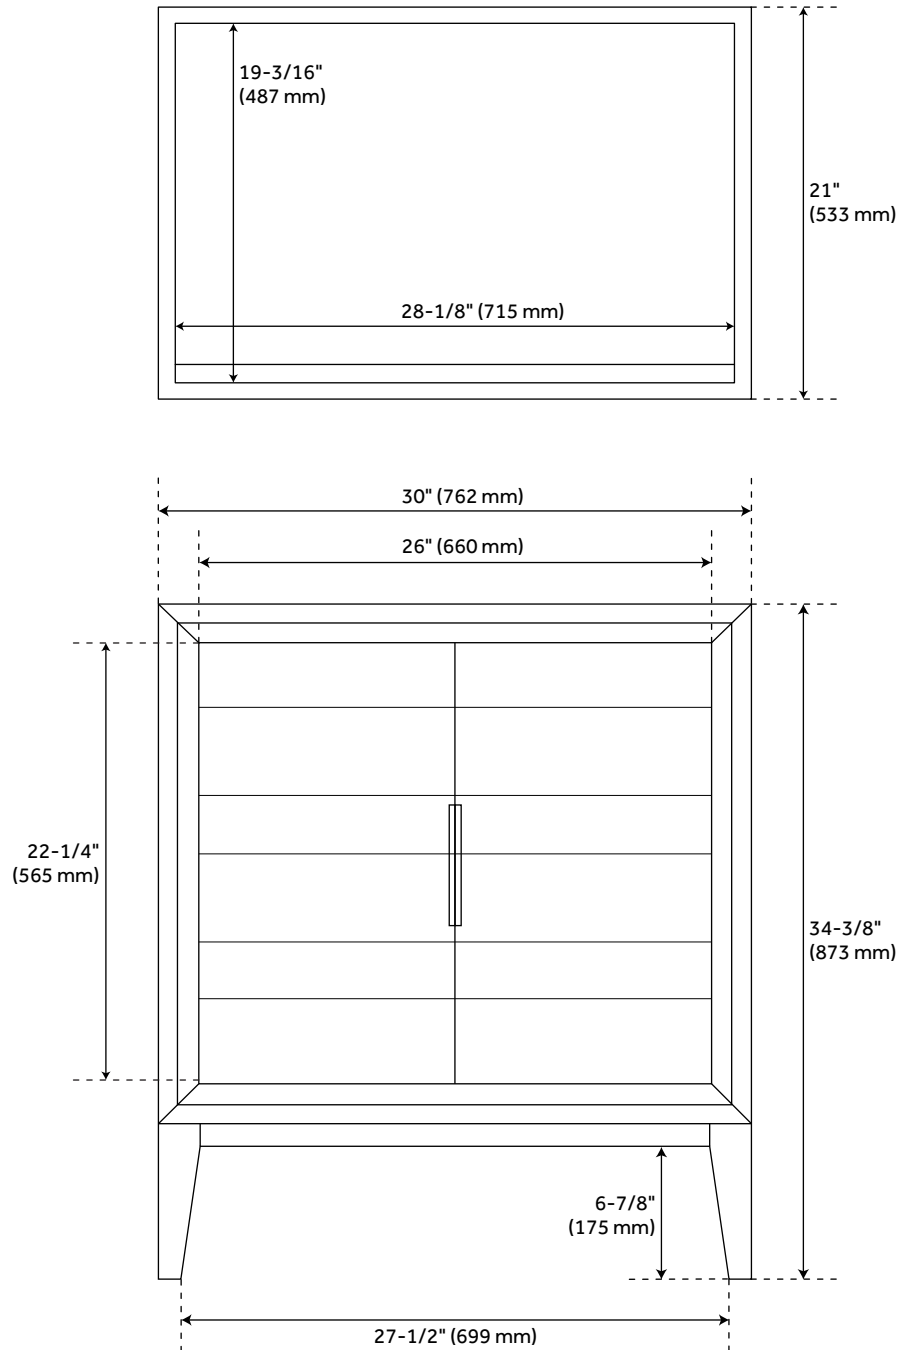

30" ALISO TEAK VANITY - NATURAL TEAK

SKU: 456342

All dimensions and specifications are nominal and may vary. Use actual products for accuracy in critical situations.