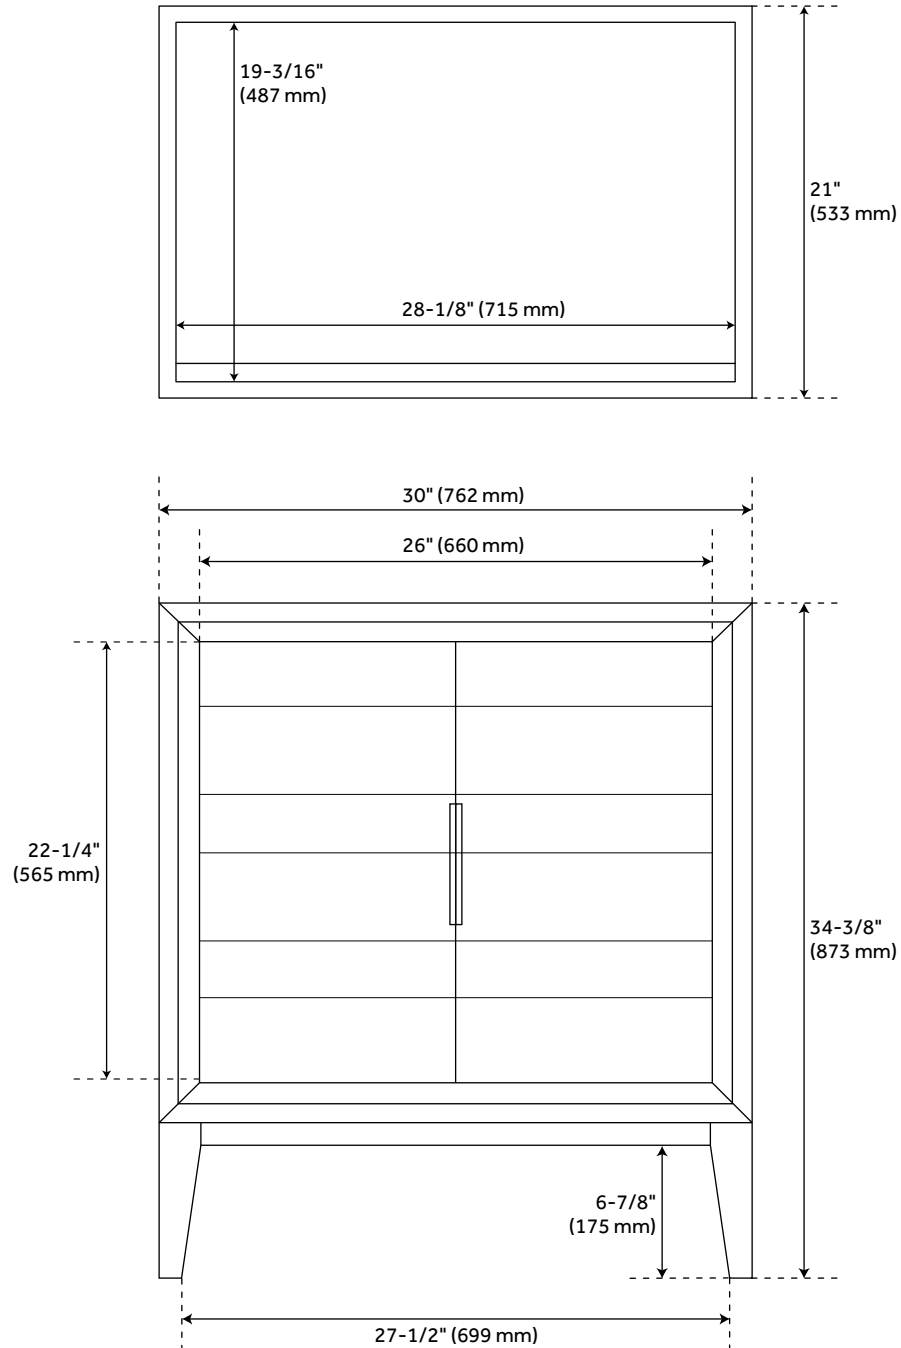

30" ALISO TEAK VANITY - JAVA

SKU: 456343

All dimensions and specifications are nominal and may vary. Use actual products for accuracy in critical situations.