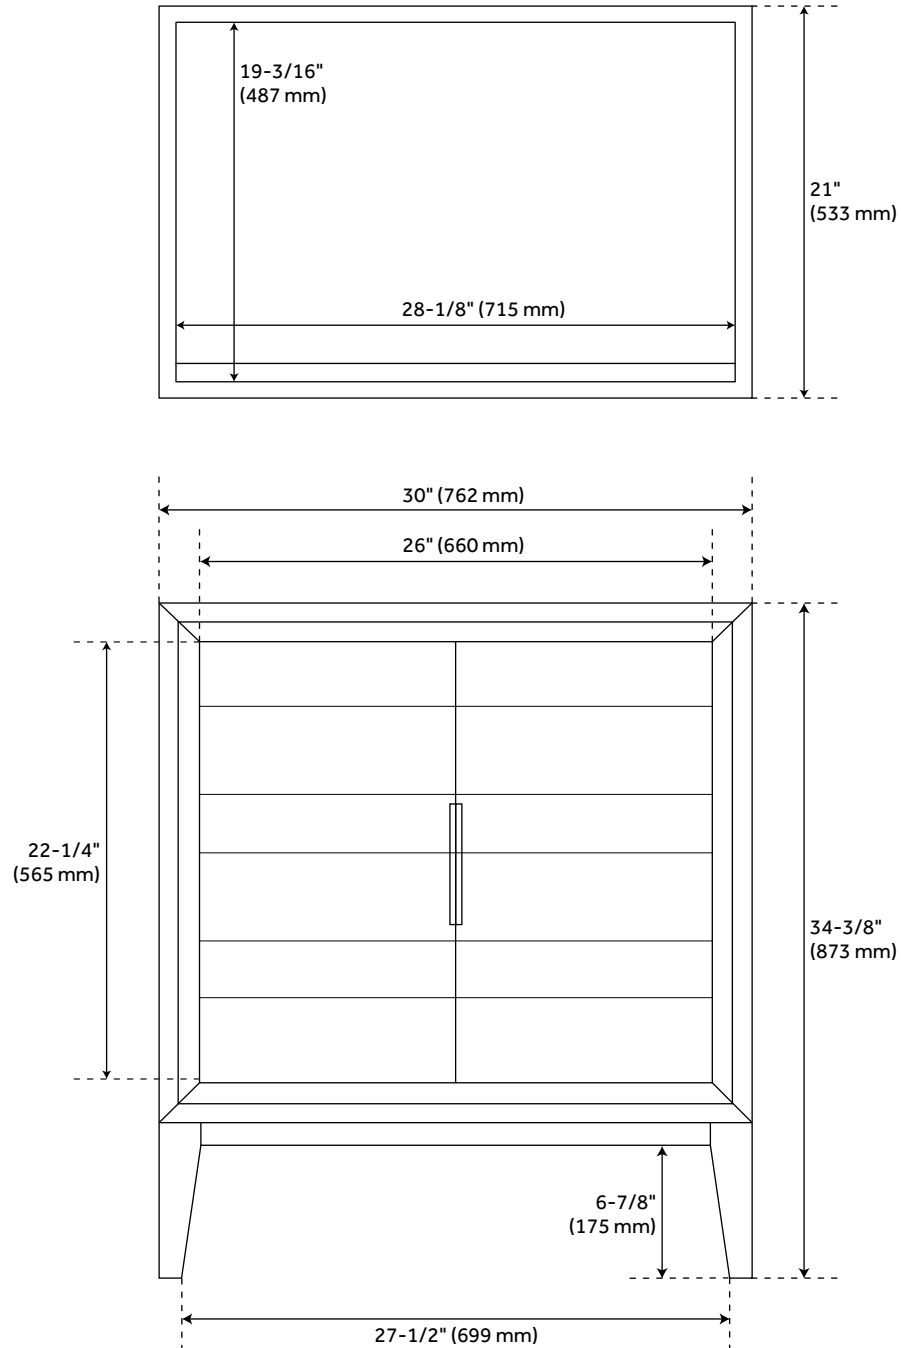

30" ALISO TEAK VANITY FOR UNDERMOUNT SINK - JAVA

SKU: 950733

Code: SH459186, SH459181, SH459179, SH459184, SH459185, SH459180, SH459183

FEATURES

Installation Type: Freestanding
Features: Soft-Close Hinges
Material: Teak
Number of Doors: 2
Width: 30"
Height: 34-3/8"
Depth: 21"
Assembly Required: No
Number of Basins: 1
Sink Installation: Undermount - Oval
Basin Length: 16"
Basin Width: 12-1/2"
Water Depth To Overflow: 5"
Fits Drain Hole Size: 1-1/2"
Faucet Included: No
Vanity Top Thickness: 3cm
Water Depth to Rim: 6"
Hardware Finish: Black
Built-In Adjusters: Yes
Sink Included: yes
Basin Overflow: Yes
Vanity Top Included: yes
Vanity Top Depth: 22"
Vanity Top Width: 31"
Mirror Included: No

REVISED 3/21/2023

30" ALISO TEAK VANITY FOR UNDERMOUNT SINK - JAVA

SKU: 950733

Code: SH459186, SH459181, SH459179, SH459184, SH459185, SH459180, SH459183

ADDITIONAL FEATURES

- Granite is A-grade. Polished Carrara Marble is sourced from Italy.
- Each stone top is carved from a single piece of stone and will feature natural variations.
- Includes a matching backsplash and a white porcelain sink.
- See Installation Instructions for directions to attach the vanity top and sink.
- [Wood finish samples available.](#)

REVISED 3/21/2023

30" ALISO TEAK VANITY - JAVA

SKU: 456343

All dimensions and specifications are nominal and may vary. Use actual products for accuracy in critical situations.