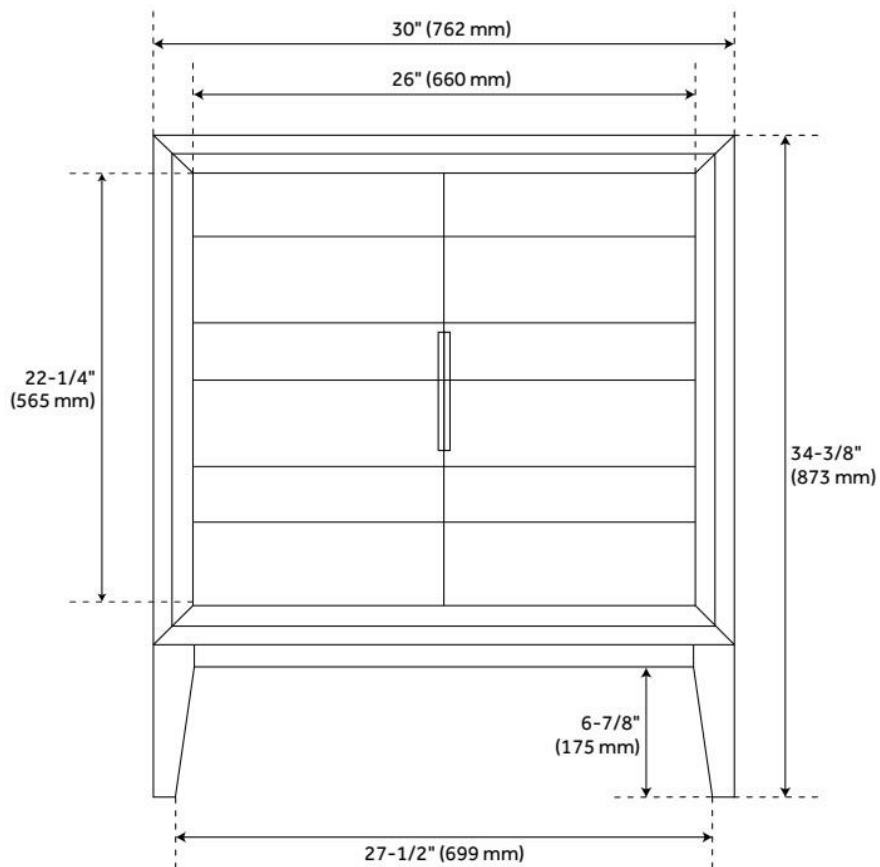

30" ALISO TEAK VANITY - JAVA - VANITY CABINET ONLY

SKU: 456343
Code: SH456343

REVISED 8/8/2024