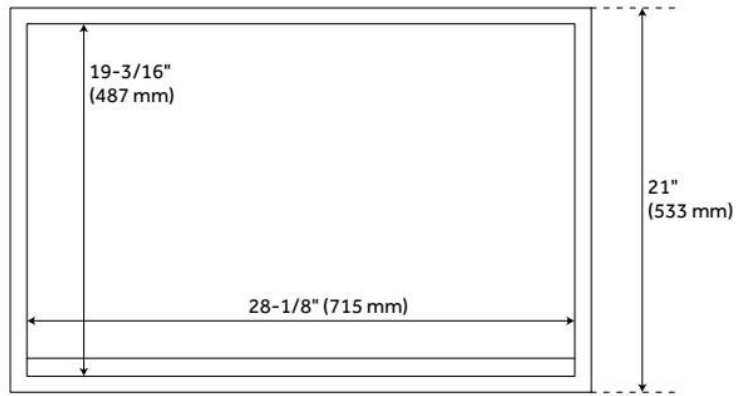

30" ALISO TEAK VANITY - JAVA - VANITY CABINET ONLY

SKU: 456343
Code: SH456343

REVISED 8/8/2024