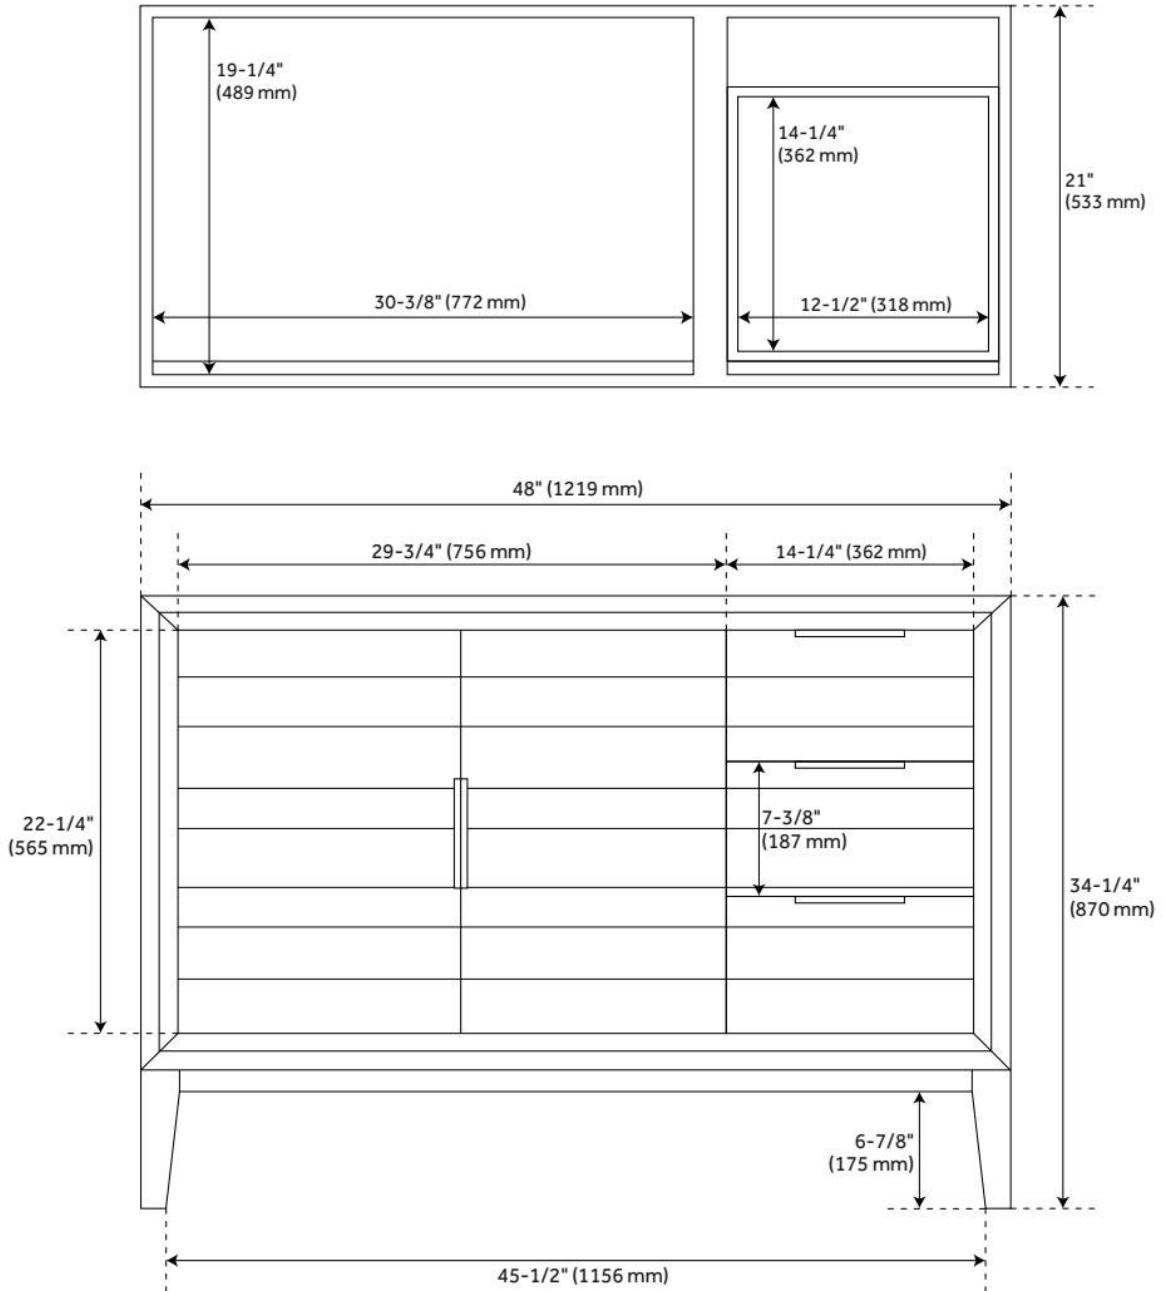

48" ALISO TEAK VANITY - NATURAL TEAK - VANITY CABINET ONLY

SKU: 456344
Code: SH456344

FEATURES

Material: Teak
Product Finish: Natural Teak
Number of Doors: 2
Number of Drawers: 3
Soft-Close Hinges: No
Soft-Close Slides: No
Hardware Finish: Black
Built-In Adjusters: Yes

ADDITIONAL FEATURES

- See Installation Instructions for directions to attach the vanity top and sink.
- All dimensions are ($\pm 1/2$ ").

REVISED 8/7/2024

48" ALISO TEAK VANITY - NATURAL TEAK - VANITY CABINET ONLY

SKU: 456344
Code: SH456344

REVISED 8/7/2024