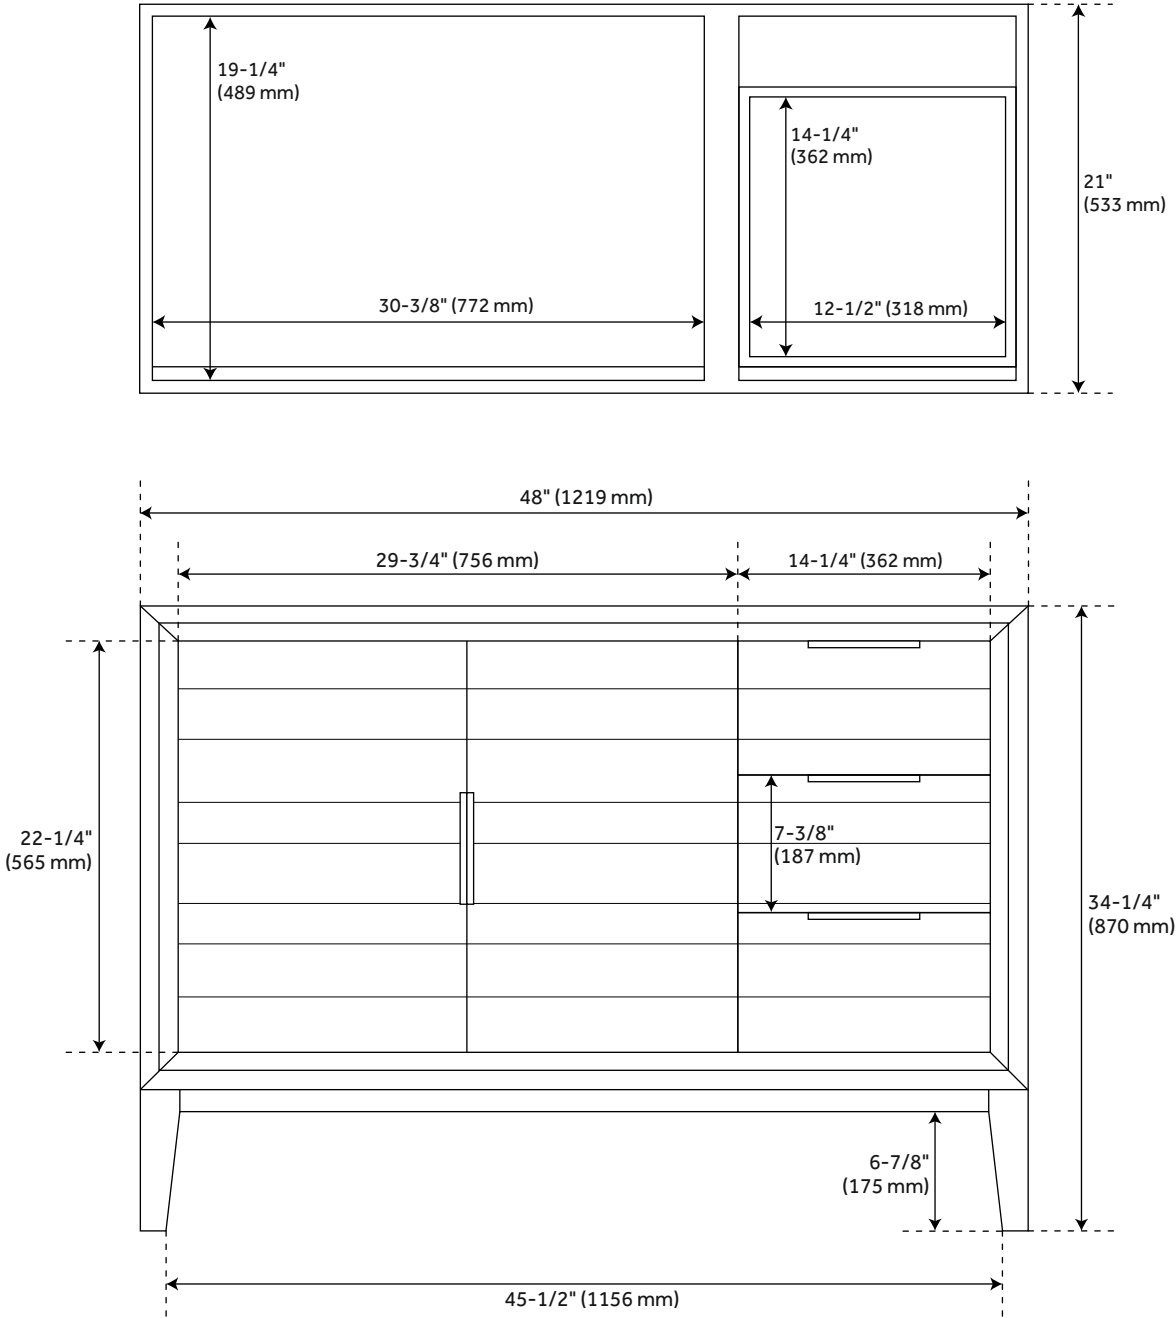

48" ALISO TEAK VANITY - NATURAL TEAK - VANITY CABINET ONLY

SKU: 456344
Code: SH456344

FEATURES

Installation Type: Freestanding
Features: Soft-Close Hinges
Product Finish: Natural Teak
Material: Teak
Number of Doors: 2
Number of Drawers: 3
Width: 48"
Height: 34-1/4"
Depth: 21"
Assembly Required: No
Number of Basins: 1
Vanity Top Options: No Top
Faucet Included: No
Vanity Top Material: No Top
Hardware Finish: Black
Built-In Adjusters: Yes
Sink Included: no
Vanity Top Included: no
Mirror Included: No

REVISED 3/21/2023

48" ALISO TEAK VANITY - NATURAL TEAK - VANITY CABINET ONLY

SKU: 456344
Code: SH456344

ADDITIONAL FEATURES

- See Installation Instructions for directions to attach the vanity top and sink.
- All dimensions are ($\pm 1/2$ ").

REVISED 3/21/2023

48" ALISO TEAK VANITY - NATURAL TEAK

SKU: 456344

All dimensions and specifications are nominal and may vary. Use actual products for accuracy in critical situations.