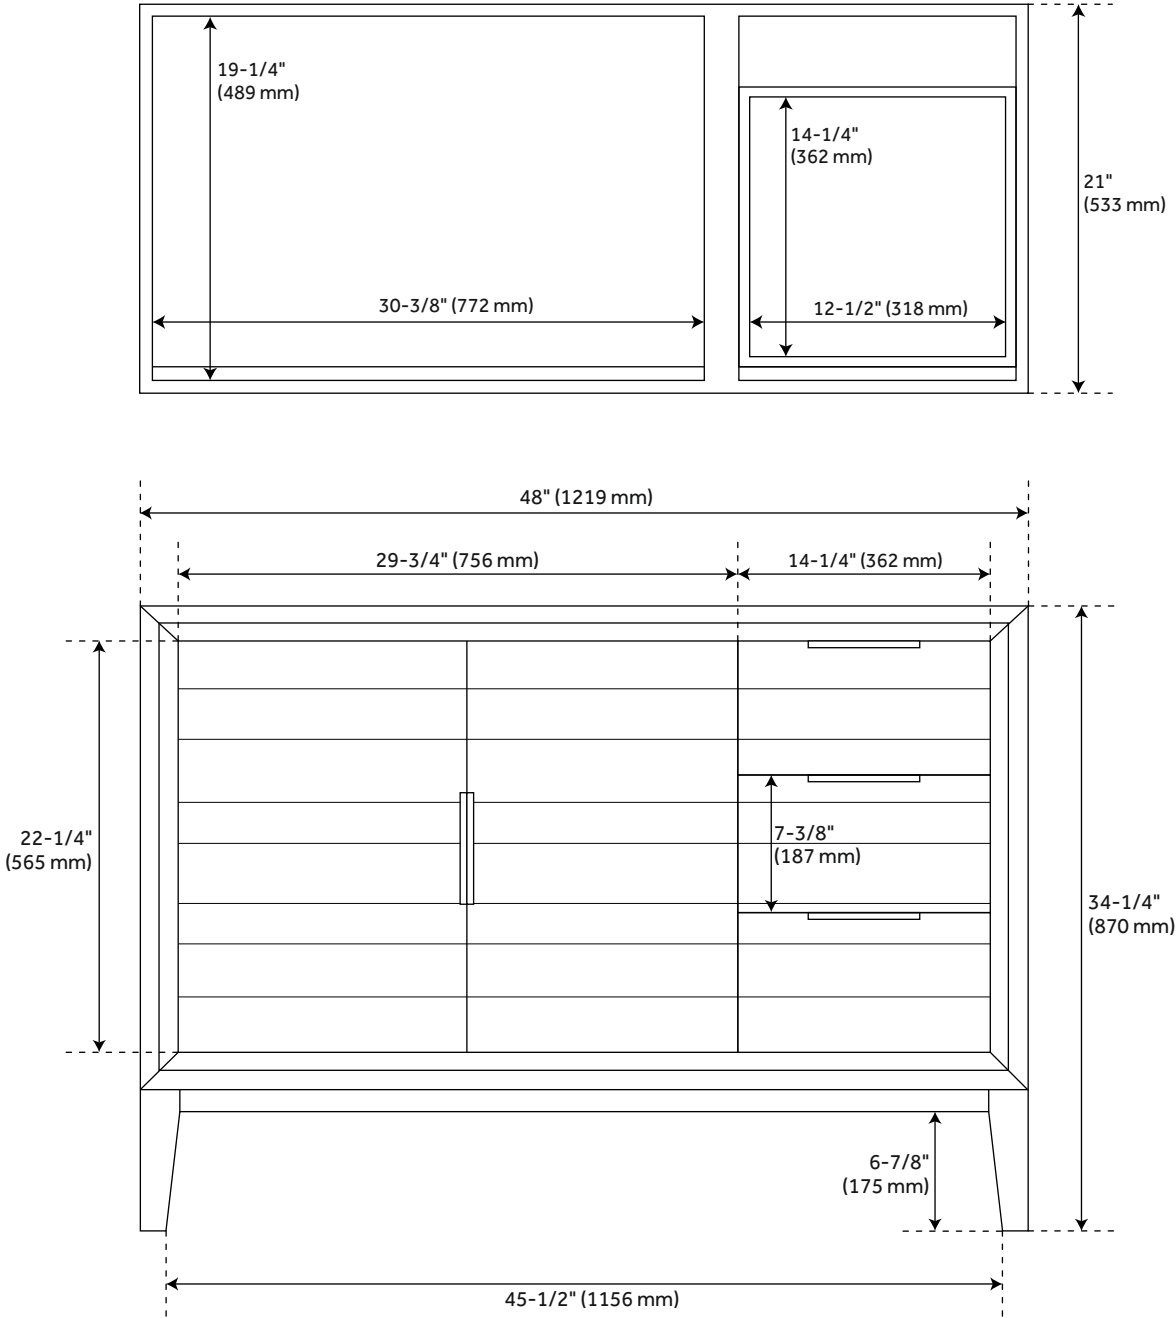

48" ALISO TEAK VANITY - NATURAL TEAK

SKU: 456344

All dimensions and specifications are nominal and may vary. Use actual products for accuracy in critical situations.