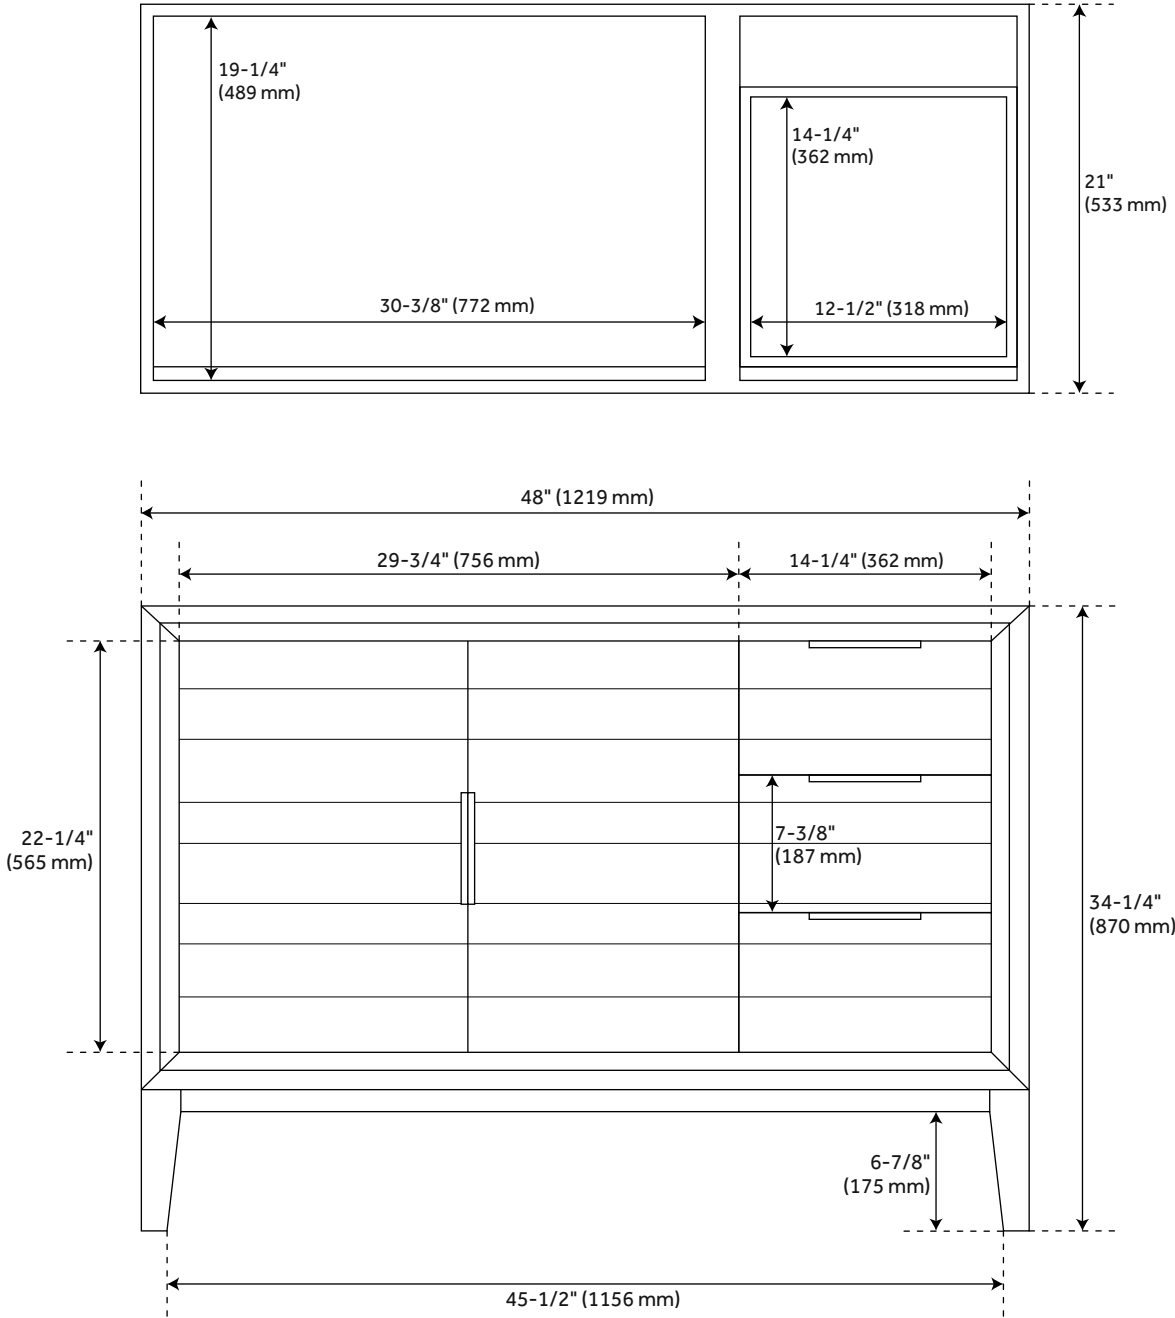

48" ALISO TEAK VANITY - NATURAL TEAK

SKU: 456344

All dimensions and specifications are nominal and may vary. Use actual products for accuracy in critical situations.