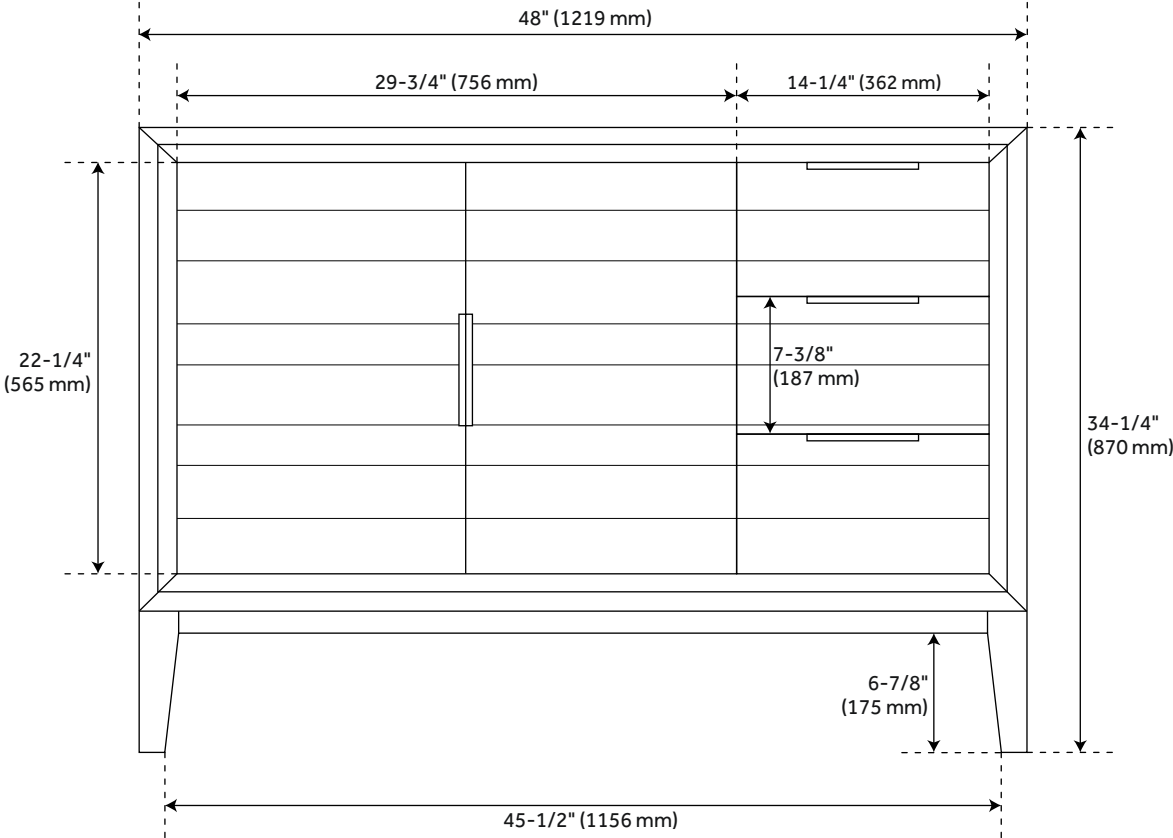

48" ALISO TEAK VANITY FOR LEFT OFFSET RECTANGULAR UNDERMOUNT SINK - JAVA

SKU: 950744

Code: SH459113, SH459112

FEATURES

Installation Type: Freestanding
Features: Soft-Close Hinges; Offset Sink
Material: Teak
Number of Doors: 2
Number of Drawers: 3
Width: 48"
Height: 34-1/4"
Depth: 21"
Assembly Required: No
Number of Basins: 1
Sink Installation: Undermount - Rectangle
Fits Drain Hole Size: 1-1/2"
Faucet Included: No
Vanity Top Thickness: 3cm
Hardware Finish: Black
Built-In Adjusters: Yes
Sink Included: yes
Vanity Top Included: yes
Vanity Top Depth: 22"
Vanity Top Width: 49"
Mirror Included: No

REVISED 3/21/2023

48" ALISO TEAK VANITY FOR LEFT OFFSET RECTANGULAR UNDERMOUNT SINK - JAVA

SKU: 950744

Code: SH459113, SH459112

ADDITIONAL FEATURES

- Granite is A-grade. Polished Carrara Marble is sourced from Italy.
- Each stone top is carved from a single piece of stone and will feature natural variations.
- Includes a matching backsplash and a white porcelain sink.
- See Installation Instructions for directions to attach the vanity top and sink.
- [Wood finish samples available.](#)

REVISED 3/21/2023

48" ALISO TEAK VANITY - JAVA

SKU: 456345

All dimensions and specifications are nominal and may vary. Use actual products for accuracy in critical situations.