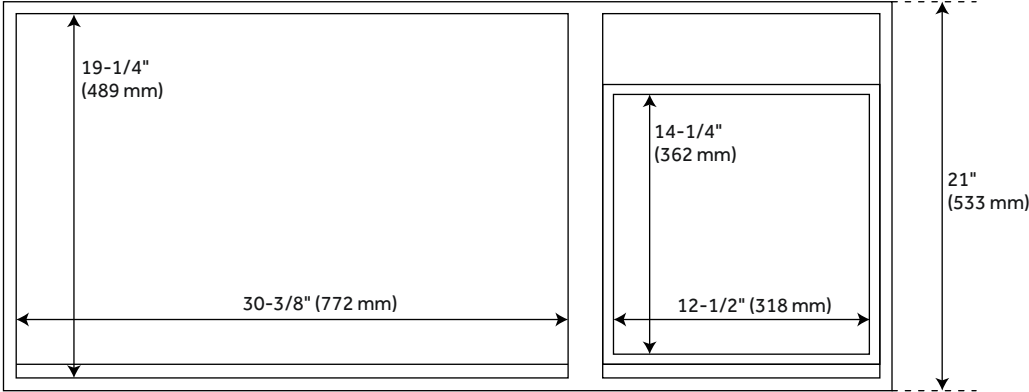

48" ALISO TEAK VANITY FOR LEFT OFFSET RECTANGULAR UNDERMOUNT SINK - JAVA

SKU: 950744

Code: SH459113, SH459112

FEATURES

Installation Type: Freestanding
Features: Soft-Close Hinges; Offset Sink
Material: Teak
Number of Doors: 2
Number of Drawers: 3
Width: 48"
Height: 34-1/4"
Depth: 21"
Assembly Required: No
Number of Basins: 1
Sink Installation: Undermount - Rectangle
Fits Drain Hole Size: 1-1/2"
Faucet Included: No
Vanity Top Thickness: 3cm
Hardware Finish: Black
Built-In Adjusters: Yes
Sink Included: yes
Vanity Top Included: yes
Vanity Top Depth: 22"
Vanity Top Width: 49"
Mirror Included: No

REVISED 3/21/2023

48" ALISO TEAK VANITY FOR LEFT OFFSET RECTANGULAR UNDERMOUNT SINK - JAVA

SKU: 950744

Code: SH459113, SH459112

ADDITIONAL FEATURES

- Granite is A-grade. Polished Carrara Marble is sourced from Italy.
- Each stone top is carved from a single piece of stone and will feature natural variations.
- Includes a matching backsplash and a white porcelain sink.
- See Installation Instructions for directions to attach the vanity top and sink.
- [Wood finish samples available.](#)

REVISED 3/21/2023

48" ALISO TEAK VANITY - JAVA

SKU: 456345

All dimensions and specifications are nominal and may vary. Use actual products for accuracy in critical situations.