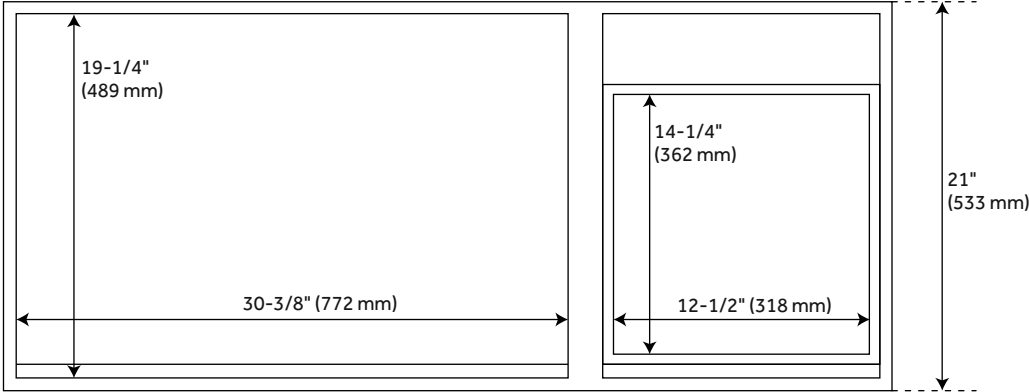

48" ALISO TEAK VANITY FOR UNDERMOUNT SINK - JAVA

SKU: 950742

Code: SH459250, SH459249, SH459247, SH459245, SH459246, SH459248, SH459244

FEATURES

Installation Type: Freestanding
Features: Soft-Close Hinges
Material: Teak
Number of Doors: 2
Number of Drawers: 3
Width: 48"
Height: 34-1/4"
Depth: 21"
Assembly Required: No
Number of Basins: 1
Sink Installation: Undermount - Oval
Basin Length: 16"
Basin Width: 12-1/2"
Water Depth To Overflow: 5"
Fits Drain Hole Size: 1-1/2"
Faucet Included: No
Vanity Top Thickness: 3cm
Water Depth to Rim: 6"
Hardware Finish: Black
Built-In Adjusters: Yes
Sink Included: yes
Basin Overflow: Yes
Vanity Top Included: yes
Vanity Top Depth: 22"
Vanity Top Width: 49"
Mirror Included: No

REVISED 3/21/2023

48" ALISO TEAK VANITY FOR UNDERMOUNT SINK - JAVA

SKU: 950742

Code: SH459250, SH459249, SH459247, SH459245, SH459246, SH459248, SH459244

ADDITIONAL FEATURES

- Granite is A-grade. Polished Carrara Marble is sourced from Italy.
- Each stone top is carved from a single piece of stone and will feature natural variations.
- Includes a matching backsplash and a white porcelain sink.
- See Installation Instructions for directions to attach the vanity top and sink.
- [Wood finish samples available.](#)

REVISED 3/21/2023

48" ALISO TEAK VANITY - JAVA

SKU: 456345

All dimensions and specifications are nominal and may vary. Use actual products for accuracy in critical situations.