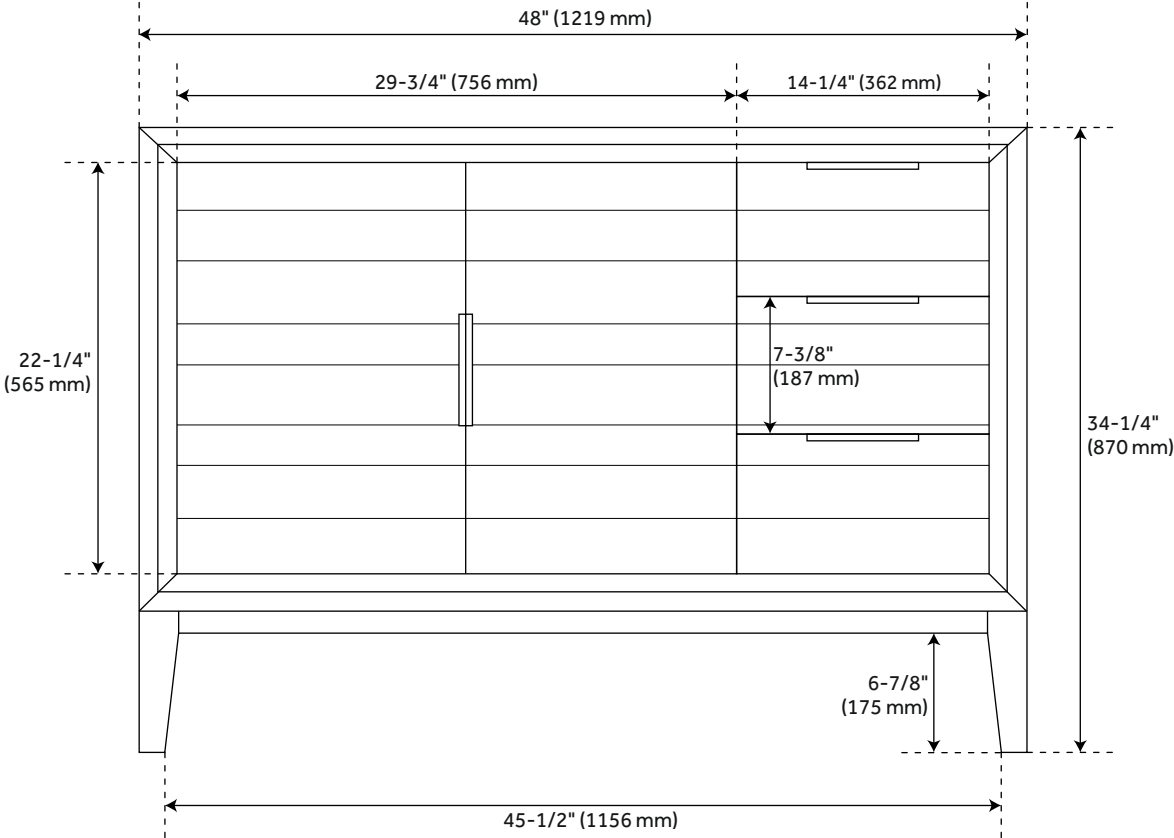

48" ALISO TEAK VANITY FOR UNDERMOUNT SINK - JAVA

SKU: 950742

Code: SH459250, SH459249, SH459247, SH459245, SH459246, SH459248, SH459244

FEATURES

Installation Type: Freestanding
Features: Soft-Close Hinges
Material: Teak
Number of Doors: 2
Number of Drawers: 3
Width: 48"
Height: 34-1/4"
Depth: 21"
Assembly Required: No
Number of Basins: 1
Sink Installation: Undermount - Oval
Basin Length: 16"
Basin Width: 12-1/2"
Water Depth To Overflow: 5"
Fits Drain Hole Size: 1-1/2"
Faucet Included: No
Vanity Top Thickness: 3cm
Water Depth to Rim: 6"
Hardware Finish: Black
Built-In Adjusters: Yes
Sink Included: yes
Basin Overflow: Yes
Vanity Top Included: yes
Vanity Top Depth: 22"
Vanity Top Width: 49"
Mirror Included: No

REVISED 3/21/2023

48" ALISO TEAK VANITY FOR UNDERMOUNT SINK - JAVA

SKU: 950742

Code: SH459250, SH459249, SH459247, SH459245, SH459246, SH459248, SH459244

ADDITIONAL FEATURES

- Granite is A-grade. Polished Carrara Marble is sourced from Italy.
- Each stone top is carved from a single piece of stone and will feature natural variations.
- Includes a matching backsplash and a white porcelain sink.
- See Installation Instructions for directions to attach the vanity top and sink.
- [Wood finish samples available.](#)

REVISED 3/21/2023

48" ALISO TEAK VANITY - JAVA

SKU: 456345

All dimensions and specifications are nominal and may vary. Use actual products for accuracy in critical situations.