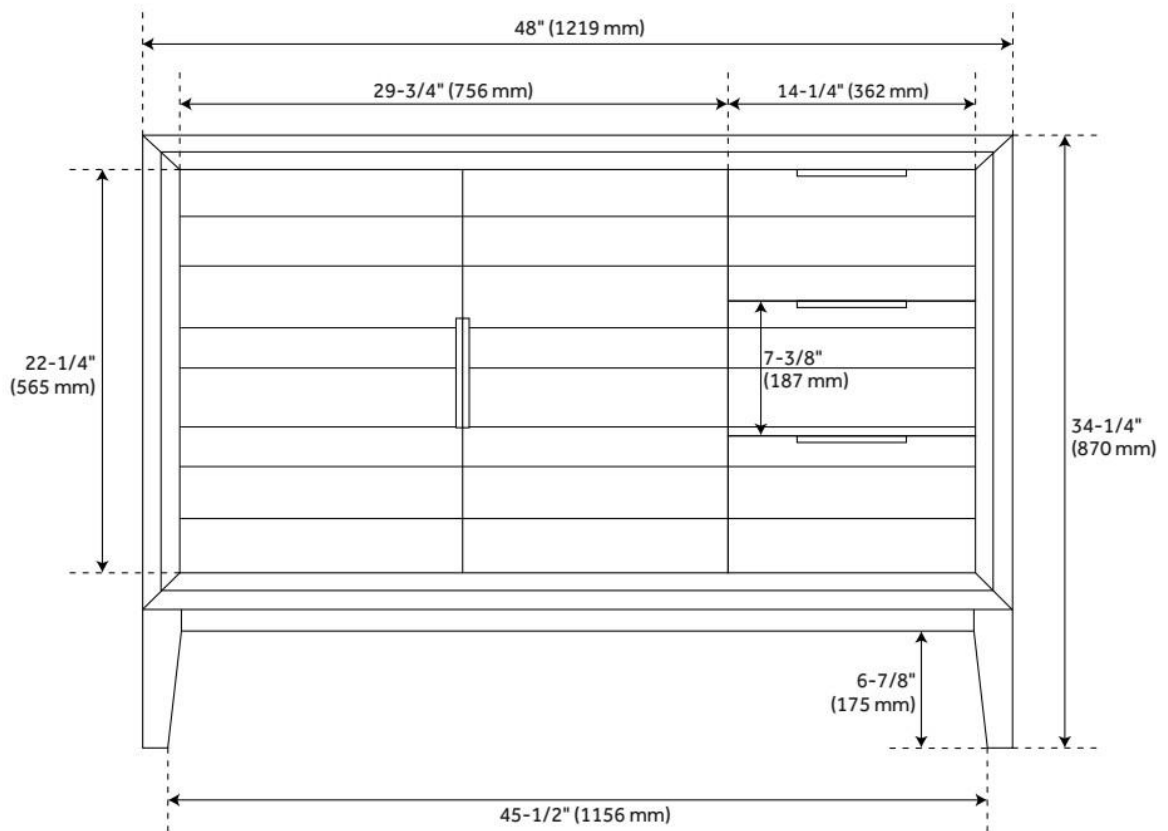

48" ALISO TEAK VANITY - JAVA - VANITY CABINET ONLY

SKU: 456345
Code: SH456345

REVISED 8/8/2024