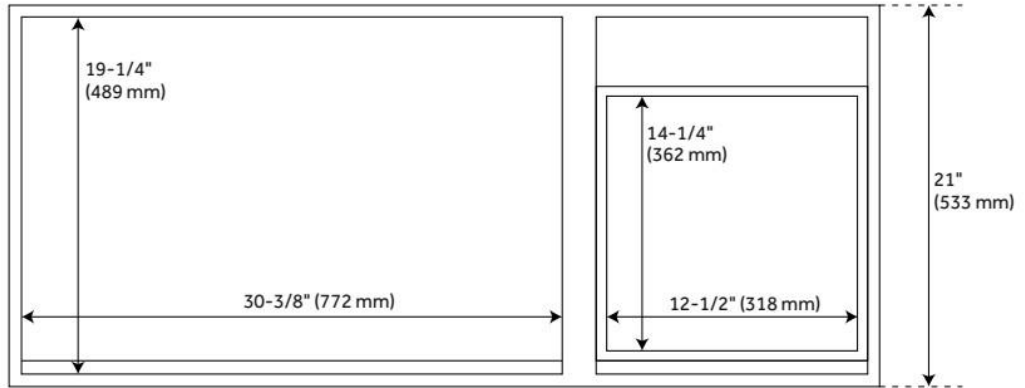

48" ALISO TEAK VANITY - JAVA - VANITY CABINET ONLY

SKU: 456345
Code: SH456345

REVISED 8/8/2024