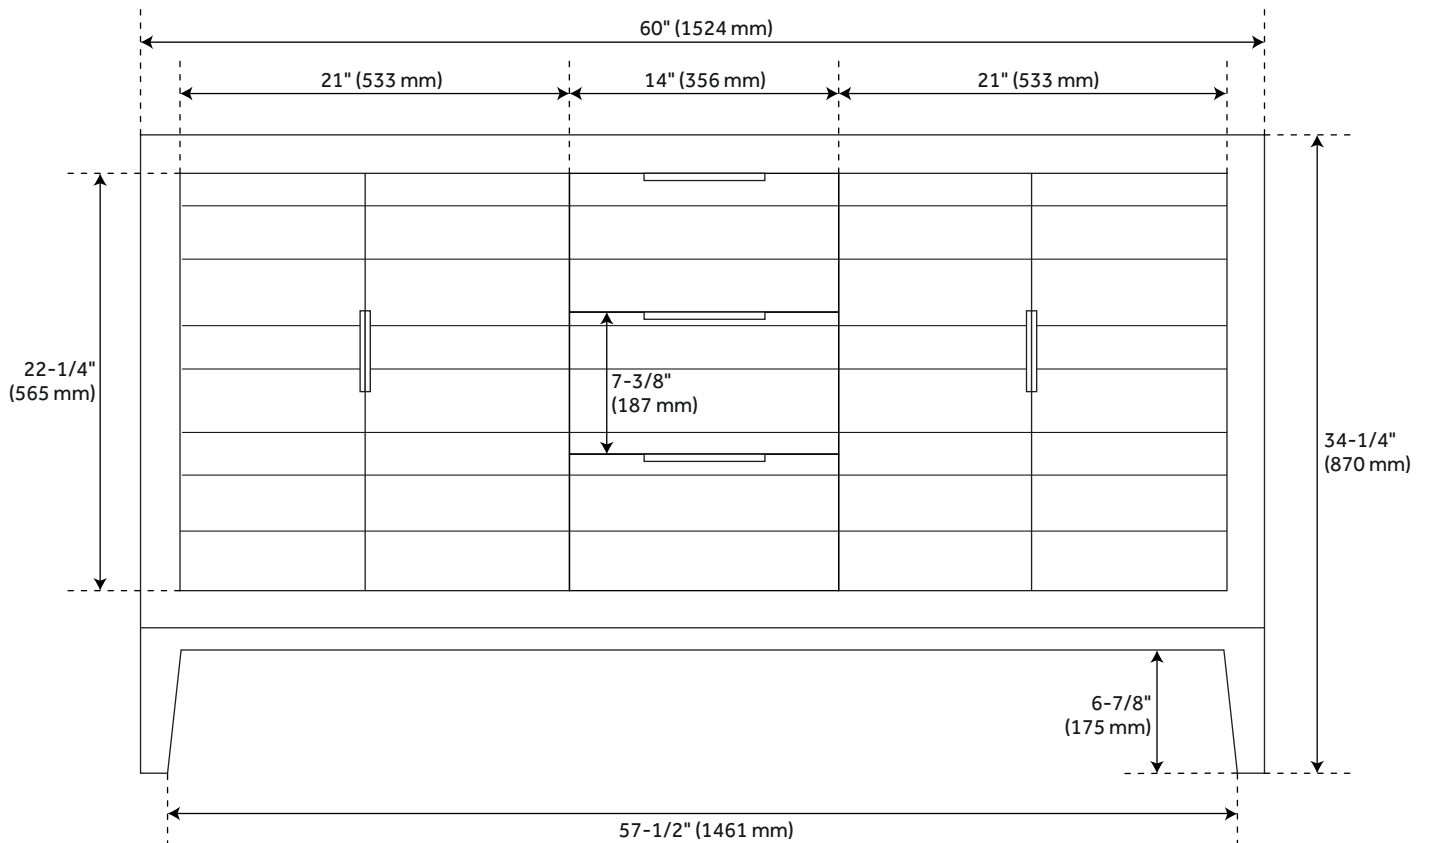

60" ALISO TEAK DOUBLE VANITY - NATURAL TEAK

SKU: 456346

All dimensions and specifications are nominal and may vary. Use actual products for accuracy in critical situations.