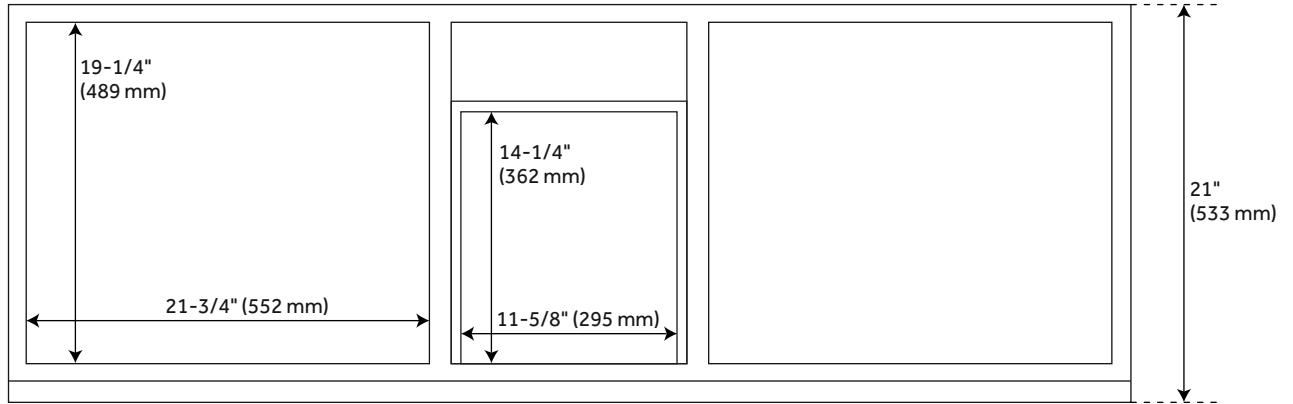

60" ALISO TEAK DOUBLE VANITY - NATURAL TEAK

SKU: 456346

All dimensions and specifications are nominal and may vary. Use actual products for accuracy in critical situations.