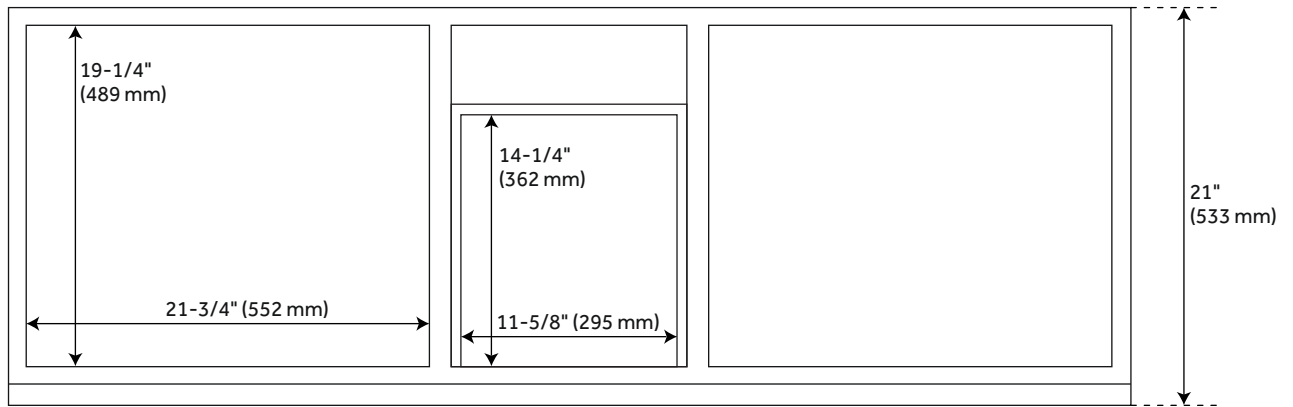

60" ALISO TEAK DOUBLE VANITY - NATURAL TEAK

SKU: 456346

All dimensions and specifications are nominal and may vary. Use actual products for accuracy in critical situations.