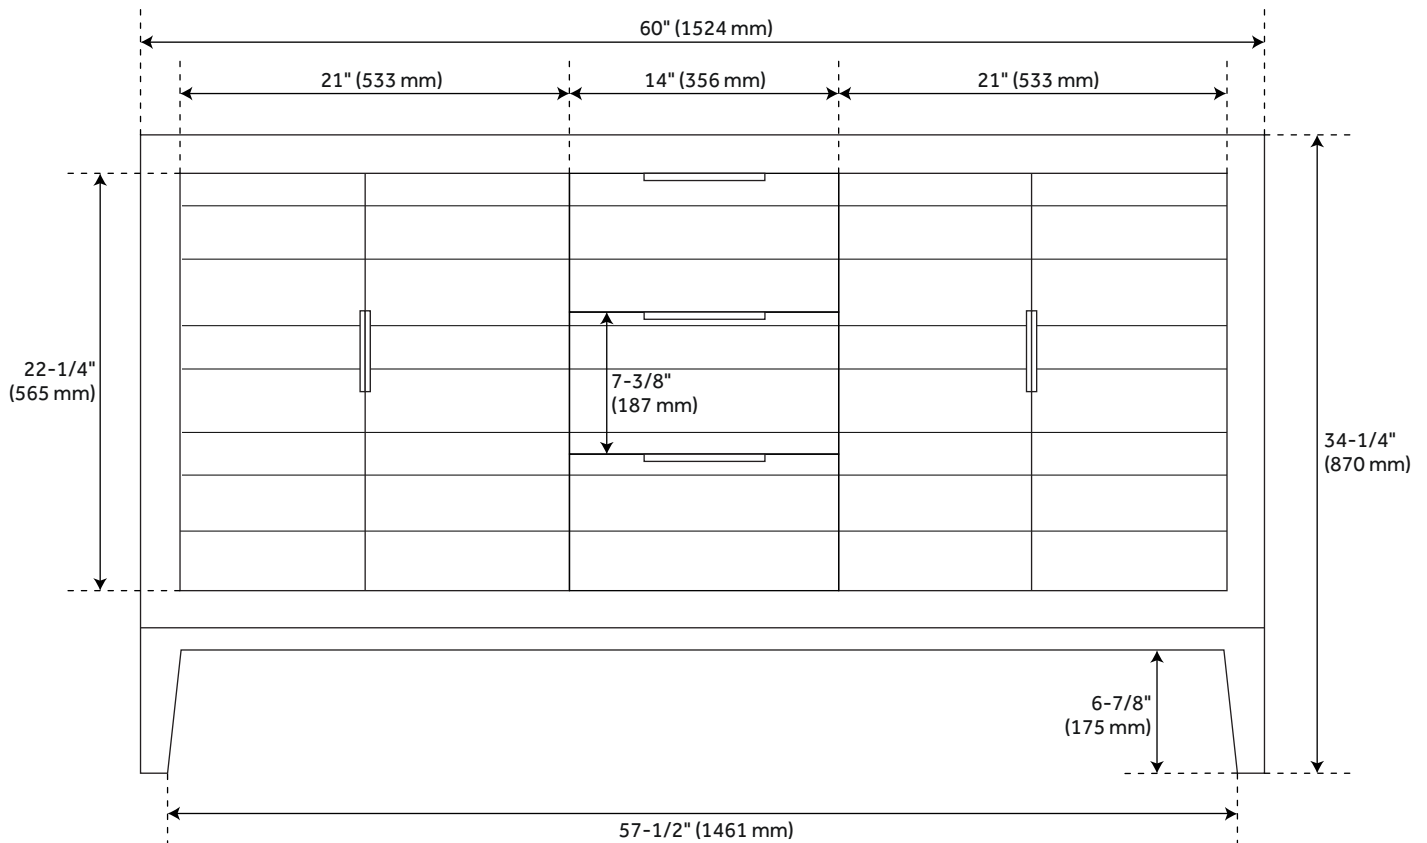

60" ALISO TEAK DOUBLE VANITY - NATURAL TEAK

SKU: 456346

All dimensions and specifications are nominal and may vary. Use actual products for accuracy in critical situations.