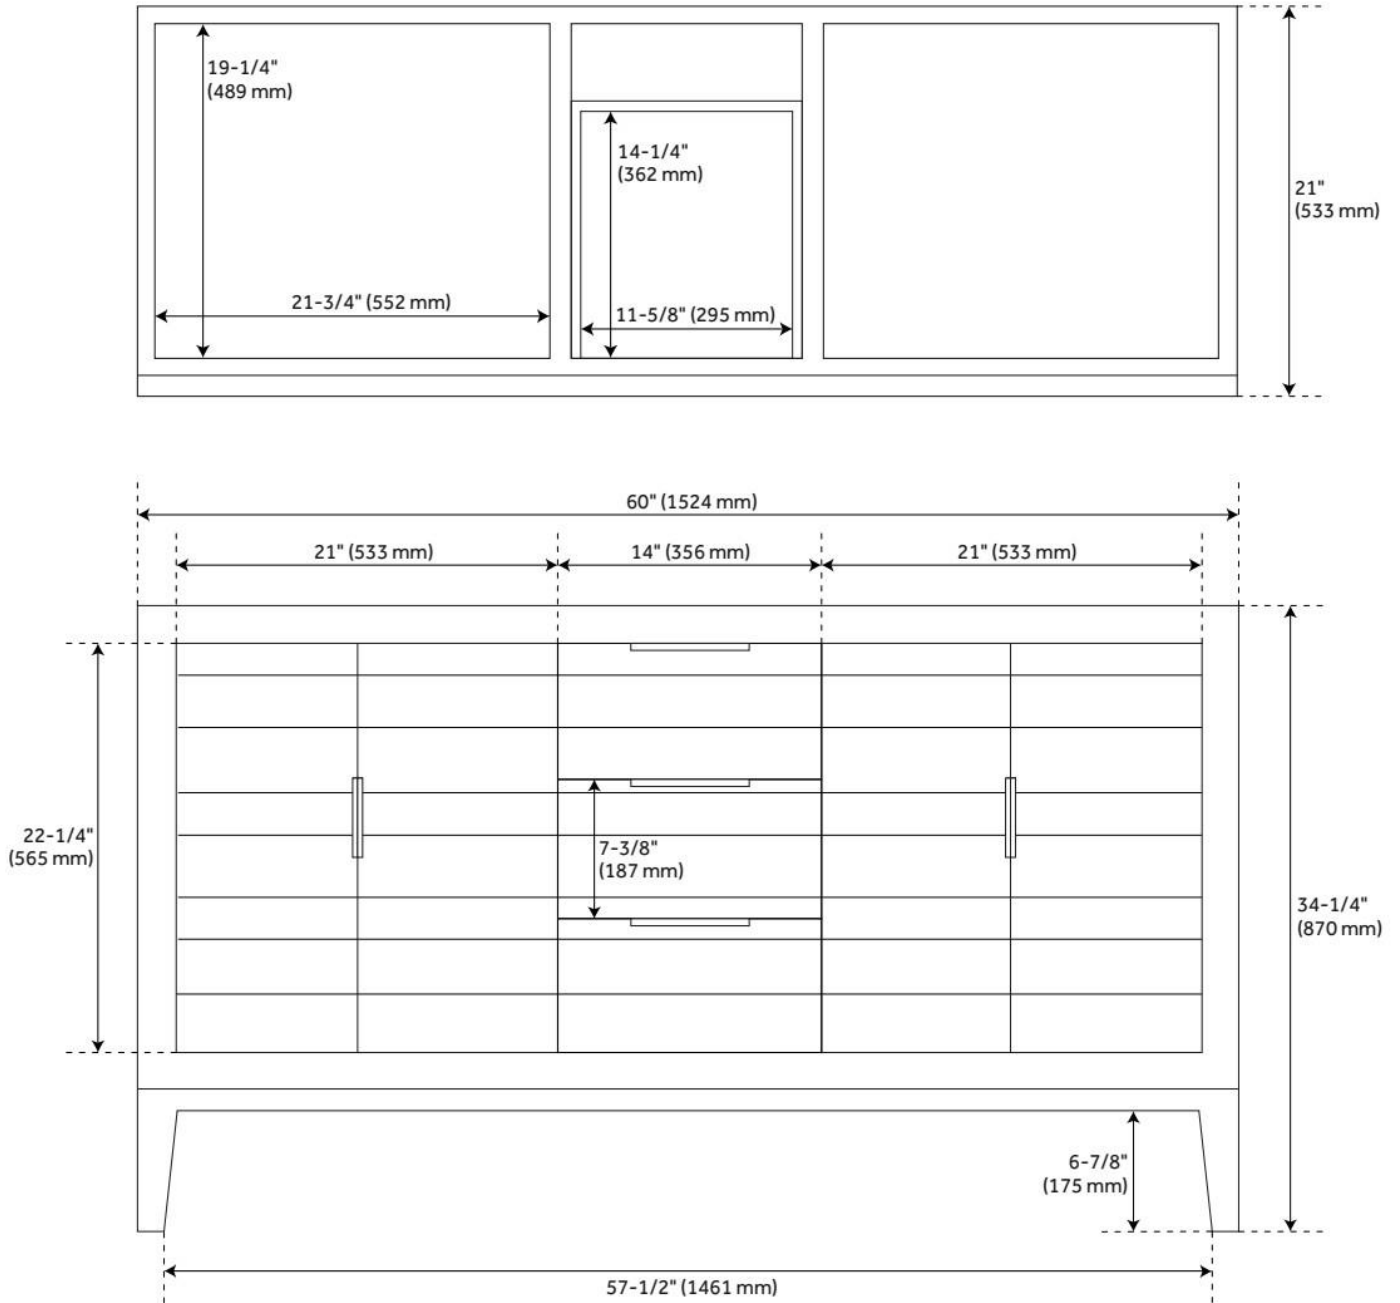

60" ALISO TEAK DOUBLE VANITY - NATURAL TEAK - VANITY CABINET ONLY

SKU: 456346
Code: SH456346

REVISED 8/8/2024