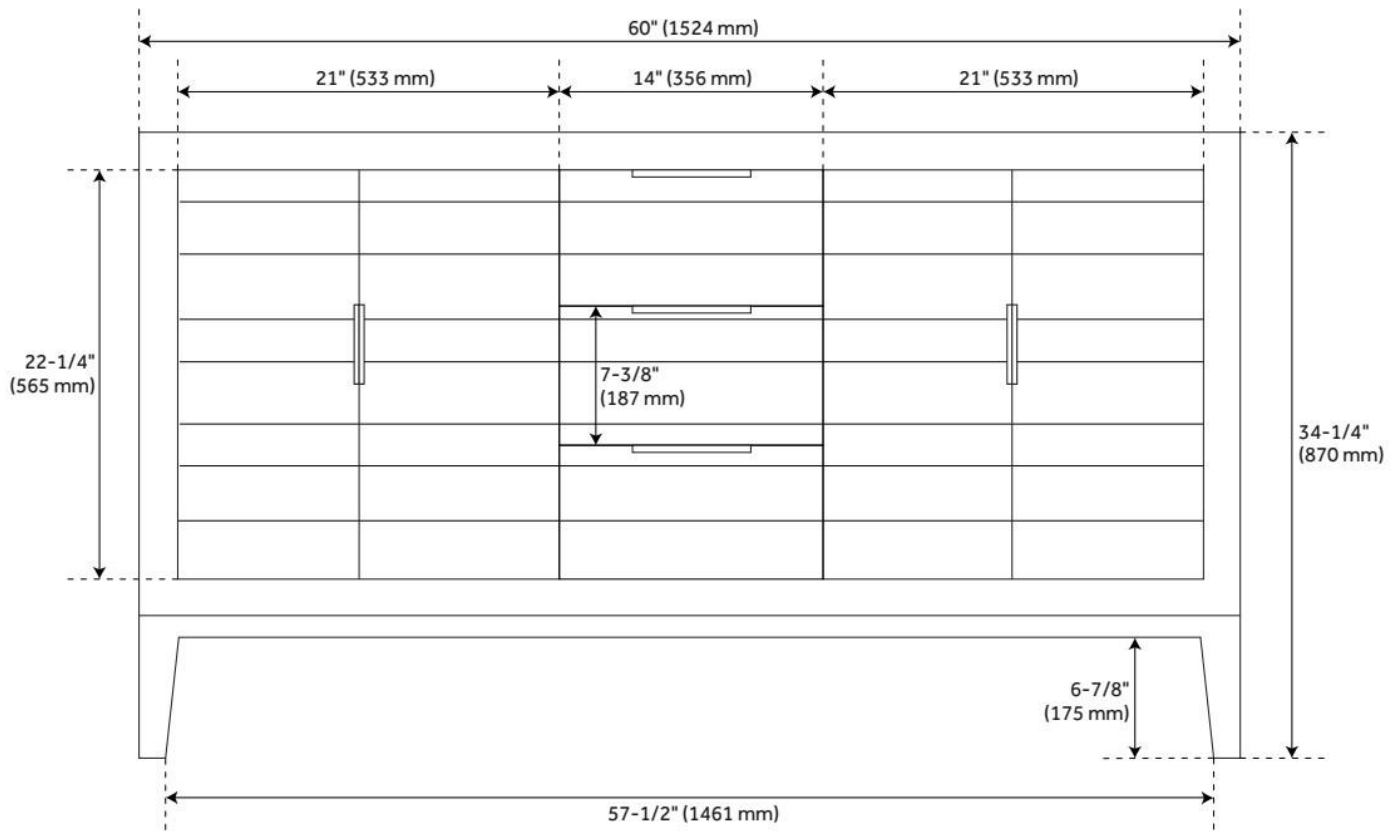

60" ALISO TEAK DOUBLE VANITY - JAVA - VANITY CABINET ONLY

SKU: 456347
Code: SH456347

FEATURES

Material: Teak
Product Finish: Java
Number of Doors: 4
Number of Drawers: 3
Soft-Close Hinges: No
Soft-Close Slides: No
Hardware Finish: Black
Built-In Adjusters: Yes

ADDITIONAL FEATURES

- See Installation Instructions for directions to attach the vanity top and sink.
- All dimensions are ($\pm 1/2$ ").

REVISED 7/30/2024

60" ALISO TEAK DOUBLE VANITY - JAVA - VANITY CABINET ONLY

SKU: 456347
Code: SH456347

REVISED 7/30/2024