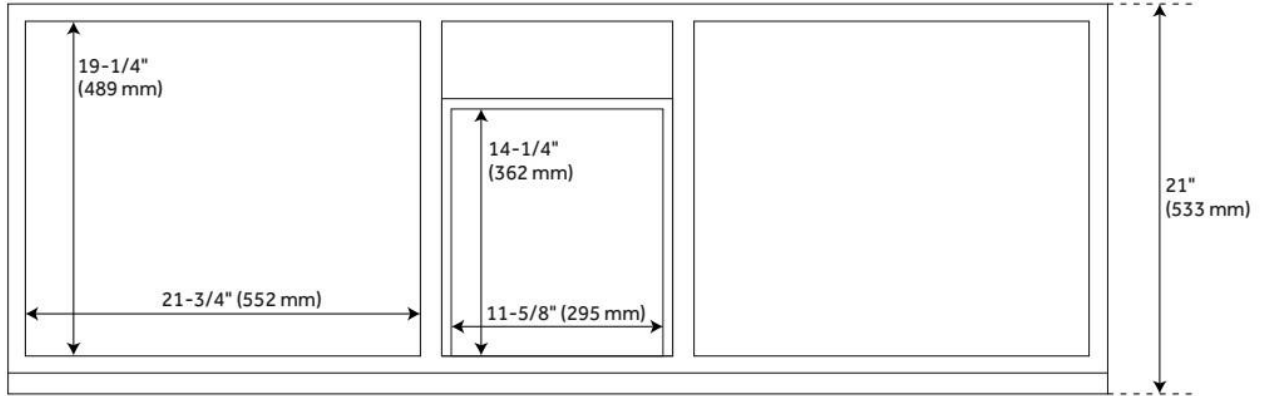

60" ALISO TEAK DOUBLE VANITY - JAVA - VANITY CABINET ONLY

SKU: 456347
Code: SH456347

REVISED 7/30/2024