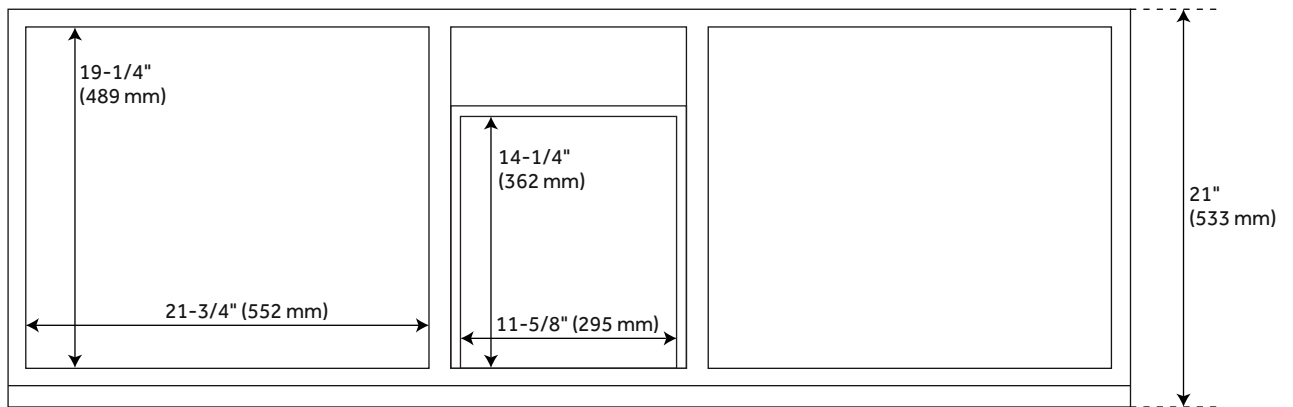

60" ALISO TEAK DOUBLE VANITY - JAVA

SKU: 456347

All dimensions and specifications are nominal and may vary. Use actual products for accuracy in critical situations.