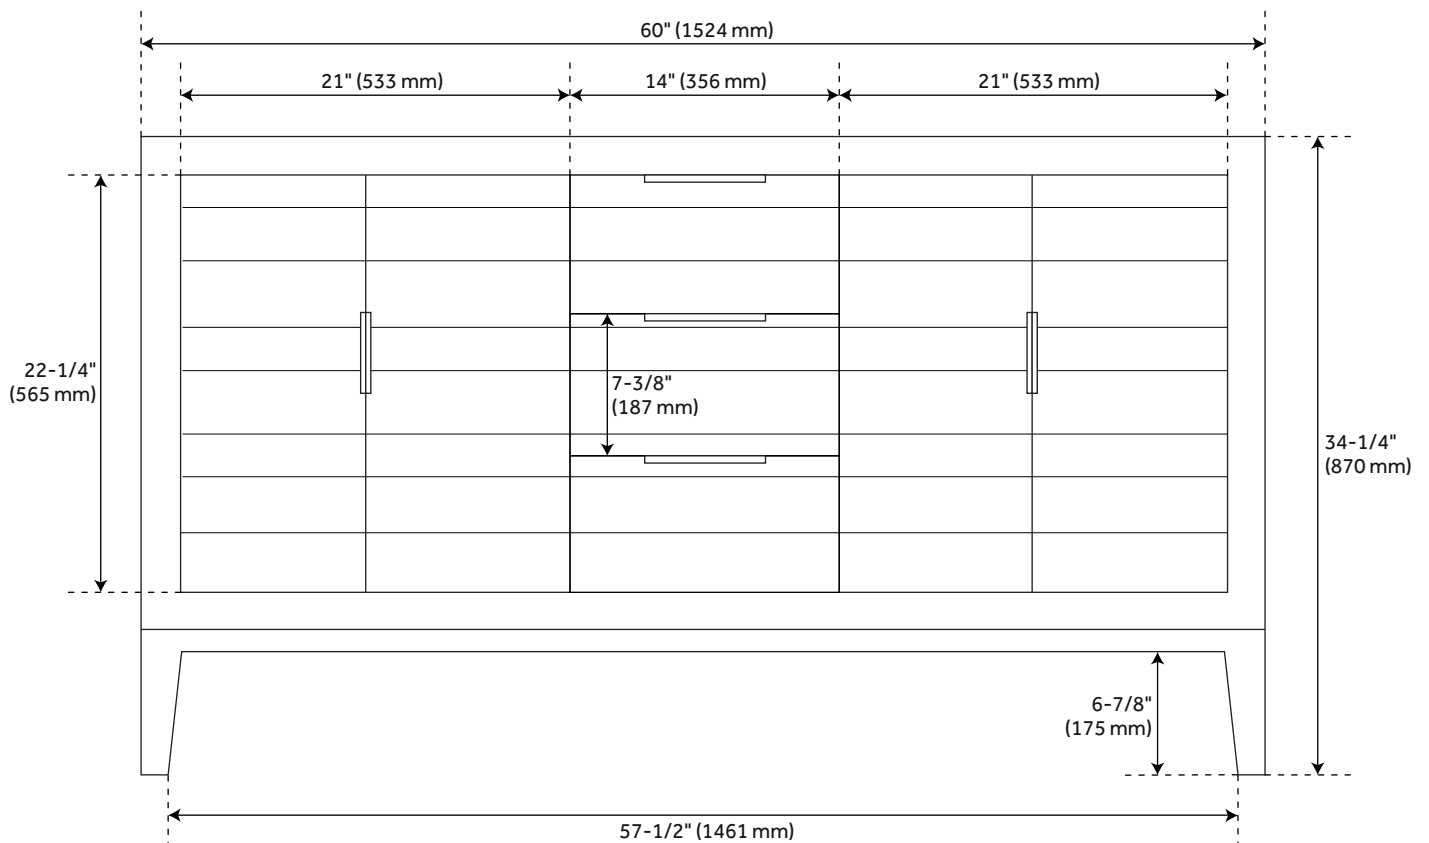

60" ALISO TEAK DOUBLE VANITY - JAVA - VANITY CABINET ONLY

SKU: 456347
Code: SH456347

FEATURES

Installation Type: Freestanding
Features: Soft-Close Hinges
Product Finish: Java
Material: Teak
Number of Doors: 4
Number of Drawers: 3
Width: 60"
Height: 34-1/4"
Depth: 21"
Assembly Required: No
Number of Basins: 2
Vanity Top Options: No Top
Faucet Included: No
Vanity Top Material: No Top
Hardware Finish: Black
Built-In Adjusters: Yes
Left Bowl Faucet Hole: No Faucet Hole
Right Bowl Faucet Hole: No Faucet Hole
Sink Included: no
Vanity Top Included: no
Mirror Included: No

REVISED 3/21/2023

60" ALISO TEAK DOUBLE VANITY - JAVA - VANITY CABINET ONLY

SKU: 456347
Code: SH456347

ADDITIONAL FEATURES

- See Installation Instructions for directions to attach the vanity top and sink.
- All dimensions are ($\pm 1/2$ ").

REVISED 3/21/2023

60" ALISO TEAK DOUBLE VANITY - JAVA

SKU: 456347

All dimensions and specifications are nominal and may vary. Use actual products for accuracy in critical situations.