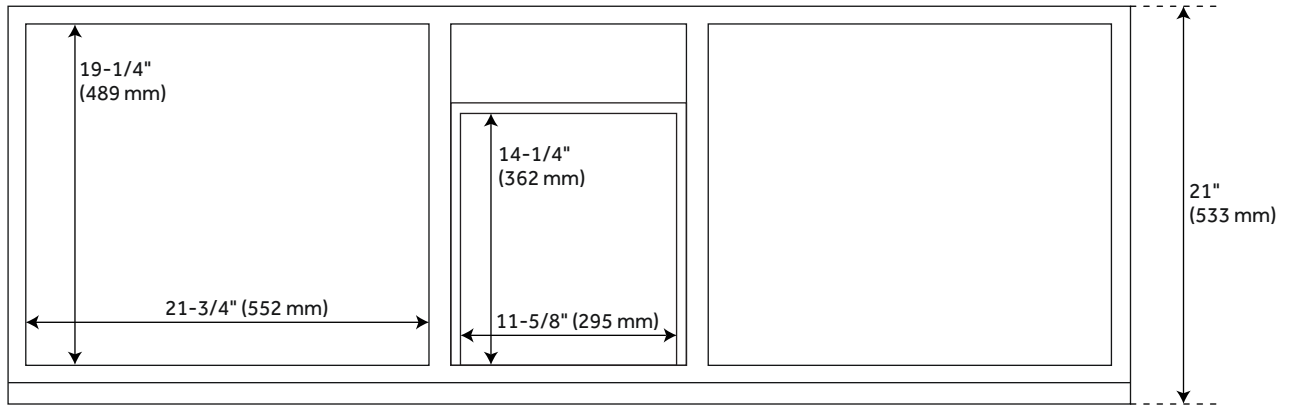

60" ALISO TEAK DOUBLE VANITY - JAVA

SKU: 456347

All dimensions and specifications are nominal and may vary. Use actual products for accuracy in critical situations.