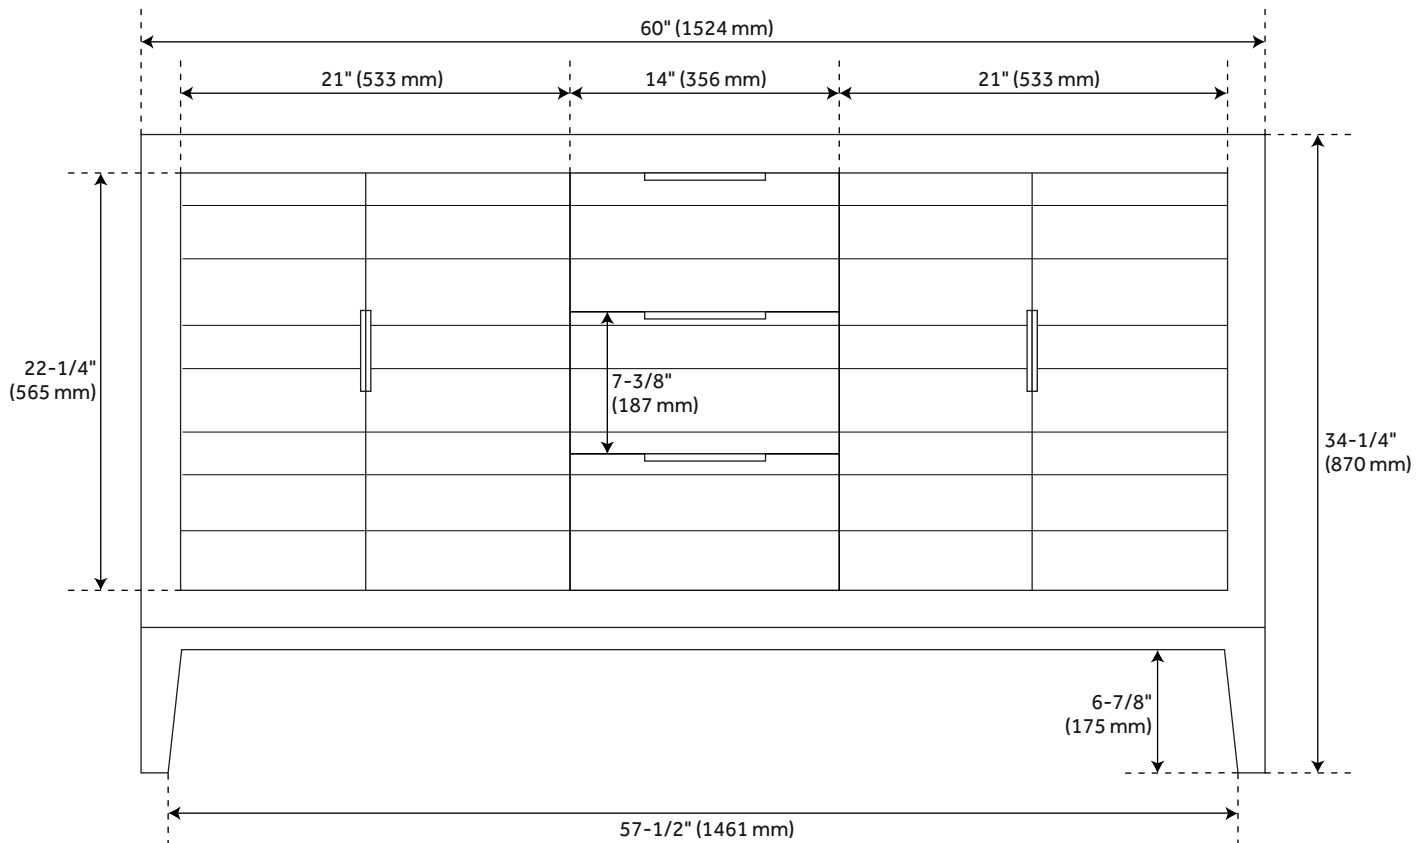

60" ALISO TEAK DOUBLE VANITY FOR UNDERMOUNT SINKS - JAVA

SKU: 950751

Code: SH459316, SH459315, SH459313, SH459309, SH459312, SH459314, SH459308

FEATURES

Installation Type: Freestanding
Features: Soft-Close Hinges
Material: Teak
Number of Doors: 4
Number of Drawers: 3
Width: 60"
Height: 34-1/4"
Depth: 21"
Assembly Required: No
Number of Basins: 2
Sink Installation: Undermount - Oval
Basin Length: 16"
Basin Width: 12-1/2"
Water Depth To Overflow: 5"
Fits Drain Hole Size: 1-1/2"
Faucet Included: No
Vanity Top Thickness: 3cm
Water Depth to Rim: 6"
Hardware Finish: Black
Built-In Adjusters: Yes
Sink Included: yes
Basin Overflow: Yes
Vanity Top Included: yes
Vanity Top Depth: 22"
Vanity Top Width: 61"
Mirror Included: No

REVISED 3/21/2023

60" ALISO TEAK DOUBLE VANITY FOR UNDERMOUNT SINKS - JAVA

SKU: 950751

Code: SH459316, SH459315, SH459313, SH459309, SH459312, SH459314, SH459308

ADDITIONAL FEATURES

- Granite is A-grade. Polished Carrara Marble is sourced from Italy.
- Each stone top is carved from a single piece of stone and will feature natural variations.
- Includes a matching backsplash and a white porcelain sink.
- See Installation Instructions for directions to attach the vanity top and sink.
- [Wood finish samples available.](#)

REVISED 3/21/2023

60" ALISO TEAK DOUBLE VANITY - JAVA

SKU: 456347

All dimensions and specifications are nominal and may vary. Use actual products for accuracy in critical situations.