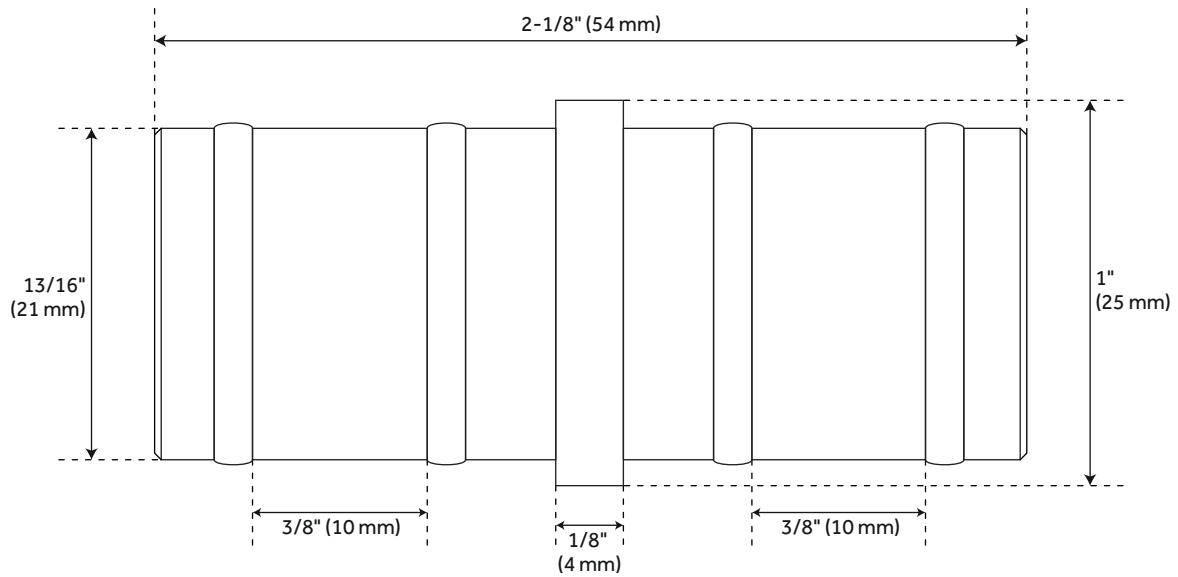

BARN DOOR RAIL JOINER - ROUND RAIL

SKU: 456430

All dimensions and specifications are nominal and may vary. Use actual products for accuracy in critical situations.