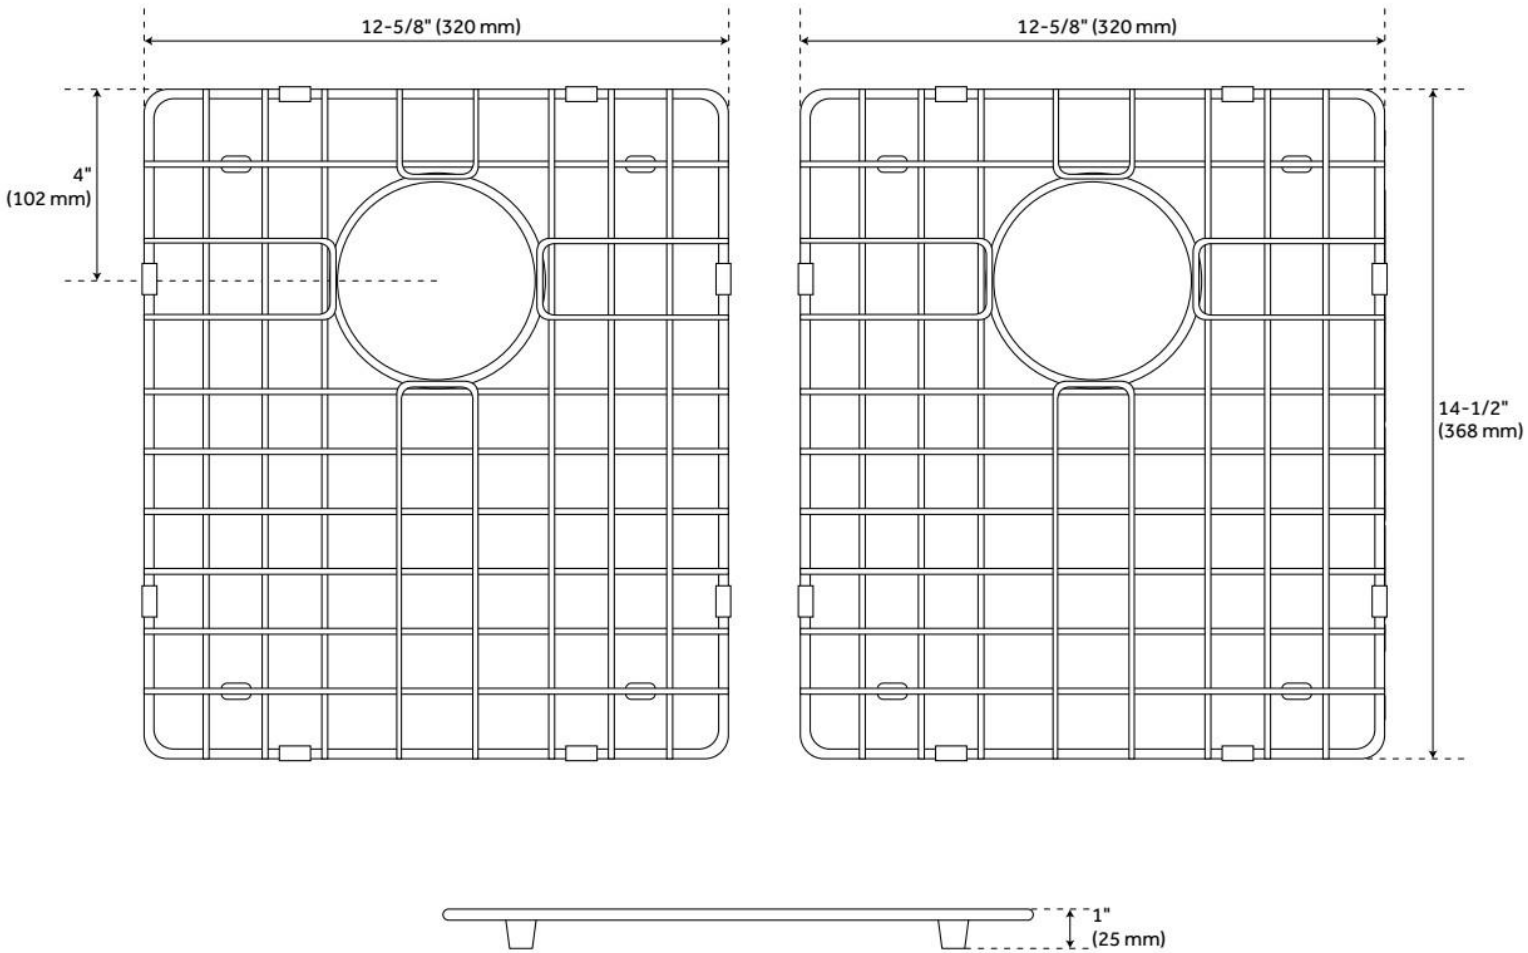

# SINK GRIDS FOR 33" TOTTEN DOUBLE-BOWL KITCHEN SINK

SKU: 456476  
Code: SHG1214

## FEATURES

Product Finish: Chrome  
Shape: Rectangle

## ADDITIONAL FEATURES

- Compatible with 33" Totten Double Bowl Sink. (SHGR2B3322)
- Dishwasher safe.
- Grid helps prevent sink scratches.

REVISED 8/29/2024

# SINK GRIDS FOR 33" TOTTEN DOUBLE-BOWL KITCHEN SINK

SKU: 456476  
Code: SHG1214

REVISED 8/29/2024