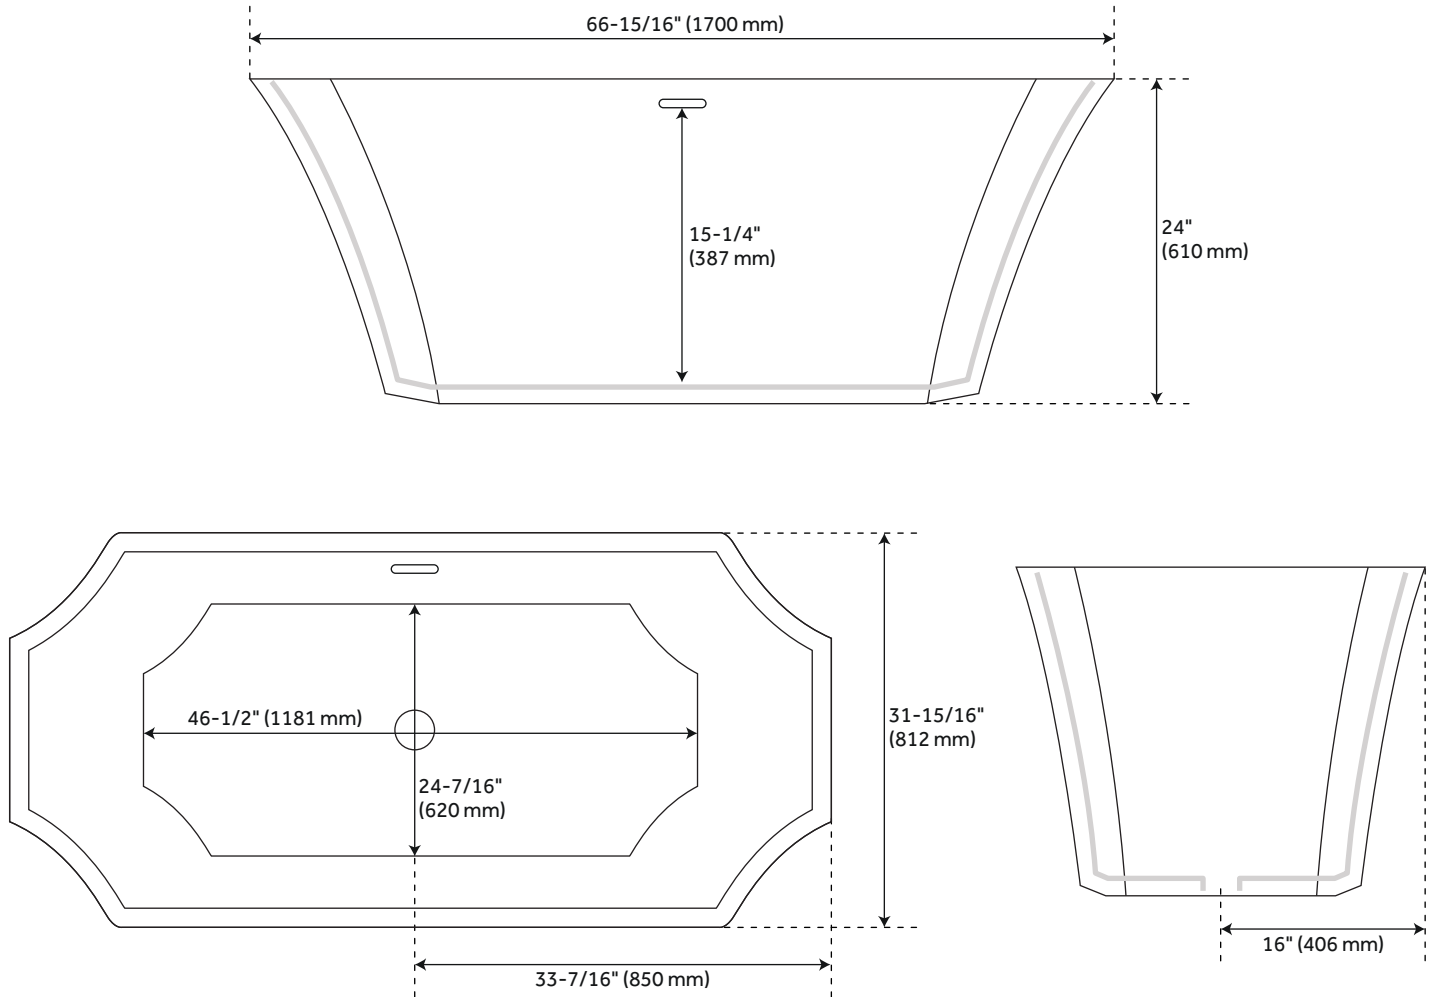

## FEATURES

Installation Type: Freestanding  
Features: Integral Drain & Overflow  
Design: Glam  
Product Finish: White  
Material: Solid Surface  
Length: 66-15/16"  
Width: 31-15/16"  
Height: 24"  
Water Depth To Overflow: 15-1/4"  
Exterior Treatment: Smooth  
Interior Treatment: Smooth  
Drain Included: Yes  
Drain Finish: White  
Faucet Included: No  
Shape: Specialty  
Size: 67 in x 32 in x 24 in  
Tub Overflow: Yes  
Integral Drain & Overflow: Yes  
Tub Interior Length: 46-1/2"  
Tub Interior Width: 24-7/16"  
Tap Deck: No  
Faucet Drillings: No Drillings  
Water Capacity (Gallons): 80  
Built-In Adjusters: Yes  
Tub Weight Uncrated (lbs): 271  
Tub Weight Crated (lbs): 380  
Weight: 150.0000

# 67" ROSSETTI SOLID SURFACE FREESTANDING TUB

SKU: 456487

Code: SHROFSR6732

## ADDITIONAL FEATURES

- All dimensions ( $\pm 1/2"$ ).
- White Pop-Up drain included.
- Optional Quick Connect Drop-In Drain Kit Includes:
  - Floor Plate, 1-1/2" PVC Pipe, 2" x 1-1/2" Trap Adapters, 1 Brass Threaded, 1 Brass Unthreaded Tailpiece and Plug.
  - Installs above your subfloor, but underneath your cement floor or tile, so you do not need access below the fixture.

# 67" ROSSETTI SOLID SURFACE FREESTANDING TUB

SHROFSR6732WH

All dimensions and specifications are nominal and may vary. Use actual products for accuracy in critical situations.