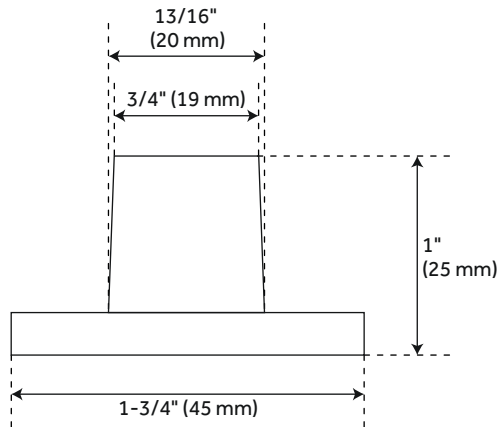

Non-Mortise Floor Guide