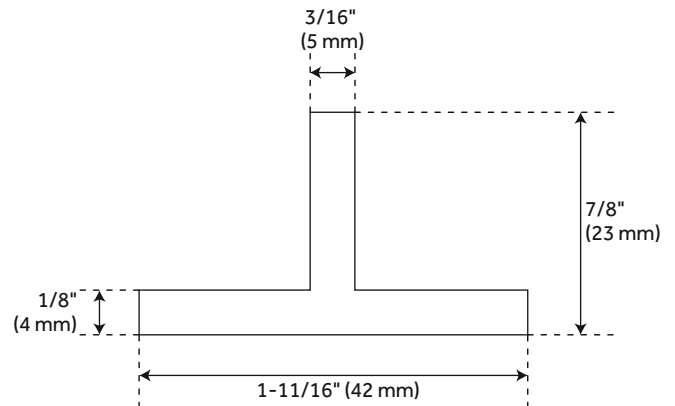

78" AMICI TWIN ROLLER TOP-MOUNT BARN DOOR HARDWARE KIT - STAINLESS STEEL

SKU: 456740

Code: HBD6065X78

FEATURES

- Design: Modern
- Product Finish: Stainless Steel
- Material: Stainless Steel
- Length: 78"
- Height: 4-3/8"
- Depth: 1-3/8"
- Mounting Hardware Included: Yes
- Mounting Hardware Concealed: No
- Weight Limit (lbs): 220
- Mounts From: Front
- Size: No

REVISED 4/3/2023

78" AMICI TWIN ROLLER TOP-MOUNT BARN DOOR HARDWARE KIT - STAINLESS STEEL

SKU: 456740

Code: HBD6065X78

ADDITIONAL FEATURES

- For doors up to 36" wide.
- Wheel: 2-1/8" diameter.
- Stainless Steel 1-1/4" diameter roller bearings.
- Track Size: 1" Stainless Steel, 78-3/4".
- Strap Size: 5/16" Stainless Steel, 4-1/2" X 1-1/5".

78" AMICI TWIN ROLLER TOP-MOUNT BARN DOOR HARDWARE KIT - STAINLESS STEEL

SKU: 456740

Round Rod Rail Mount Disk

Non-Mortise Floor Guide

Mortise Floor Guide

All dimensions and specifications are nominal and may vary. Use actual products for accuracy in critical situations.