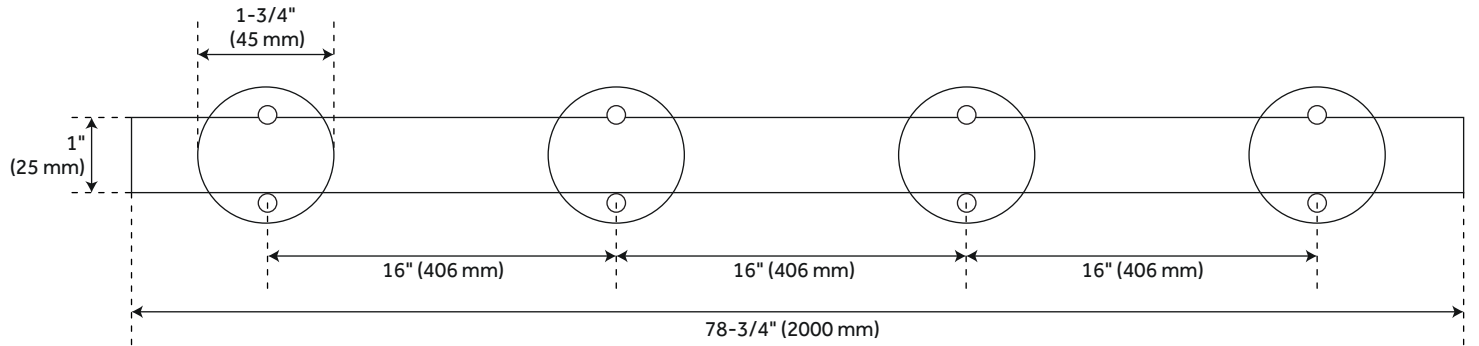

78" AMICI TWIN ROLLER TOP-MOUNT BARN DOOR HARDWARE KIT - STAINLESS STEEL

SKU: 456740

Code: HBD6065X78

FEATURES

- Design: Modern
- Product Finish: Stainless Steel
- Material: Stainless Steel
- Length: 78"
- Height: 4-3/8"
- Depth: 1-3/8"
- Mounting Hardware Included: Yes
- Mounting Hardware Concealed: No
- Weight Limit (lbs): 220
- Mounts From: Front
- Size: No

REVISED 4/3/2023

78" AMICI TWIN ROLLER TOP-MOUNT BARN DOOR HARDWARE KIT - STAINLESS STEEL

SKU: 456740

Code: HBD6065X78

ADDITIONAL FEATURES

- For doors up to 36" wide.
- Wheel: 2-1/8" diameter.
- Stainless Steel 1-1/4" diameter roller bearings.
- Track Size: 1" Stainless Steel, 78-3/4".
- Strap Size: 5/16" Stainless Steel, 4-1/2" X 1-1/5".

REVISED 4/3/2023

78" AMICI TWIN ROLLER TOP-MOUNT BARN DOOR HARDWARE KIT - STAINLESS STEEL

SKU: 456740

Round Rod Rail

Round Rod Top Mount 2 Wheel Hanger

Round Rod Door Stop

All dimensions and specifications are nominal and may vary. Use actual products for accuracy in critical situations.