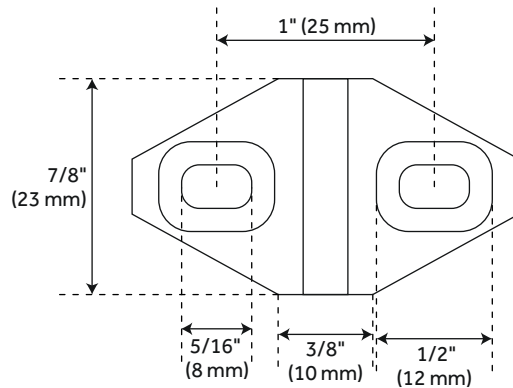

78" AMICI TWIN ROLLER TOP-MOUNT BARN DOOR HARDWARE KIT - STAINLESS STEEL

SKU: 456740

Code: HBD6065X78

FEATURES

- Design: Modern
- Product Finish: Stainless Steel
- Material: Stainless Steel
- Length: 78"
- Height: 4-3/8"
- Depth: 1-3/8"
- Mounting Hardware Included: Yes
- Mounting Hardware Concealed: No
- Weight Limit (lbs): 220
- Mounts From: Front
- Size: No

REVISED 4/3/2023

78" AMICI TWIN ROLLER TOP-MOUNT BARN DOOR HARDWARE KIT - STAINLESS STEEL

SKU: 456740

Code: HBD6065X78

ADDITIONAL FEATURES

- For doors up to 36" wide.
- Wheel: 2-1/8" diameter.
- Stainless Steel 1-1/4" diameter roller bearings.
- Track Size: 1" Stainless Steel, 78-3/4".
- Strap Size: 5/16" Stainless Steel, 4-1/2" X 1-1/5".

REVISED 4/3/2023

78" AMICI TWIN ROLLER TOP-MOUNT BARN DOOR HARDWARE KIT - STAINLESS STEEL

SKU: 456740

Round Rod Rail

Round Rod Top Mount 2 Wheel Hanger

Round Rod Door Stop

All dimensions and specifications are nominal and may vary. Use actual products for accuracy in critical situations.

78" AMICI TWIN ROLLER TOP-MOUNT BARN DOOR HARDWARE KIT - STAINLESS STEEL

SKU: 456740

Round Rod Rail Mount Disk

Non-Mortise Floor Guide

Mortise Floor Guide

All dimensions and specifications are nominal and may vary. Use actual products for accuracy in critical situations.