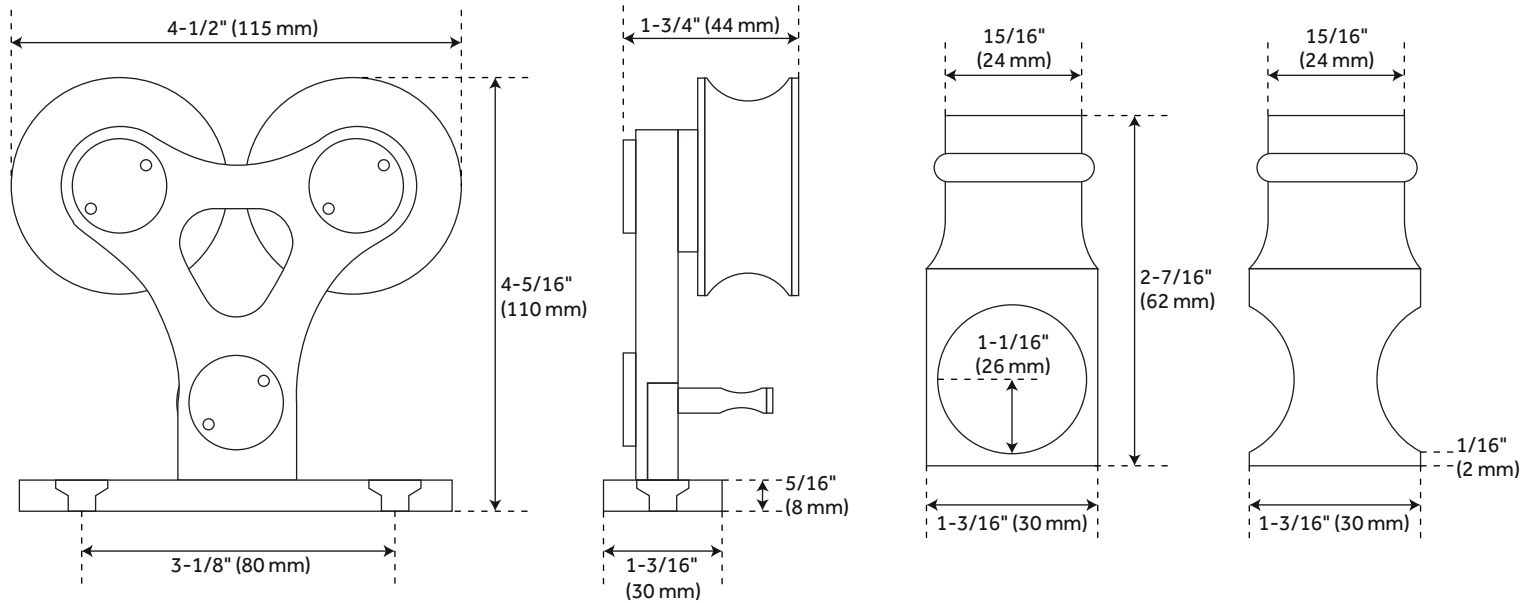

78" AMICI TWIN ROLLER TOP-MOUNT BARN DOOR HARDWARE KIT - STAINLESS STEEL

SKU: 456740

Code: HBD6065X78

FEATURES

- Design: Modern
- Product Finish: Stainless Steel
- Material: Stainless Steel
- Length: 78"
- Height: 4-3/8"
- Depth: 1-3/8"
- Mounting Hardware Included: Yes
- Mounting Hardware Concealed: No
- Weight Limit (lbs): 220
- Mounts From: Front
- Size: No

REVISED 4/3/2023

78" AMICI TWIN ROLLER TOP-MOUNT BARN DOOR HARDWARE KIT - STAINLESS STEEL

SKU: 456740

Code: HBD6065X78

ADDITIONAL FEATURES

- For doors up to 36" wide.
- Wheel: 2-1/8" diameter.
- Stainless Steel 1-1/4" diameter roller bearings.
- Track Size: 1" Stainless Steel, 78-3/4".
- Strap Size: 5/16" Stainless Steel, 4-1/2" X 1-1/5".

REVISED 4/3/2023

78" AMICI TWIN ROLLER TOP-MOUNT BARN DOOR HARDWARE KIT - STAINLESS STEEL

SKU: 456740

Round Rod Rail

Round Rod Top Mount 2 Wheel Hanger

Round Rod Door Stop

All dimensions and specifications are nominal and may vary. Use actual products for accuracy in critical situations.