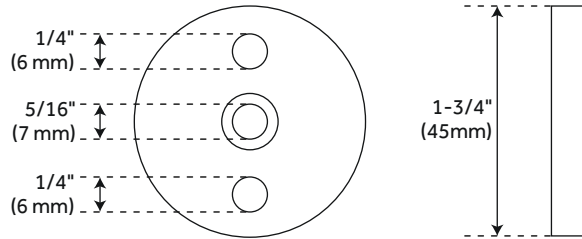

78" AMICI TWIN ROLLER TOP-MOUNT BARN DOOR HARDWARE KIT - STAINLESS STEEL

SKU: 456740

Round Rod Rail Mount Disk