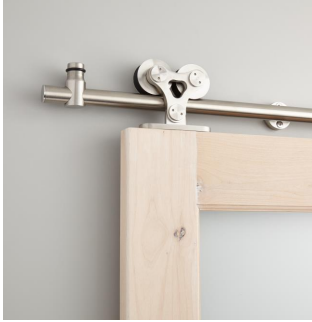

78" AMICI TWIN ROLLER TOP-MOUNT BARN DOOR HARDWARE KIT - STAINLESS STEEL

SKU: 456740

Code: HBD6065X78

FEATURES

- Design: Modern
- Product Finish: Stainless Steel
- Material: Stainless Steel
- Length: 78"
- Height: 4-3/8"
- Depth: 1-3/8"
- Mounting Hardware Included: Yes
- Mounting Hardware Concealed: No
- Weight Limit (lbs): 220
- Mounts From: Front
- Size: No

REVISED 4/3/2023

78" AMICI TWIN ROLLER TOP-MOUNT BARN DOOR HARDWARE KIT - STAINLESS STEEL

SKU: 456740

Code: HBD6065X78

ADDITIONAL FEATURES

- For doors up to 36" wide.
- Wheel: 2-1/8" diameter.
- Stainless Steel 1-1/4" diameter roller bearings.
- Track Size: 1" Stainless Steel, 78-3/4".
- Strap Size: 5/16" Stainless Steel, 4-1/2" X 1-1/5".

REVISED 4/3/2023

78" AMICI TWIN ROLLER TOP-MOUNT BARN DOOR HARDWARE KIT - STAINLESS STEEL

SKU: 456740

Round Rod Rail

Round Rod Top Mount 2 Wheel Hanger

Round Rod Door Stop

All dimensions and specifications are nominal and may vary. Use actual products for accuracy in critical situations.

78" AMICI TWIN ROLLER TOP-MOUNT BARN DOOR HARDWARE KIT - STAINLESS STEEL

SKU: 456740

Round Rod Rail Mount Disk

Non-Mortise Floor Guide

Mortise Floor Guide

All dimensions and specifications are nominal and may vary. Use actual products for accuracy in critical situations.