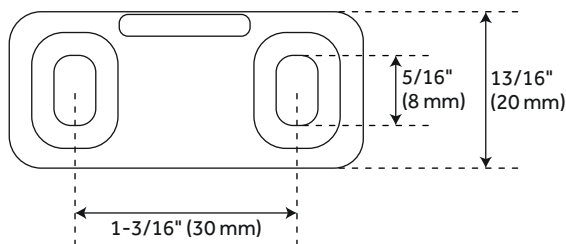

78" AMICI TWIN ROLLER TOP-MOUNT BARN DOOR HARDWARE KIT - STAINLESS STEEL

SKU: 456740

Code: HBD6065X78

FEATURES

- Design: Modern
- Product Finish: Stainless Steel
- Material: Stainless Steel
- Length: 78"
- Height: 4-3/8"
- Depth: 1-3/8"
- Mounting Hardware Included: Yes
- Mounting Hardware Concealed: No
- Weight Limit (lbs): 220
- Mounts From: Front
- Size: No

REVISED 4/3/2023

78" AMICI TWIN ROLLER TOP-MOUNT BARN DOOR HARDWARE KIT - STAINLESS STEEL

SKU: 456740

Code: HBD6065X78

ADDITIONAL FEATURES

- For doors up to 36" wide.
- Wheel: 2-1/8" diameter.
- Stainless Steel 1-1/4" diameter roller bearings.
- Track Size: 1" Stainless Steel, 78-3/4".
- Strap Size: 5/16" Stainless Steel, 4-1/2" X 1-1/5".

REVISED 4/3/2023

78" AMICI TWIN ROLLER TOP-MOUNT BARN DOOR HARDWARE KIT - STAINLESS STEEL

SKU: 456740

Round Rod Rail

Round Rod Top Mount 2 Wheel Hanger

Round Rod Door Stop

All dimensions and specifications are nominal and may vary. Use actual products for accuracy in critical situations.

78" AMICI TWIN ROLLER TOP-MOUNT BARN DOOR HARDWARE KIT - STAINLESS STEEL

SKU: 456740

Round Rod Rail Mount Disk

Non-Mortise Floor Guide

Mortise Floor Guide

All dimensions and specifications are nominal and may vary. Use actual products for accuracy in critical situations.