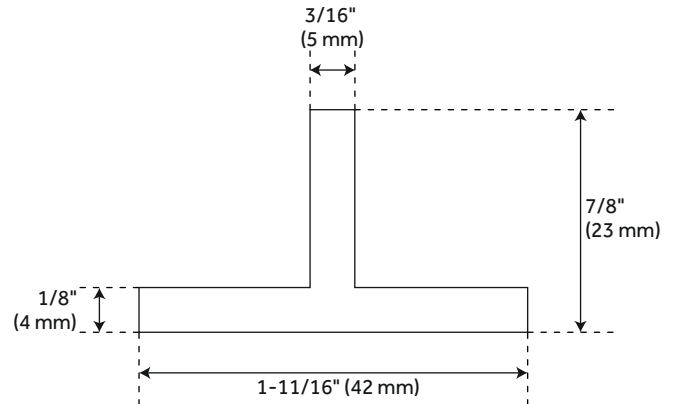

96" AMICI SINGLE ROLLER TOP-MOUNT BARN DOOR HARDWARE KIT - STAINLESS STEEL

SKU: 456753

Non-Mortise Floor Guide

Mortise Floor Guide

All dimensions and specifications are nominal and may vary. Use actual products for accuracy in critical situations.