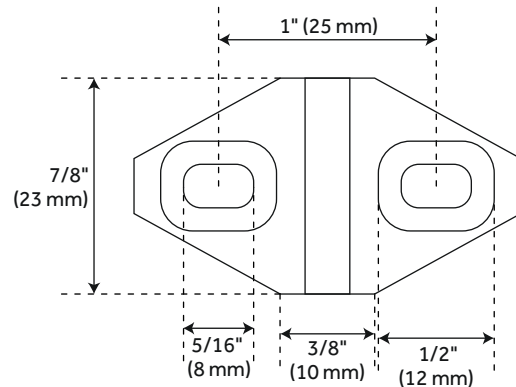

96" AMICI SINGLE ROLLER TOP-MOUNT BARN DOOR HARDWARE KIT - STAINLESS STEEL

SKU: 456753

Non-Mortise Floor Guide

Mortise Floor Guide

All dimensions and specifications are nominal and may vary. Use actual products for accuracy in critical situations.