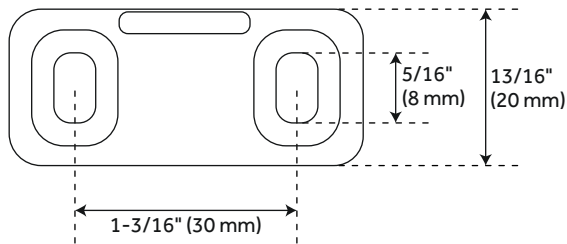

96" AMICI SINGLE ROLLER TOP-MOUNT BARN DOOR HARDWARE KIT - STAINLESS STEEL

SKU: 456753

Non-Mortise Floor Guide

Mortise Floor Guide

All dimensions and specifications are nominal and may vary. Use actual products for accuracy in critical situations.