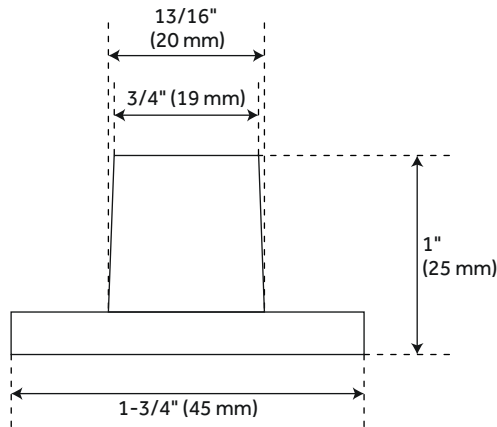

96" AMICI SINGLE ROLLER TOP-MOUNT BARN DOOR HARDWARE KIT - STAINLESS STEEL

SKU: 456753

Non-Mortise Floor Guide

Mortise Floor Guide

All dimensions and specifications are nominal and may vary. Use actual products for accuracy in critical situations.