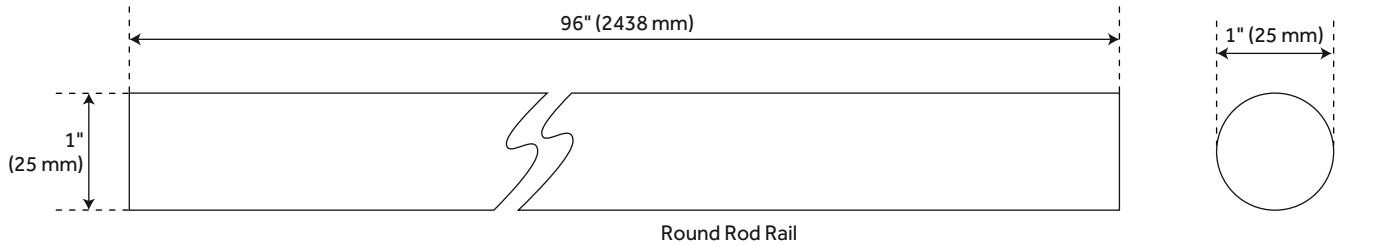

96" AMICI SINGLE ROLLER TOP-MOUNT BARN DOOR HARDWARE KIT - STAINLESS STEEL

SKU: 456753

Non-Mortise Floor Guide

Mortise Floor Guide

All dimensions and specifications are nominal and may vary. Use actual products for accuracy in critical situations.