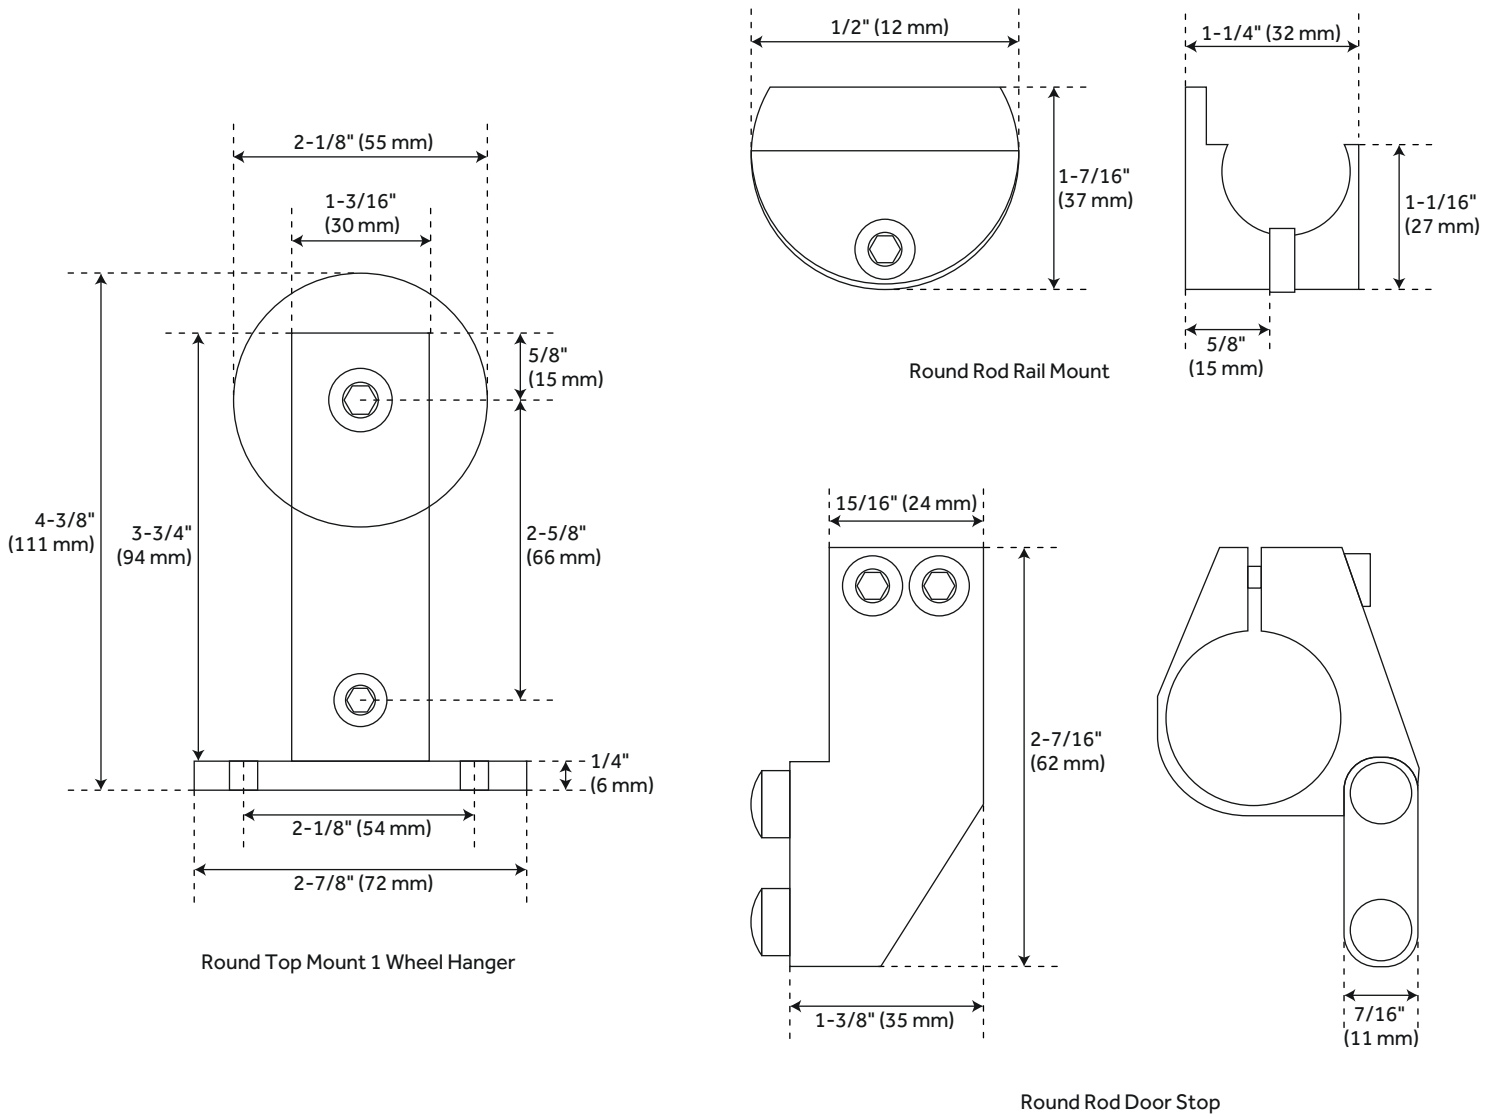

96" AMICI SINGLE ROLLER TOP-MOUNT BARN DOOR HARDWARE KIT - STAINLESS STEEL

SKU: 456753

Code: HBD6060X96

FEATURES

Design: Modern
Product Finish: Stainless Steel
Material: Stainless Steel
Length: 96"
Height: 4-3/8"
Depth: 1-3/8"
Mounting Hardware Included: Yes
Mounting Hardware Concealed: No
Weight Limit (lbs): 220
Mounts From: Front

REVISED 4/3/2023

96" AMICI SINGLE ROLLER TOP-MOUNT BARN DOOR HARDWARE KIT - STAINLESS STEEL

SKU: 456753

Code: HBD6060X96

ADDITIONAL FEATURES

- For doors up to 48" wide.
- Wheel: 2-1/8" diameter.
- Steel 1-1/4" diameter roller bearings.
- Track Size: 1" Stainless Steel, 96".
- Strap Size: 5/16" Steel, 4-1/2" X 1-1/5".

REVISED 4/3/2023

96" AMICI SINGLE ROLLER TOP-MOUNT BARN DOOR HARDWARE KIT - STAINLESS STEEL

SKU: 456753

All dimensions and specifications are nominal and may vary. Use actual products for accuracy in critical situations.