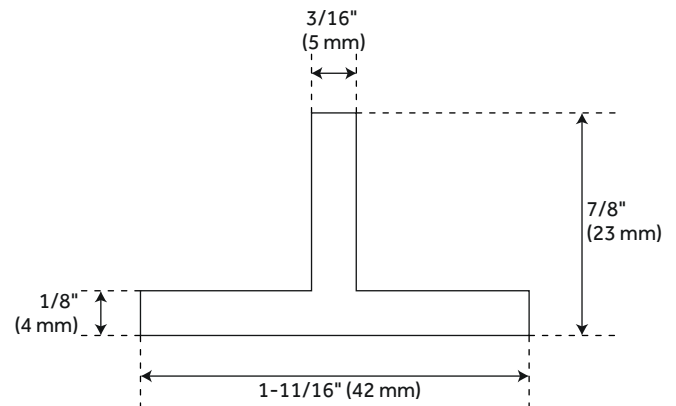

96" AMICI TWIN ROLLER TOP-MOUNT BARN DOOR HARDWARE KIT - STAINLESS STEEL

SKU: 456754
Code: HBD6065X96

FEATURES

Design: Modern
Product Finish: Stainless Steel
Material: Stainless Steel
Length: 96"
Height: 4-3/8"
Depth: 1-3/8"
Mounting Hardware Included: Yes
Mounting Hardware Concealed: No
Weight Limit (lbs): 220
Mounts From: Front
Size: No

REVISED 4/3/2023

96" AMICI TWIN ROLLER TOP-MOUNT BARN DOOR HARDWARE KIT - STAINLESS STEEL

SKU: 456754

Code: HBD6065X96

ADDITIONAL FEATURES

- For doors up to 48" wide.
- Wheel: 2-1/8" diameter.
- Stainless Steel 1-1/4" diameter roller bearings.
- Track Size: 1" Stainless Steel, 96".
- Strap Size: 5/16" Stainless Steel, 4-1/2" X 1-1/5".

96" AMICI TWIN ROLLER TOP-MOUNT BARN DOOR HARDWARE KIT - STAINLESS STEEL

SKU: 456754

Round Rod Rail Mount Disk

Non-Mortise Floor Guide

Mortise Floor Guide

All dimensions and specifications are nominal and may vary. Use actual products for accuracy in critical situations.