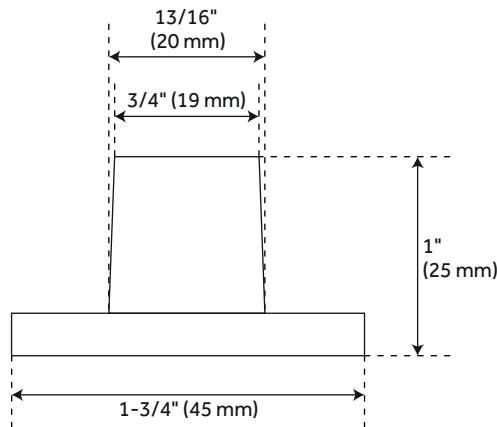

Non-Mortise Floor Guide