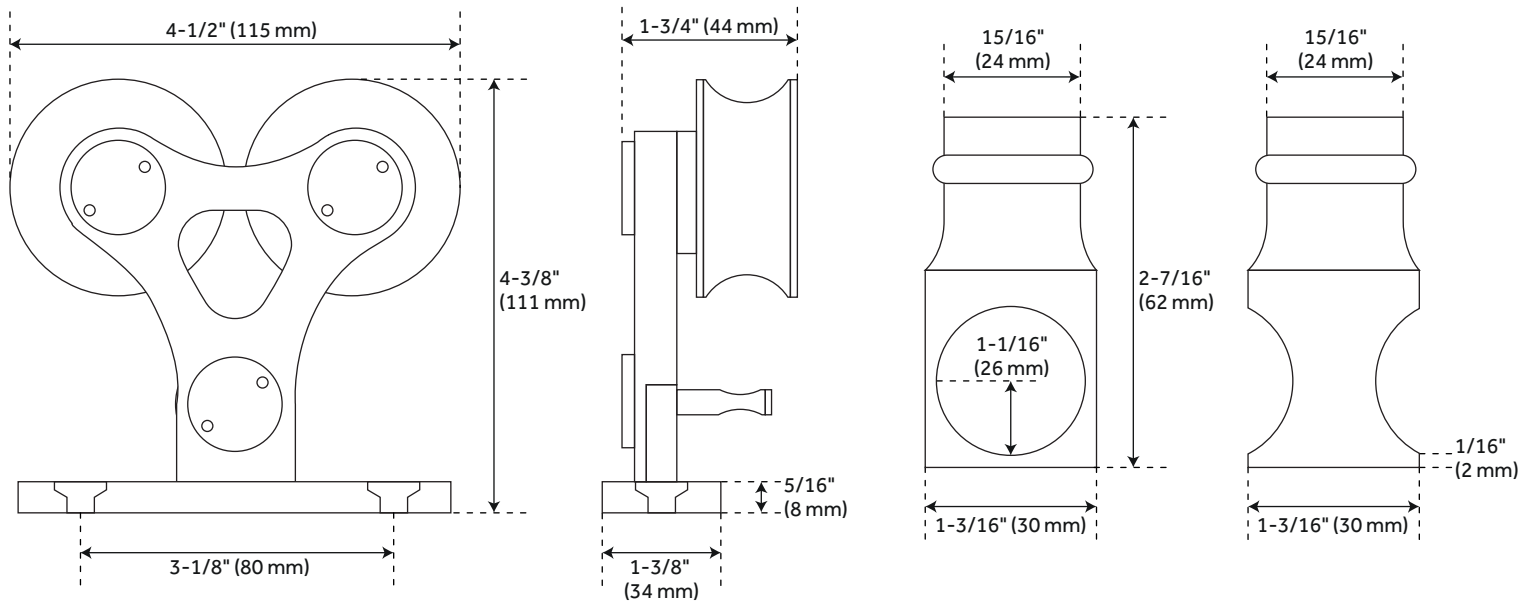

96" AMICI TWIN ROLLER TOP-MOUNT BARN DOOR HARDWARE KIT - STAINLESS STEEL

SKU: 456754
Code: HBD6065X96

FEATURES

Design: Modern
Product Finish: Stainless Steel
Material: Stainless Steel
Length: 96"
Height: 4-3/8"
Depth: 1-3/8"
Mounting Hardware Included: Yes
Mounting Hardware Concealed: No
Weight Limit (lbs): 220
Mounts From: Front
Size: No

REVISED 4/3/2023

96" AMICI TWIN ROLLER TOP-MOUNT BARN DOOR HARDWARE KIT - STAINLESS STEEL

SKU: 456754

Code: HBD6065X96

ADDITIONAL FEATURES

- For doors up to 48" wide.
- Wheel: 2-1/8" diameter.
- Stainless Steel 1-1/4" diameter roller bearings.
- Track Size: 1" Stainless Steel, 96".
- Strap Size: 5/16" Stainless Steel, 4-1/2" X 1-1/5".

REVISED 4/3/2023

96" AMICI TWIN ROLLER TOP-MOUNT BARN DOOR HARDWARE KIT - STAINLESS STEEL

SKU: 456754

Round Rod Rail

Round Rod Top Mount 2 Wheel Hanger

Round Rod Door Stop

All dimensions and specifications are nominal and may vary. Use actual products for accuracy in critical situations.