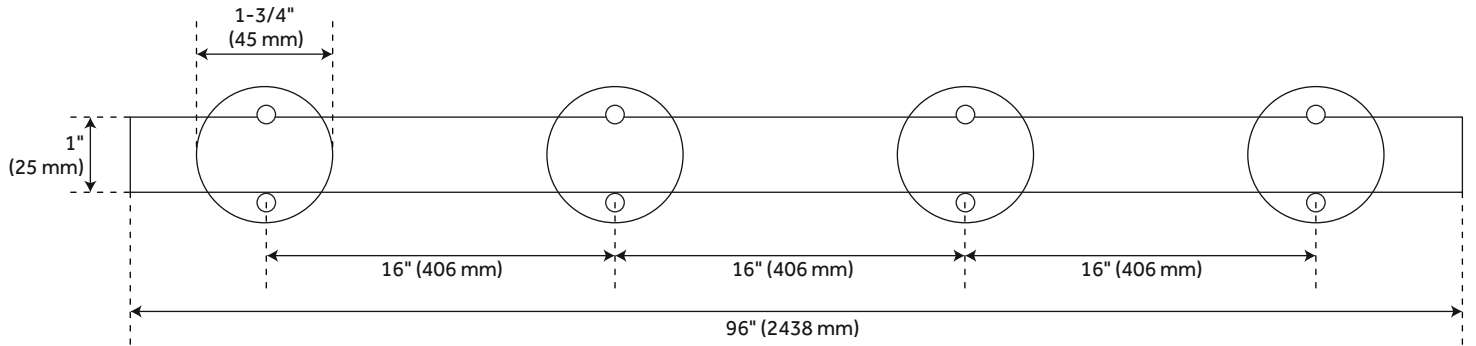

96" AMICI TWIN ROLLER TOP-MOUNT BARN DOOR HARDWARE KIT - STAINLESS STEEL

SKU: 456754
Code: HBD6065X96

FEATURES

Design: Modern
Product Finish: Stainless Steel
Material: Stainless Steel
Length: 96"
Height: 4-3/8"
Depth: 1-3/8"
Mounting Hardware Included: Yes
Mounting Hardware Concealed: No
Weight Limit (lbs): 220
Mounts From: Front
Size: No

REVISED 4/3/2023

96" AMICI TWIN ROLLER TOP-MOUNT BARN DOOR HARDWARE KIT - STAINLESS STEEL

SKU: 456754

Code: HBD6065X96

ADDITIONAL FEATURES

- For doors up to 48" wide.
- Wheel: 2-1/8" diameter.
- Stainless Steel 1-1/4" diameter roller bearings.
- Track Size: 1" Stainless Steel, 96".
- Strap Size: 5/16" Stainless Steel, 4-1/2" X 1-1/5".

REVISED 4/3/2023

96" AMICI TWIN ROLLER TOP-MOUNT BARN DOOR HARDWARE KIT - STAINLESS STEEL

SKU: 456754

Round Rod Rail

Round Rod Top Mount 2 Wheel Hanger

Round Rod Door Stop

All dimensions and specifications are nominal and may vary. Use actual products for accuracy in critical situations.