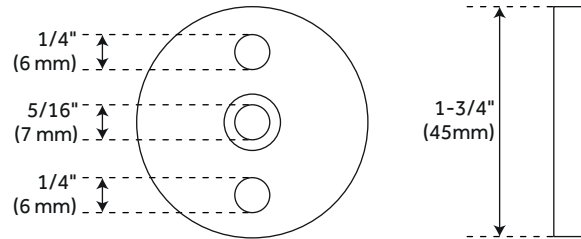

96" AMICI TWIN ROLLER TOP-MOUNT BARN DOOR HARDWARE KIT - STAINLESS STEEL

SKU: 456754

Round Rod Rail Mount Disk