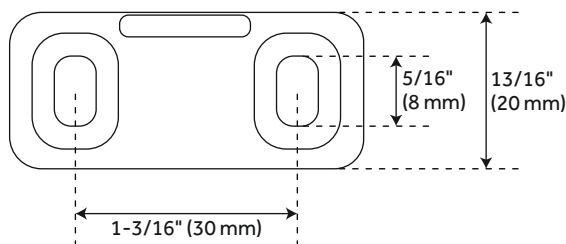

96" AMICI TWIN ROLLER TOP-MOUNT BARN DOOR HARDWARE KIT - STAINLESS STEEL

SKU: 456754
Code: HBD6065X96

FEATURES

Design: Modern
Product Finish: Stainless Steel
Material: Stainless Steel
Length: 96"
Height: 4-3/8"
Depth: 1-3/8"
Mounting Hardware Included: Yes
Mounting Hardware Concealed: No
Weight Limit (lbs): 220
Mounts From: Front
Size: No

REVISED 4/3/2023

96" AMICI TWIN ROLLER TOP-MOUNT BARN DOOR HARDWARE KIT - STAINLESS STEEL

SKU: 456754

Code: HBD6065X96

ADDITIONAL FEATURES

- For doors up to 48" wide.
- Wheel: 2-1/8" diameter.
- Stainless Steel 1-1/4" diameter roller bearings.
- Track Size: 1" Stainless Steel, 96".
- Strap Size: 5/16" Stainless Steel, 4-1/2" X 1-1/5".

REVISED 4/3/2023

96" AMICI TWIN ROLLER TOP-MOUNT BARN DOOR HARDWARE KIT - STAINLESS STEEL

SKU: 456754

Round Rod Rail

Round Rod Top Mount 2 Wheel Hanger

Round Rod Door Stop

All dimensions and specifications are nominal and may vary. Use actual products for accuracy in critical situations.

96" AMICI TWIN ROLLER TOP-MOUNT BARN DOOR HARDWARE KIT - STAINLESS STEEL

SKU: 456754

Round Rod Rail Mount Disk

Non-Mortise Floor Guide

Mortise Floor Guide

All dimensions and specifications are nominal and may vary. Use actual products for accuracy in critical situations.