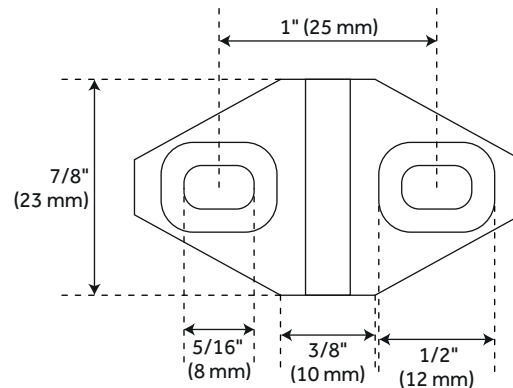

96" AMICI TWIN ROLLER TOP-MOUNT BARN DOOR HARDWARE KIT - STAINLESS STEEL

SKU: 456754
Code: HBD6065X96

FEATURES

Design: Modern
Product Finish: Stainless Steel
Material: Stainless Steel
Length: 96"
Height: 4-3/8"
Depth: 1-3/8"
Mounting Hardware Included: Yes
Mounting Hardware Concealed: No
Weight Limit (lbs): 220
Mounts From: Front
Size: No

REVISED 4/3/2023

96" AMICI TWIN ROLLER TOP-MOUNT BARN DOOR HARDWARE KIT - STAINLESS STEEL

SKU: 456754

Code: HBD6065X96

ADDITIONAL FEATURES

- For doors up to 48" wide.
- Wheel: 2-1/8" diameter.
- Stainless Steel 1-1/4" diameter roller bearings.
- Track Size: 1" Stainless Steel, 96".
- Strap Size: 5/16" Stainless Steel, 4-1/2" X 1-1/5".

96" AMICI TWIN ROLLER TOP-MOUNT BARN DOOR HARDWARE KIT - STAINLESS STEEL

SKU: 456754

Round Rod Rail Mount Disk

Non-Mortise Floor Guide

Mortise Floor Guide

All dimensions and specifications are nominal and may vary. Use actual products for accuracy in critical situations.