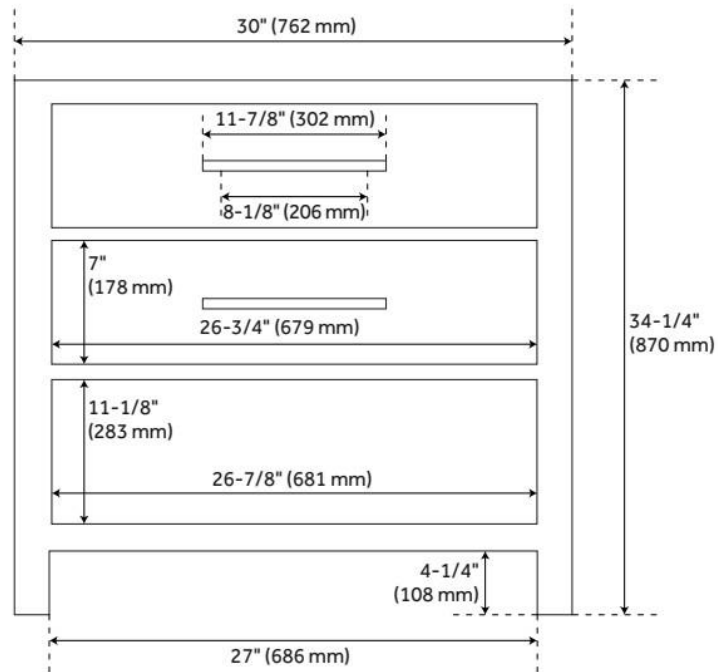

30" ROBERTSON CONSOLE VANITY - BLACK - VANITY CABINET ONLY

SKU: 457682
Code: SH457682

REVISED 8/8/2024