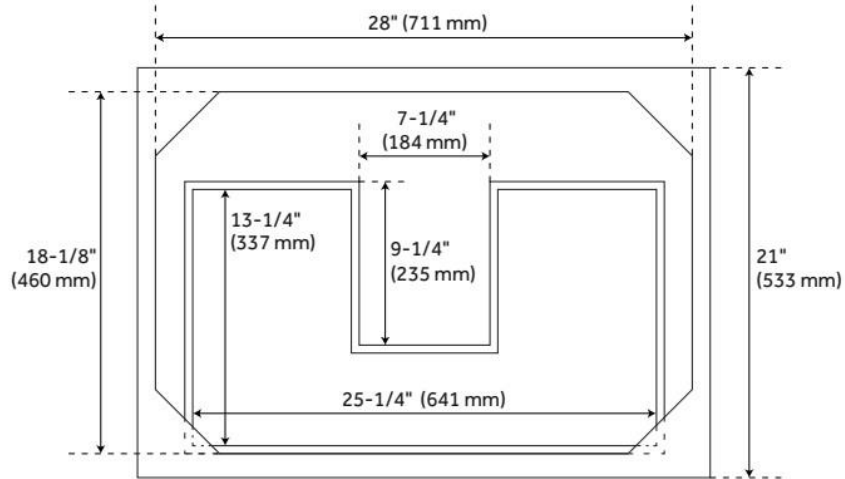

30" ROBERTSON CONSOLE VANITY - BLACK - VANITY CABINET ONLY

SKU: 457682
Code: SH457682

REVISED 8/8/2024