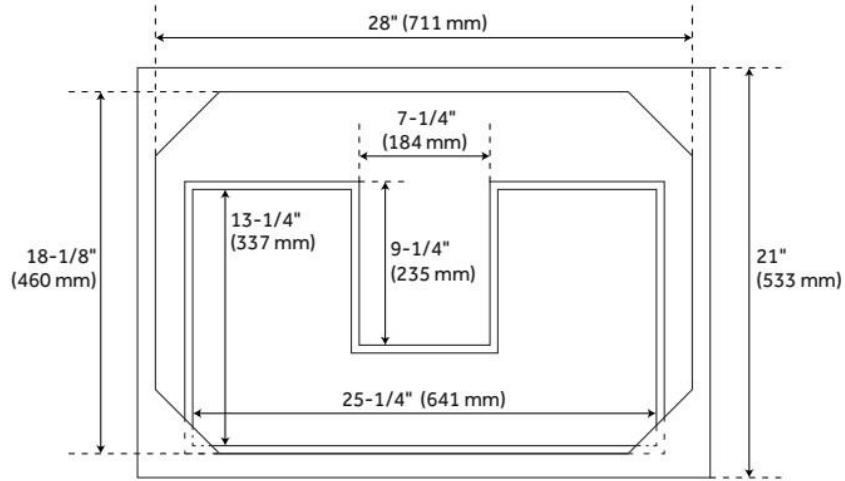

30" ROBERTSON CONSOLE VANITY - MIDNIGHT NAVY BLUE - VANITY CABINET ONLY

SKU: 457683
Code: SH457683

REVISED 8/8/2024