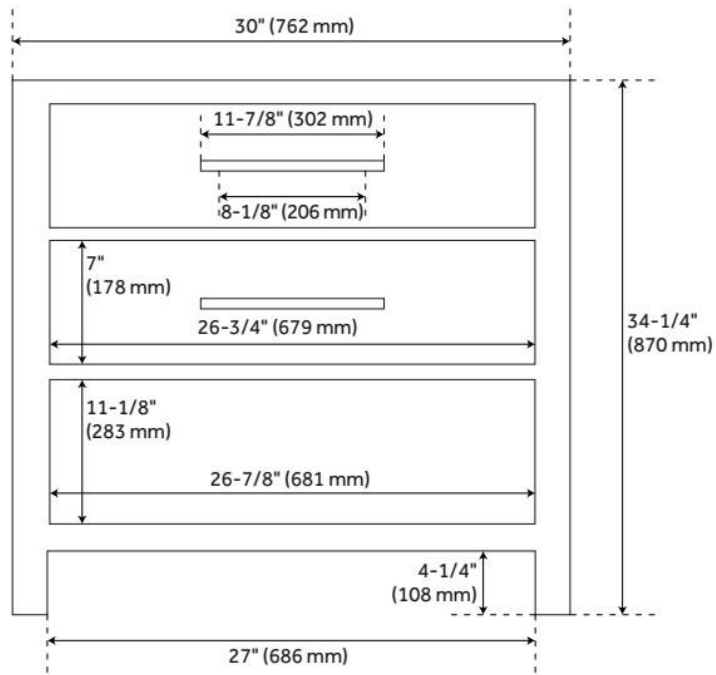

30" ROBERTSON CONSOLE VANITY - MIDNIGHT NAVY BLUE - VANITY CABINET ONLY

SKU: 457683
Code: SH457683

REVISED 8/8/2024