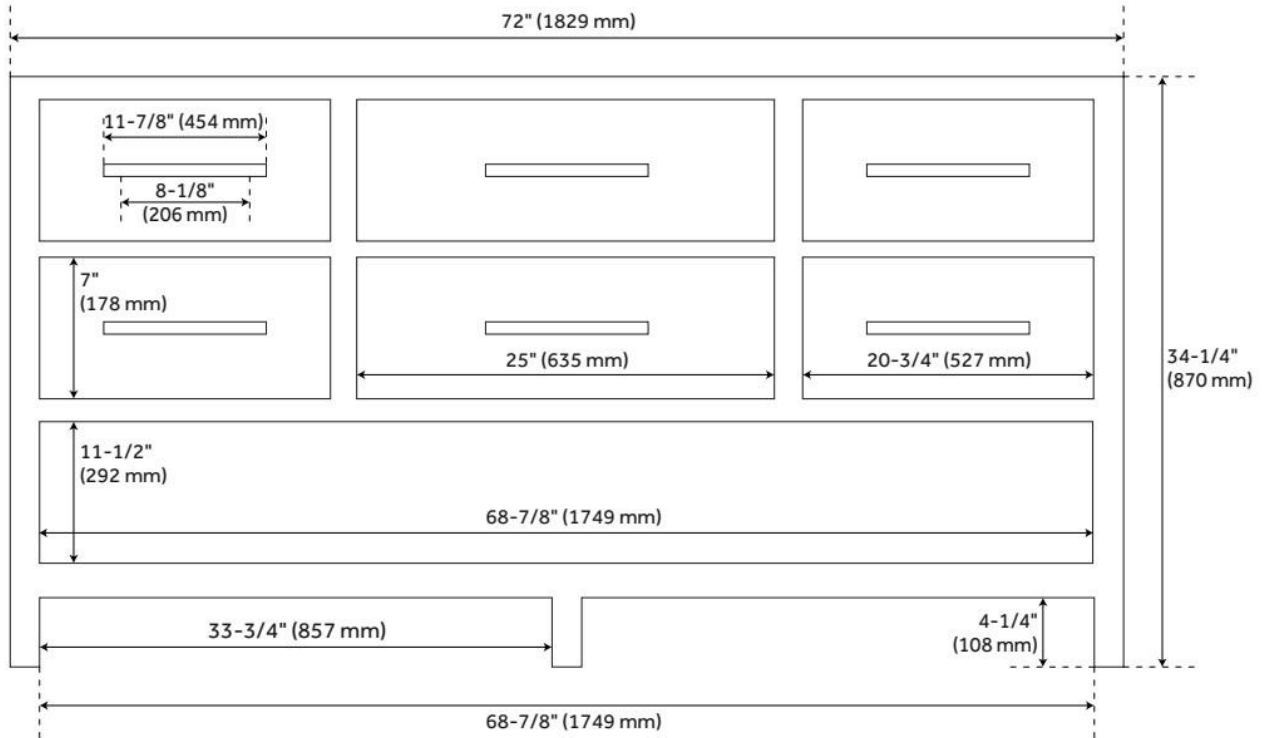

72" ROBERTSON CONSOLE VANITY - BLACK - VANITY CABINET ONLY

SKU: 459051
Code: SH459051

REVISED 8/7/2024