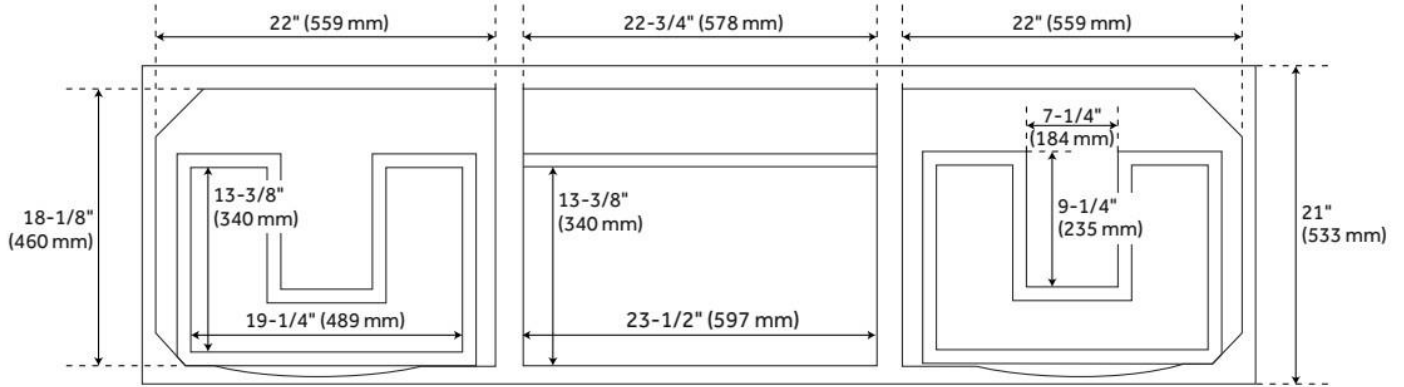

72" ROBERTSON CONSOLE VANITY - BLACK - VANITY CABINET ONLY

SKU: 459051
Code: SH459051

REVISED 8/7/2024