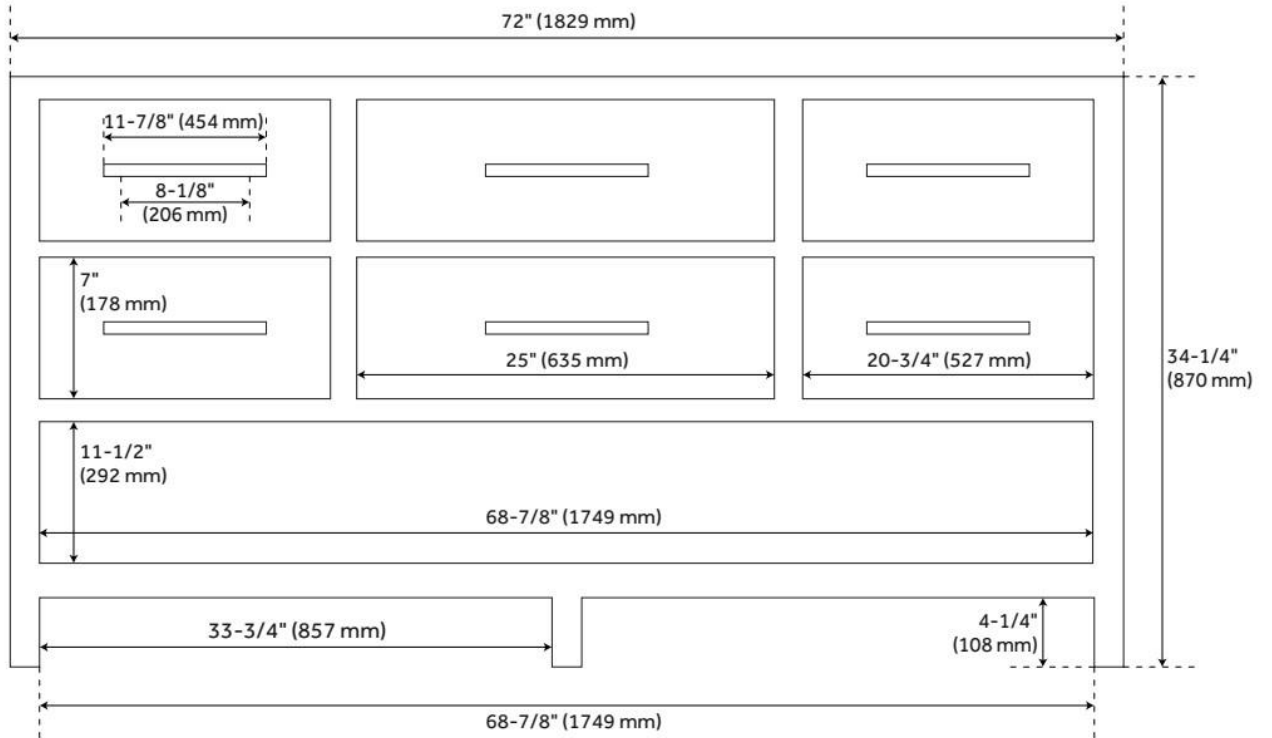

72" ROBERTSON CONSOLE VANITY - MIDNIGHT NAVY BLUE - VANITY CABINET ONLY

SKU: 459052
Code: SH459052

REVISED 8/8/2024