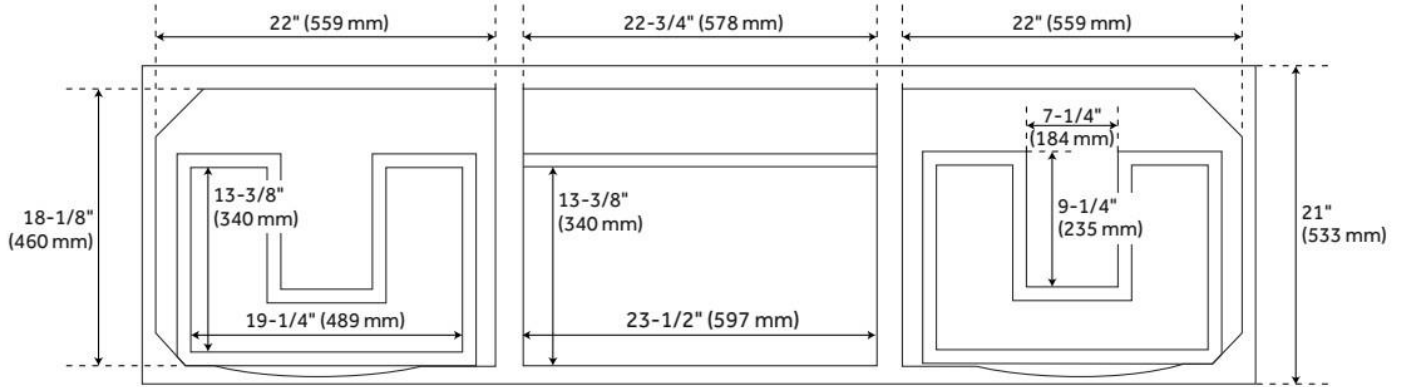

72" ROBERTSON CONSOLE VANITY - MIDNIGHT NAVY BLUE - VANITY CABINET ONLY

SKU: 459052
Code: SH459052

REVISED 8/8/2024