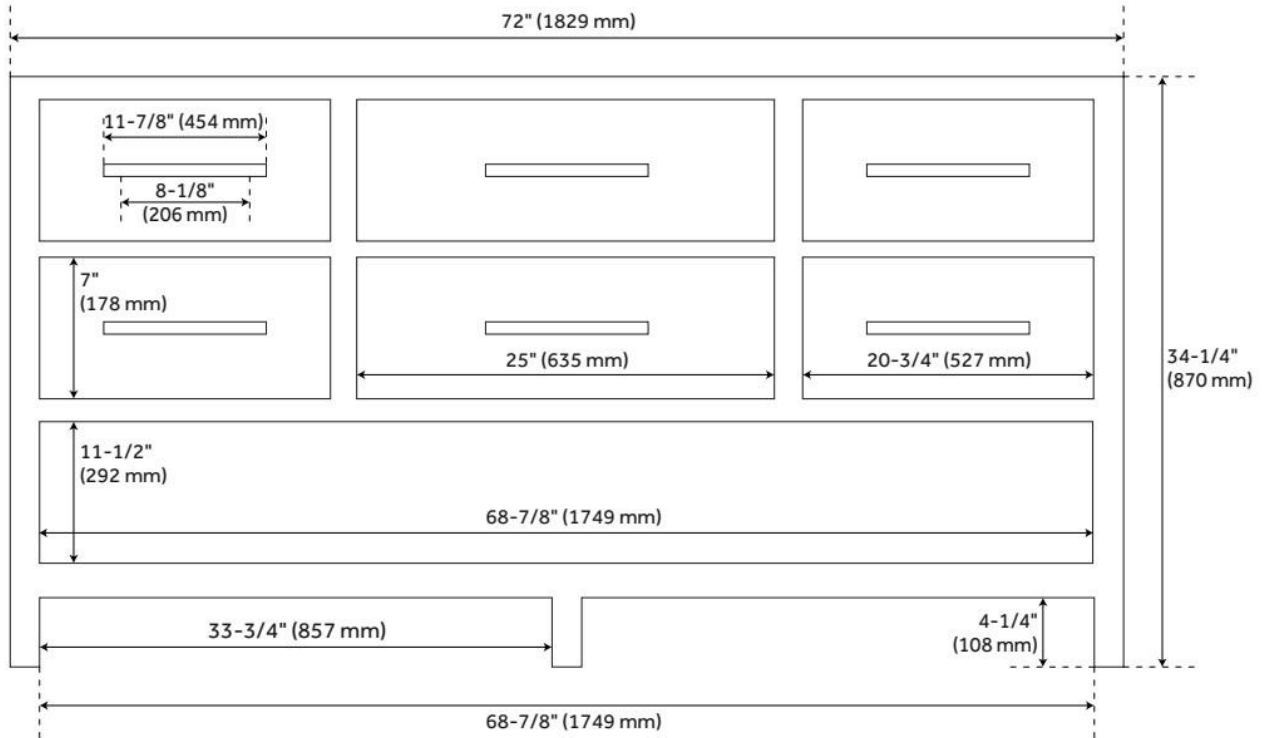

72" ROBERTSON CONSOLE VANITY - BRIGHT WHITE - VANITY CABINET ONLY

SKU: 459053
Code: SH459053

FEATURES

Material: Mahogany
Product Finish: Bright White
Number of Drawers: 4
Soft-Close Slides: Yes
Hardware Finish: Antique Brass
Built-In Adjusters: Yes

ADDITIONAL FEATURES

- [Wood finish samples available.](#)

REVISED 8/5/2024

72" ROBERTSON CONSOLE VANITY - BRIGHT WHITE - VANITY CABINET ONLY

SKU: 459053
Code: SH459053

REVISED 8/5/2024