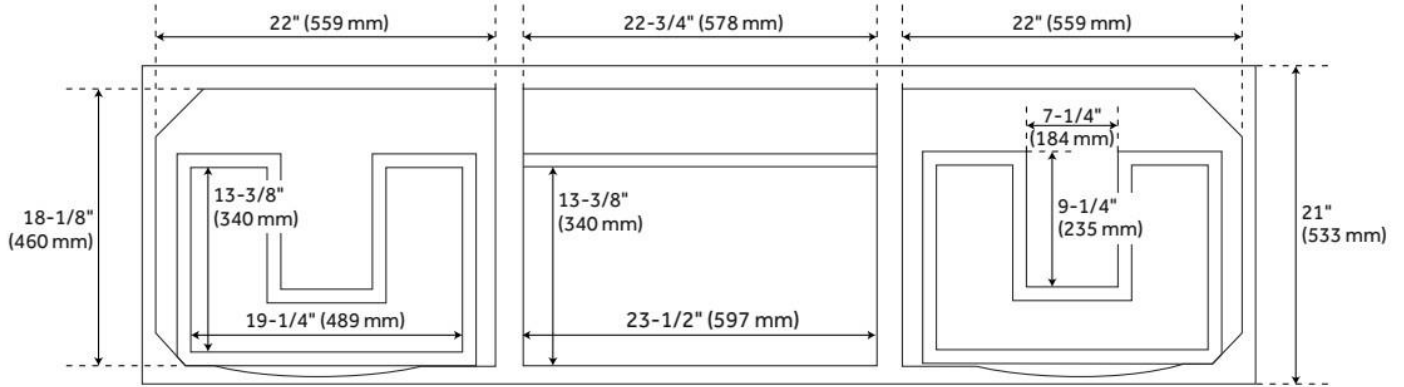

72" ROBERTSON CONSOLE VANITY - BRIGHT WHITE - VANITY CABINET ONLY

SKU: 459053
Code: SH459053

FEATURES

Material: Mahogany
Product Finish: Bright White
Number of Drawers: 4
Soft-Close Slides: Yes
Hardware Finish: Antique Brass
Built-In Adjusters: Yes

ADDITIONAL FEATURES

- [Wood finish samples available.](#)

REVISED 8/5/2024

72" ROBERTSON CONSOLE VANITY - BRIGHT WHITE - VANITY CABINET ONLY

SKU: 459053
Code: SH459053

REVISED 8/5/2024