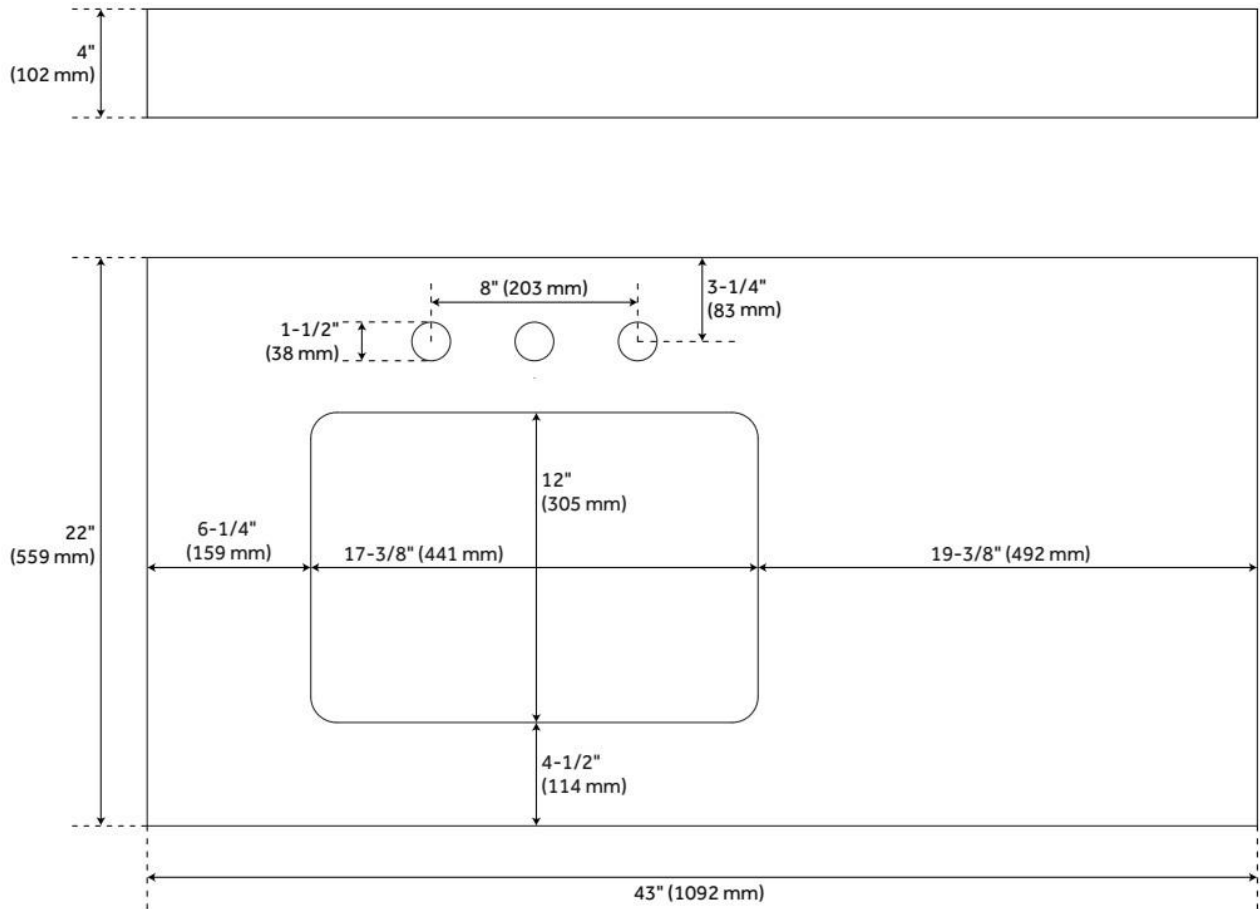

# 43" X 22" 3CM GRANITE VANITY TOP FOR LEFT OFFSET RECTANGULAR UNDERMOUNT SINK-WHITE-

SKU: 459341  
Code: SH459341

# 43" X 22" 3CM GRANITE VANITY TOP FOR LEFT OFFSET RECTANGULAR UNDERMOUNT SINK-WHITE-

SKU: 459341  
Code: SH459341

REVISED 7/29/2024

## FEATURES

Material: Porcelain  
Product Finish: White  
Installation Type: Undermount  
Shape: Rectangle  
Drain Placement: Center  
Fits Drain Hole Size: 1-1/2"  
Faucet Centers: No Faucet Hole  
Overflow Hole: Yes  
Mounting Hardware Included: Yes