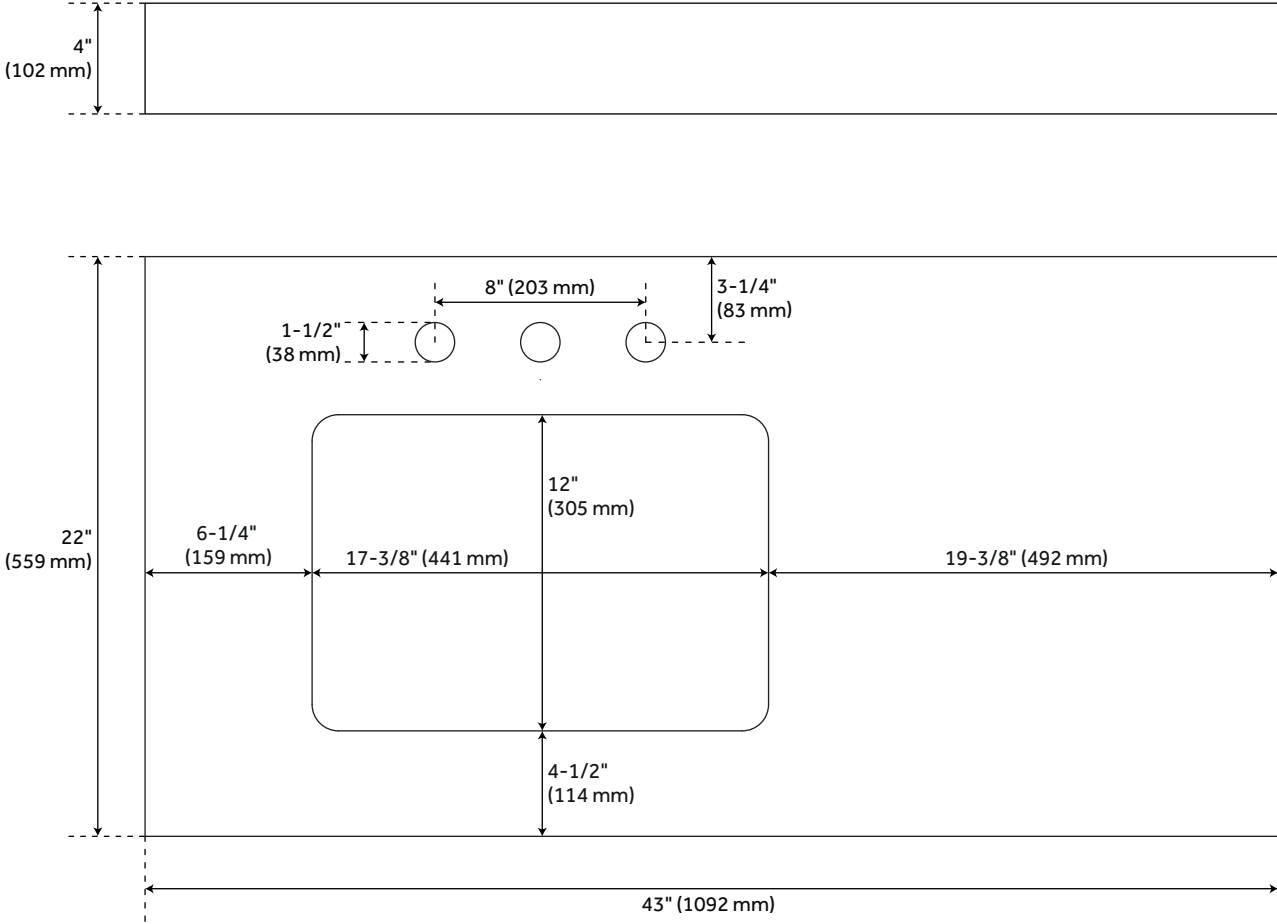

43" X 22" 3CM GRANITE VANITY TOP FOR LEFT OFFSET RECTANGULAR UNDERMOUNT SINK-WHITE-

SKU: 459341
Code: SH459341

ASSE 1016 Type P/T

FEATURES

Width: 43"
Depth: 22"
Assembly Required: Yes
Number of Basins: 1
Sink Installation: Undermount - Rectangle
Vanity Top Options: Absolute Black Granite
Faucet Centers: 8"
Basin Length: 18-1/8"
Basin Width: 12-3/4"
Water Depth To Overflow: 4-1/8"
Fits Drain Hole Size: 1-1/2"
Faucet Included: No
Vanity Top Material: Granite
Sink Material: Porcelain
Vanity Top Thickness: 3cm
Water Depth to Rim: 5-1/2"
Sink Included: Yes
Sink Color: White
Basin Overflow: Yes
Vanity Top Included: Yes
Vanity Top Depth: 22"
Vanity Top Width: 43"
Backsplash: Yes

REVISED 4/6/2023

43" X 22" 3CM GRANITE VANITY TOP FOR LEFT OFFSET RECTANGULAR UNDERMOUNT SINK-WHITE-

SKU: 459341
Code: SH459341

ADDITIONAL FEATURES

- Granite is A-grade.
- Each stone top is carved from a single piece of stone and will feature natural variations.

REVISED 4/6/2023

43" X 22" 3CM GRANITE TOP FOR RUMB SINK - LEFT OFFSET - 8" HOLES - ABSOLUTE BLACK

All dimensions and specifications are nominal and may vary. Use actual products for accuracy in critical situations.

43" X 22" 3CM GRANITE TOP FOR RUMB SINK - WHITE PORCELAIN SINK

All dimensions and specifications are nominal and may vary. Use actual products for accuracy in critical situations.