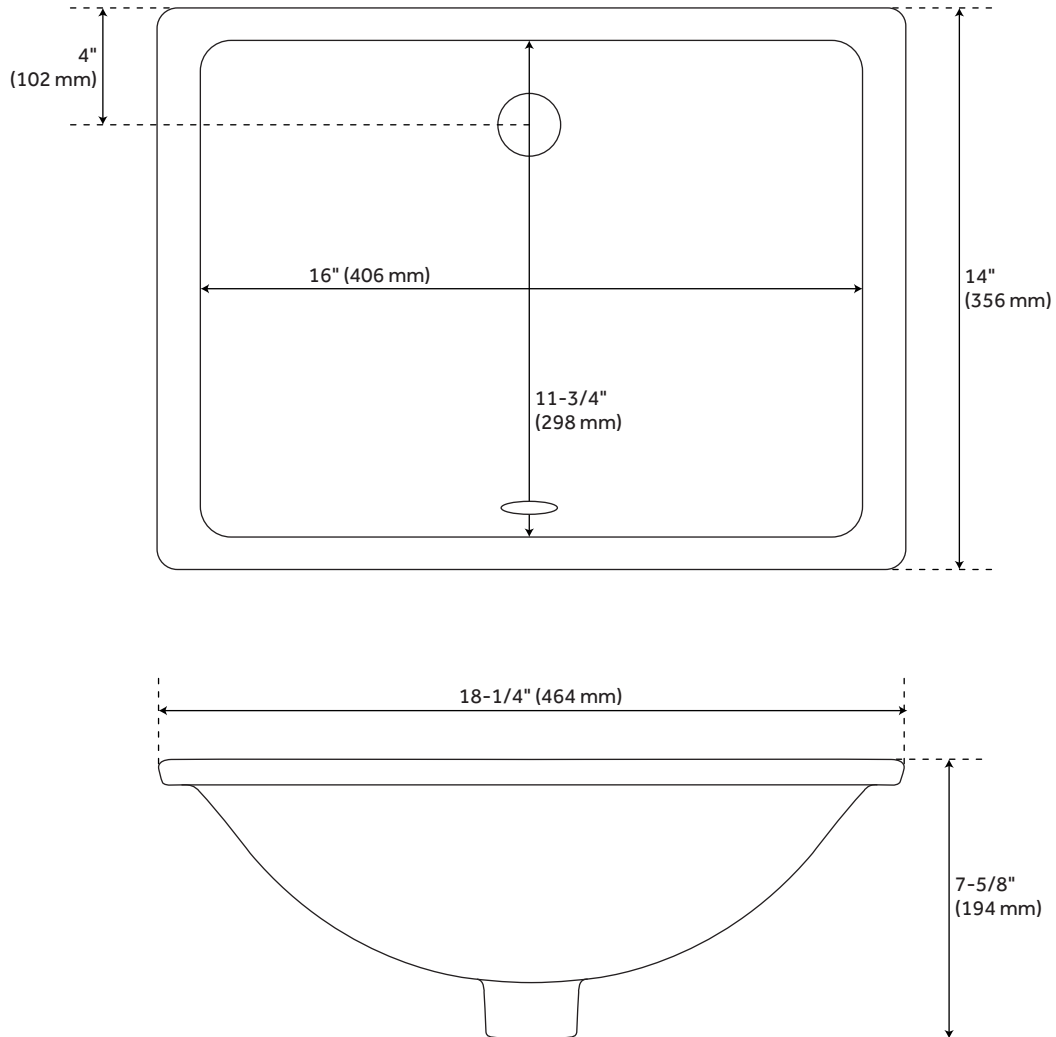

43" X 22" 3CM GRANITE VANITY TOP FOR LEFT OFFSET RECTANGULAR UNDERMOUNT SINK-WHITE-

SKU: 459341
Code: SH459341

ASSE 1016 Type P/T

FEATURES

Width: 43"
Depth: 22"
Assembly Required: Yes
Number of Basins: 1
Sink Installation: Undermount - Rectangle
Vanity Top Options: Absolute Black Granite
Faucet Centers: 8"
Basin Length: 18-1/8"
Basin Width: 12-3/4"
Water Depth To Overflow: 4-1/8"
Fits Drain Hole Size: 1-1/2"
Faucet Included: No
Vanity Top Material: Granite
Sink Material: Porcelain
Vanity Top Thickness: 3cm
Water Depth to Rim: 5-1/2"
Sink Included: Yes
Sink Color: White
Basin Overflow: Yes
Vanity Top Included: Yes
Vanity Top Depth: 22"
Vanity Top Width: 43"
Backsplash: Yes

REVISED 4/6/2023

43" X 22" 3CM GRANITE VANITY TOP FOR LEFT OFFSET RECTANGULAR UNDERMOUNT SINK-WHITE-

SKU: 459341
Code: SH459341

ADDITIONAL FEATURES

- Granite is A-grade.
- Each stone top is carved from a single piece of stone and will feature natural variations.

REVISED 4/6/2023

43" X 22" 3CM GRANITE TOP FOR RUMB SINK - LEFT OFFSET - 8" HOLES - ABSOLUTE BLACK

All dimensions and specifications are nominal and may vary. Use actual products for accuracy in critical situations.

43" X 22" 3CM GRANITE TOP FOR RUMB SINK - WHITE PORCELAIN SINK

All dimensions and specifications are nominal and may vary. Use actual products for accuracy in critical situations.