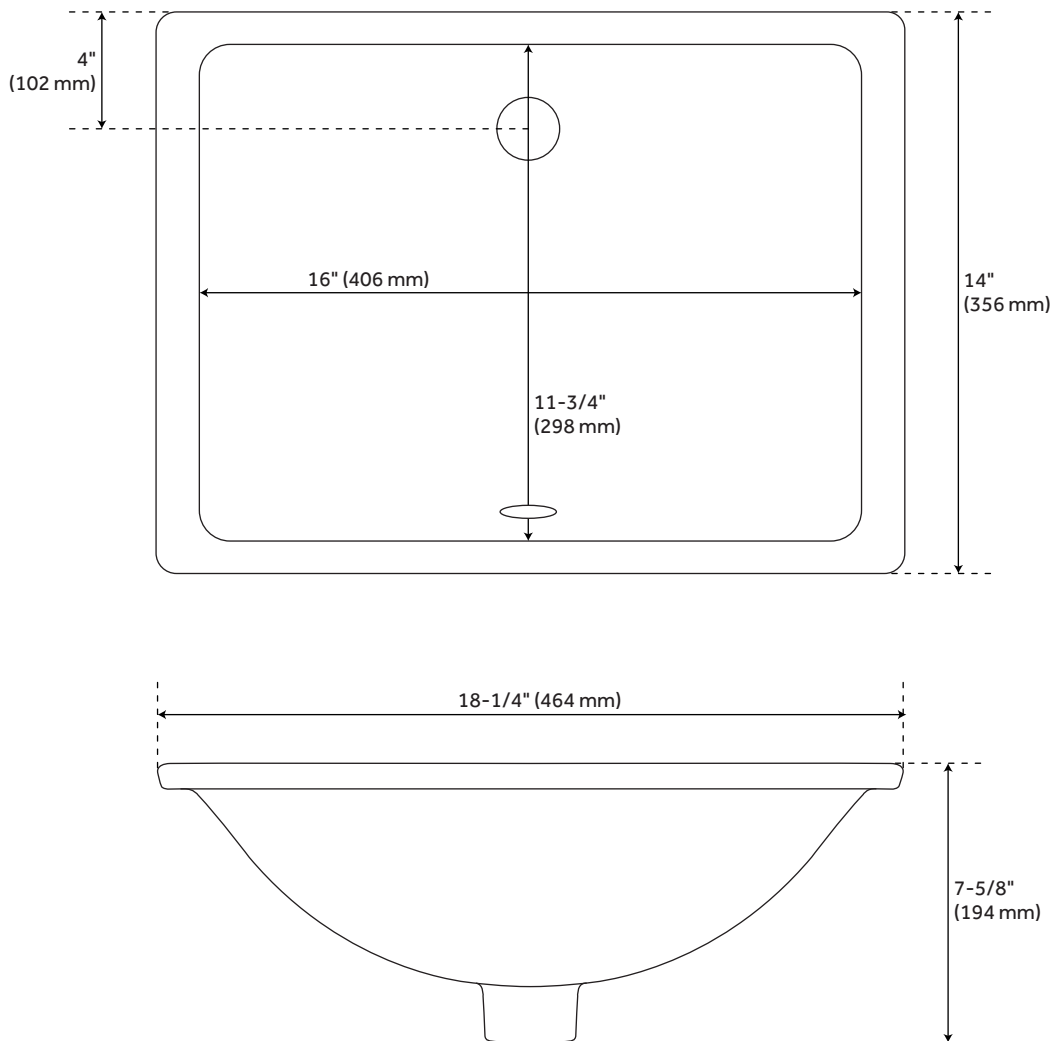

43" X 22" 3CM MARBLE VANITY TOP FOR LEFT OFFSET RECTANGULAR UNDERMOUNT SINK-WHITE-CARRARA

SKU: 459342
Code: SH459342

FEATURES

Width: 43"
Depth: 22"
Assembly Required: Yes
Number of Basins: 1
Sink Installation: Undermount - Rectangle
Vanity Top Options: Carrara Marble
Faucet Centers: 8"
Basin Length: 18-1/8"
Basin Width: 12-3/4"
Water Depth To Overflow: 4-1/8"
Fits Drain Hole Size: 1-1/2"
Faucet Included: No
Vanity Top Material: Marble
Sink Material: Porcelain
Vanity Top Thickness: 3cm
Water Depth to Rim: 5-1/2"
Sink Included: Yes
Sink Color: White
Basin Overflow: Yes
Vanity Top Included: Yes
Vanity Top Depth: 22"
Vanity Top Width: 43"
Backsplash: Yes

REVISED 4/6/2023

43" X 22" 3CM MARBLE VANITY TOP FOR LEFT OFFSET RECTANGULAR UNDERMOUNT SINK-WHITE-CARRARA

SKU: 459342
Code: SH459342

ADDITIONAL FEATURES

- Polished Carrara Marble is sourced from Italy.
- Each stone top is carved from a single piece of stone and will feature natural variations.

REVISED 4/6/2023

43" X 22" 3CM MARBLE TOP FOR RUMB SINK - LEFT OFFSET - 8" HOLES - CARRARA

All dimensions and specifications are nominal and may vary. Use actual products for accuracy in critical situations.

43" X 22" 3CM MARBLE TOP FOR RUMB SINK - WHITE PORCELAIN SINK

All dimensions and specifications are nominal and may vary. Use actual products for accuracy in critical situations.