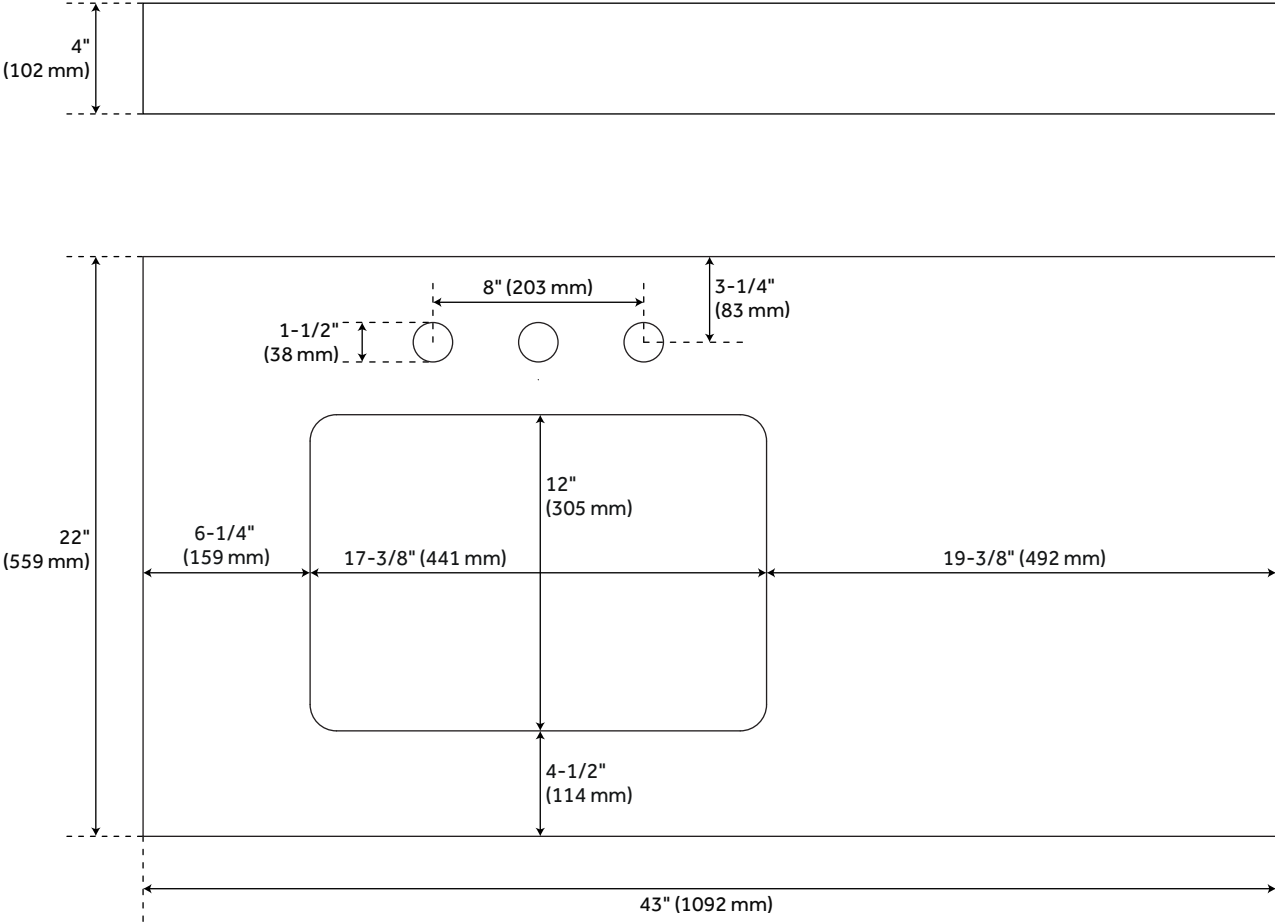

43" X 22" 3CM MARBLE VANITY TOP FOR LEFT OFFSET RECTANGULAR UNDERMOUNT SINK-WHITE-CARRARA

SKU: 459342
Code: SH459342

FEATURES

Width: 43"
Depth: 22"
Assembly Required: Yes
Number of Basins: 1
Sink Installation: Undermount - Rectangle
Vanity Top Options: Carrara Marble
Faucet Centers: 8"
Basin Length: 18-1/8"
Basin Width: 12-3/4"
Water Depth To Overflow: 4-1/8"
Fits Drain Hole Size: 1-1/2"
Faucet Included: No
Vanity Top Material: Marble
Sink Material: Porcelain
Vanity Top Thickness: 3cm
Water Depth to Rim: 5-1/2"
Sink Included: Yes
Sink Color: White
Basin Overflow: Yes
Vanity Top Included: Yes
Vanity Top Depth: 22"
Vanity Top Width: 43"
Backsplash: Yes

REVISED 4/6/2023

43" X 22" 3CM MARBLE VANITY TOP FOR LEFT OFFSET RECTANGULAR UNDERMOUNT SINK-WHITE-CARRARA

SKU: 459342
Code: SH459342

ADDITIONAL FEATURES

- Polished Carrara Marble is sourced from Italy.
- Each stone top is carved from a single piece of stone and will feature natural variations.

REVISED 4/6/2023

43" X 22" 3CM MARBLE TOP FOR RUMB SINK - LEFT OFFSET - 8" HOLES - CARRARA

All dimensions and specifications are nominal and may vary. Use actual products for accuracy in critical situations.

43" X 22" 3CM MARBLE TOP FOR RUMB SINK - WHITE PORCELAIN SINK

All dimensions and specifications are nominal and may vary. Use actual products for accuracy in critical situations.