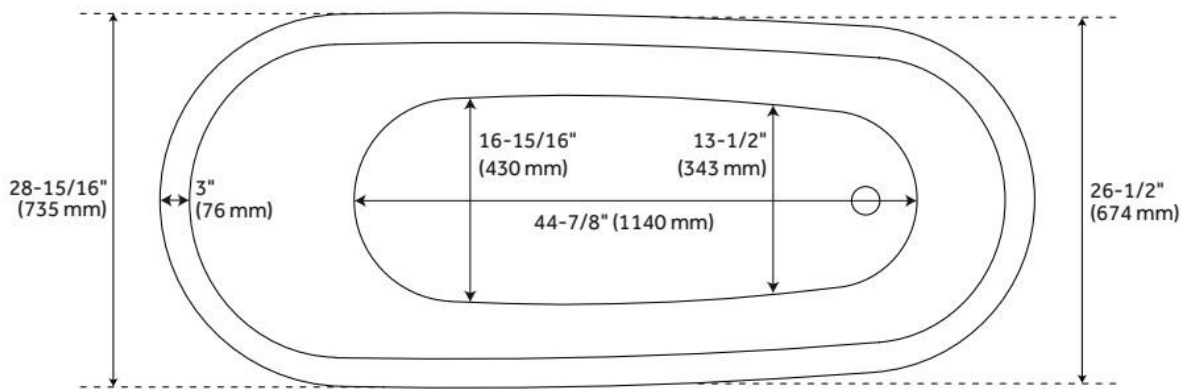

67" ALVARO ACRYLIC SLIPPER TUB

SKU: 459349
Code: SH459349

REVISED 8/13/2024