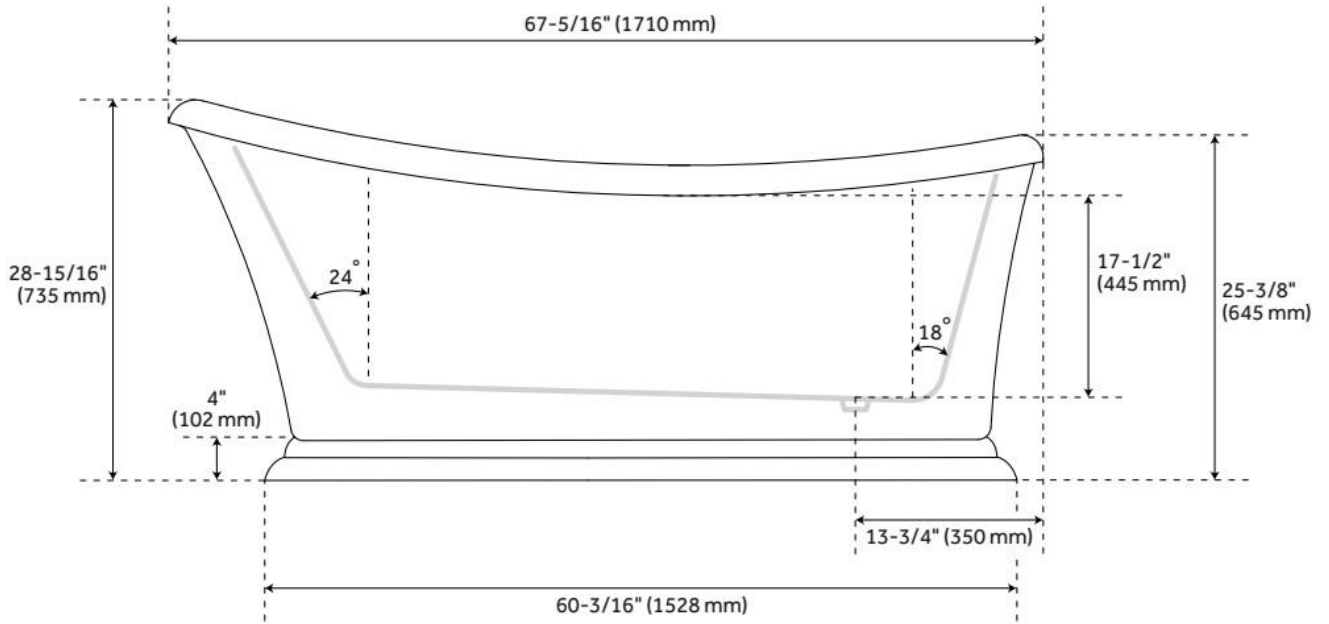

## FEATURES

Tub Material: Acrylic  
Product Finish: White  
Shape: Oval  
Tub Drain Placement: End  
Drain Included: Yes  
Drain and Overflow Finish: White  
Water Depth to Overflow: 14-3/4"  
Water Capacity (Gallons): 69  
Built-In Adjusters: Yes  
Tub Weight Uncrated (lbs): 168

## ADDITIONAL FEATURES

- All dimensions are ( $\pm 1/2$ ").
- Formed of two acrylic sheets, partially filled with fiberglass and resin for added durability.
- Optional Quick Connect Drop-In Drain Kit Includes:
  - Floor Plate, 1-1/2" PVC Pipe, 2" x 1-1/2" Trap Adapters, 1 Brass Threaded, 1 Brass Unthreaded Tailpiece and Plug.
  - Installs above your subfloor, but underneath your cement floor or tile, so you do not need access below the fixture.

# 67" ALVARO ACRYLIC SLIPPER TUB

SKU: 459349  
Code: SH459349

REVISED 8/13/2024