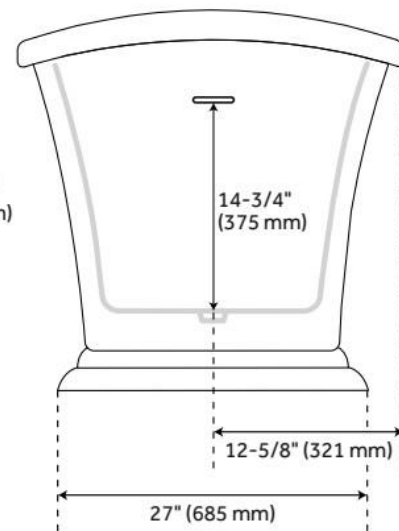

## FEATURES

Tub Material: Acrylic  
Product Finish: White  
Shape: Oval  
Tub Drain Placement: End  
Drain Included: Yes  
Drain and Overflow Finish: White  
Water Depth to Overflow: 14-3/4"  
Water Capacity (Gallons): 69  
Built-In Adjusters: Yes  
Tub Weight Uncrated (lbs): 168

## ADDITIONAL FEATURES

- All dimensions are ( $\pm 1/2$ ").
- Formed of two acrylic sheets, partially filled with fiberglass and resin for added durability.
- Optional Quick Connect Drop-In Drain Kit Includes:
  - Floor Plate, 1-1/2" PVC Pipe, 2" x 1-1/2" Trap Adapters, 1 Brass Threaded, 1 Brass Unthreaded Tailpiece and Plug.
  - Installs above your subfloor, but underneath your cement floor or tile, so you do not need access below the fixture.

# 67" ALVARO ACRYLIC SLIPPER TUB

SKU: 459349  
Code: SH459349

REVISED 8/13/2024