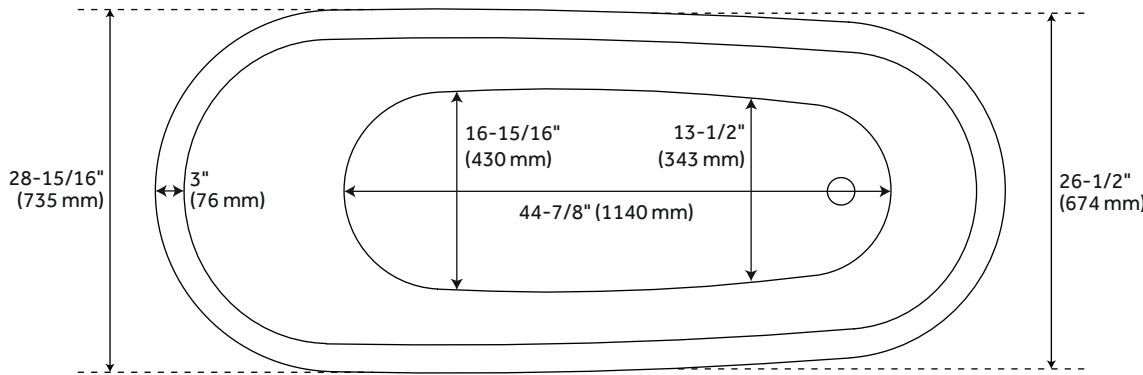

67" ALVARO ACRYLIC SLIPPER TUB

SKU: 459349
Code: SH459349

CSA B45.5/IAPMO Z124
LISTED ID: SH112037AWH

FEATURES

Installation Type: Freestanding
Features: Integral Drain & Overflow
Design: Modern
Product Finish: White
Material: Acrylic
Length: 67-5/16"
Width: 28-15/16"
Height: 28-15/16"
Depth: 17-1/2 in
Water Depth To Overflow: 14-3/4"
Rim Thickness: 3"
Exterior Treatment: Smooth
Interior Treatment: Smooth
Drain Included: Yes
Drain Finish: White
Faucet Included: No
Shape: Oval
Size: 67 in
Tub Overflow: Yes
Integral Drain & Overflow: Yes
Tub Material: Acrylic
Tub Interior Length: 44-7/8"
Tub Interior Width: 16-15/16"
Tap Deck: No
Faucet Drillings: No Drillings
Water Capacity (Gallons): 69
Built-In Adjusters: Yes
Tub Weight Uncrated (lbs): 168
Tub Weight Crated (lbs): 258
Weight: 168.02

REVISED 3/12/2024

67" ALVARO ACRYLIC SLIPPER TUB

SKU: 459349

Code: SH459349

ADDITIONAL FEATURES

- All dimensions are ($\pm 1/2$ ").
- Formed of two acrylic sheets, partially filled with fiberglass and resin for added durability.
- Optional Quick Connect Drop-In Drain Kit Includes:
 - Floor Plate, 1-1/2" PVC Pipe, 2" x 1-1/2" Trap Adapters, 1 Brass Threaded, 1 Brass Unthreaded Tailpiece and Plug.
 - Installs above your subfloor, but underneath your cement floor or tile, so you do not need access below the fixture.

REVISED 3/12/2024

67" ALVARO ACRYLIC SLIPPER TUB

All dimensions and specifications are nominal and may vary. Use actual products for accuracy in critical situations.