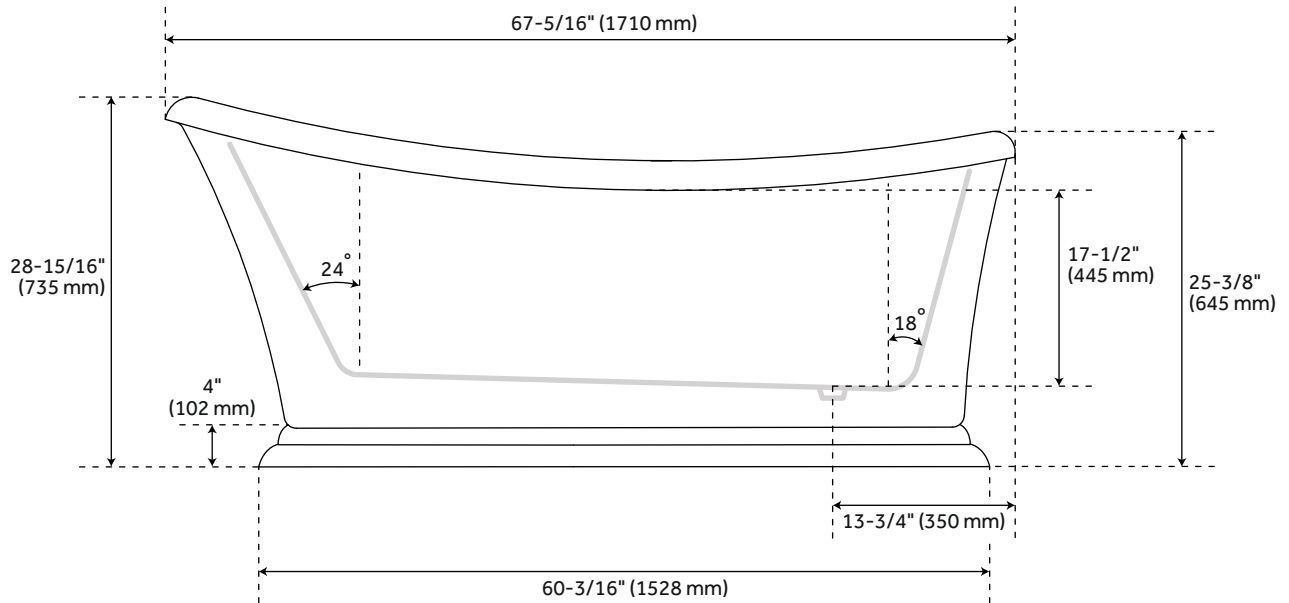

67" ALVARO ACRYLIC SLIPPER TUB

SKU: 459349
Code: SH459349

CSA B45.5/IAPMO Z124
LISTED ID: SH112037AWH

FEATURES

Installation Type: Freestanding
Features: Integral Drain & Overflow
Design: Modern
Product Finish: White
Material: Acrylic
Length: 67-5/16"
Width: 28-15/16"
Height: 28-15/16"
Depth: 17-1/2 in
Water Depth To Overflow: 14-3/4"
Rim Thickness: 3"
Exterior Treatment: Smooth
Interior Treatment: Smooth
Drain Included: Yes
Drain Finish: White
Faucet Included: No
Shape: Oval
Size: 67 in
Tub Overflow: Yes
Integral Drain & Overflow: Yes
Tub Material: Acrylic
Tub Interior Length: 44-7/8"
Tub Interior Width: 16-15/16"
Tap Deck: No
Faucet Drillings: No Drillings
Water Capacity (Gallons): 69
Built-In Adjusters: Yes
Tub Weight Uncrated (lbs): 168
Tub Weight Crated (lbs): 258
Weight: 168.02

REVISED 3/12/2024

67" ALVARO ACRYLIC SLIPPER TUB

SKU: 459349

Code: SH459349

ADDITIONAL FEATURES

- All dimensions are ($\pm 1/2$ ").
- Formed of two acrylic sheets, partially filled with fiberglass and resin for added durability.
- Optional Quick Connect Drop-In Drain Kit Includes:
 - Floor Plate, 1-1/2" PVC Pipe, 2" x 1-1/2" Trap Adapters, 1 Brass Threaded, 1 Brass Unthreaded Tailpiece and Plug.
 - Installs above your subfloor, but underneath your cement floor or tile, so you do not need access below the fixture.

REVISED 3/12/2024

67" ALVARO ACRYLIC SLIPPER TUB

All dimensions and specifications are nominal and may vary. Use actual products for accuracy in critical situations.