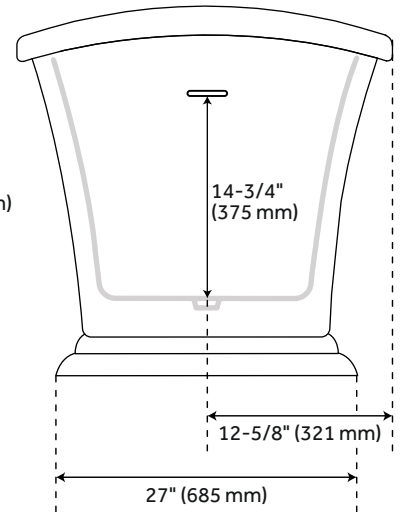

67" ALVARO ACRYLIC SLIPPER TUB

SKU: 459349
Code: SH459349

CSA B45.5/IAPMO Z124
LISTED ID: SH112037AWH

FEATURES

Installation Type: Freestanding
Features: Integral Drain & Overflow
Design: Modern
Product Finish: White
Material: Acrylic
Length: 67-5/16"
Width: 28-15/16"
Height: 28-15/16"
Depth: 17-1/2 in
Water Depth To Overflow: 14-3/4"
Rim Thickness: 3"
Exterior Treatment: Smooth
Interior Treatment: Smooth
Drain Included: Yes
Drain Finish: White
Faucet Included: No
Shape: Oval
Size: 67 in
Tub Overflow: Yes
Integral Drain & Overflow: Yes
Tub Material: Acrylic
Tub Interior Length: 44-7/8"
Tub Interior Width: 16-15/16"
Tap Deck: No
Faucet Drillings: No Drillings
Water Capacity (Gallons): 69
Built-In Adjusters: Yes
Tub Weight Uncrated (lbs): 168
Tub Weight Crated (lbs): 258
Weight: 168.02

REVISED 3/12/2024

67" ALVARO ACRYLIC SLIPPER TUB

SKU: 459349

Code: SH459349

ADDITIONAL FEATURES

- All dimensions are ($\pm 1/2$ ").
- Formed of two acrylic sheets, partially filled with fiberglass and resin for added durability.
- Optional Quick Connect Drop-In Drain Kit Includes:
 - Floor Plate, 1-1/2" PVC Pipe, 2" x 1-1/2" Trap Adapters, 1 Brass Threaded, 1 Brass Unthreaded Tailpiece and Plug.
 - Installs above your subfloor, but underneath your cement floor or tile, so you do not need access below the fixture.

REVISED 3/12/2024

67" ALVARO ACRYLIC SLIPPER TUB

All dimensions and specifications are nominal and may vary. Use actual products for accuracy in critical situations.