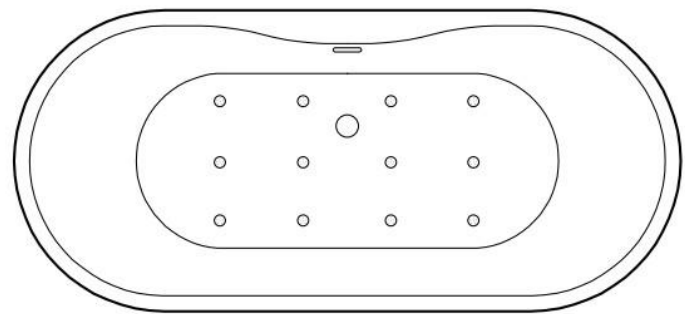

56" BOYCE ACRYLIC TUB WITH FOAM - AIR MASSAGE

SKU: 462646

Code: SH112074AFA

COMPONENTS LIST

- BM-TWP BALL CHECK VALVE JETS
- MANI-SD-A SECURITY DEVICE
- MAN-A-4-AC MANIFOLD
- SILVER SLS+ VARIABLE SPEED BLOWER

INSTALLATION

Install blower behind a wall (with an access panel) or in a closet. Blower can also be installed under floor. Ensure the security device, MANI-DS-A, is at least:

- 2" Above the tub rim

Security device and hose can be mounted in wall

REMOTE CONTROL

- CG+/RTC-SENSOR-WP
- 12 – 15 YEAR BATTERY LIFE

INSIDE OF BATH

- (12) MAXI AIR JETS WITH 24 OPENINGS

REVISED 11/20/2024