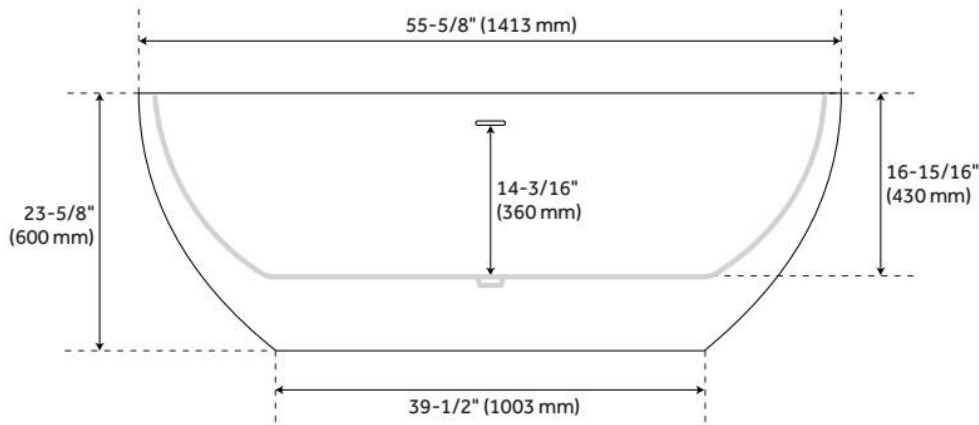

56" BOYCE ACRYLIC TUB WITH FOAM - AIR MASSAGE

SKU: 462646

Code: SH112074AFA

REVISED 11/20/2024