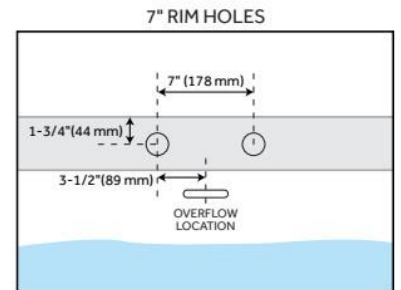

56" BOYCE ACRYLIC TUB WITH FOAM - AIR MASSAGE

SKU: 462646

Code: SH112074AFA

REVISED 11/20/2024