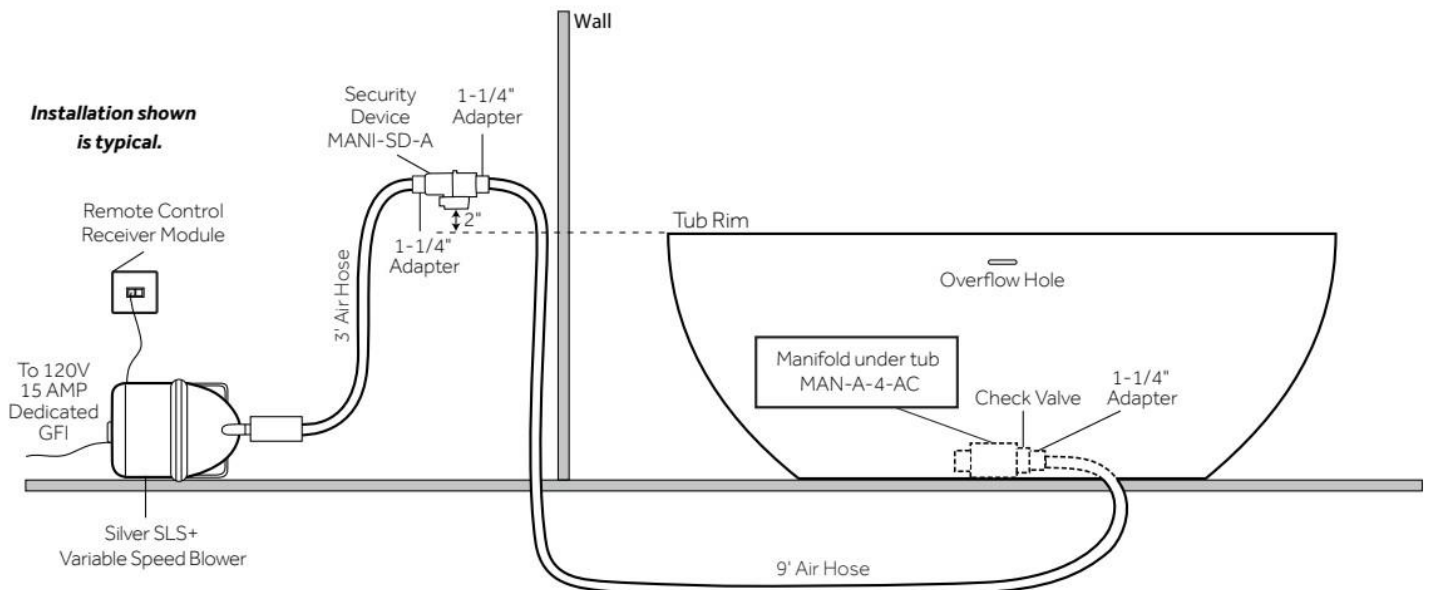

56" BOYCE ACRYLIC TUB WITH FOAM - AIR MASSAGE

SKU: 462646

Code: SH112074AFA

COMPONENTS LIST

- BM-TWP BALL CHECK VALVE JETS
- MANI-SD-A SECURITY DEVICE
- MAN-A-4-AC MANIFOLD
- SILVER SLS+ VARIABLE SPEED BLOWER

INSTALLATION

Install blower behind a wall (with an access panel) or in a closet. Blower can also be installed under floor. Ensure the security device, MANI-DS-A, is at least:

- 2" Above the tub rim

Security device and hose can be mounted in wall

REMOTE CONTROL

- CG+/RTC-SENSOR-WP
- 12 – 15 YEAR BATTERY LIFE

INSIDE OF BATH

- (12) MAXI AIR JETS WITH 24 OPENINGS

REVISED 11/20/2024