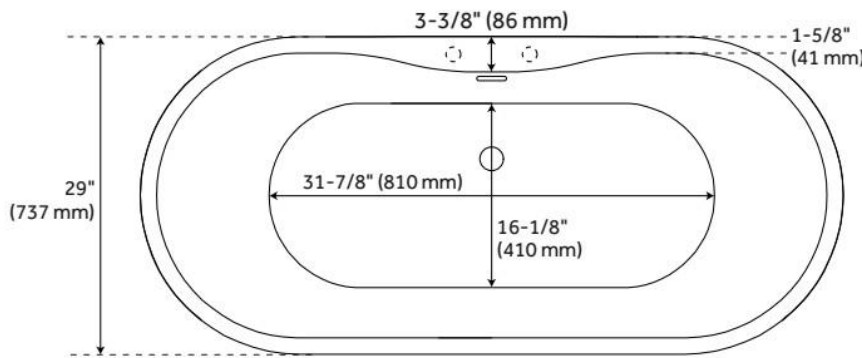

56" BOYCE ACRYLIC TUB WITH FOAM - AIR MASSAGE

SKU: 462646

Code: SH112074AFA

FEATURES

Tub Material: Acrylic
Product Finish: White
Shape: Oval
Tub Drain Placement: Offset
Drain Included: Yes
Drain and Overflow Finish: White
Water Depth to Overflow: 14-3/16"
Water Capacity (Gallons): 54
Built-In Adjusters: Yes
Tub Weight Uncrated (lbs): 155
Optional Accessory: 428473

ASME A112.19.7/CSA B45.10, Massachusetts Accepted, LISTED ID: SH112074AFAWH

ADDITIONAL FEATURES

- All dimensions are ($\pm 1/2$ ").
- Air tub features 12 air jets that massage and relax. Remote control works within 15-foot radius and is designed to float. Tub and air system come fully assembled.
- Foam insulation increases heat retention and prevents condensation due to water and air temperature fluctuations.
- Back of tub has a removable magnetic panel for easy access when installing deck-mount faucet.
- Before drilling for a rim-mounted faucet, refer to the specification sheet for faucet location and dimensions.
- Optional Quick Connect Drop-In Drain Kit Includes:
 - Floor Plate, 1-1/2" PVC Pipe, 2" x 1-1/2" Trap Adapters, 1 Brass Threaded, 1 Brass Unthreaded Tailpiece and Plug.
 - Installs above your subfloor, but underneath your cement floor or tile, so you do not need access below the fixture.

REVISED 11/20/2024

56" BOYCE ACRYLIC TUB WITH FOAM - AIR MASSAGE

SKU: 462646

Code: SH112074AFA

REVISED 11/20/2024

56" BOYCE ACRYLIC TUB WITH FOAM - AIR MASSAGE

SKU: 462646

Code: SH112074AFA