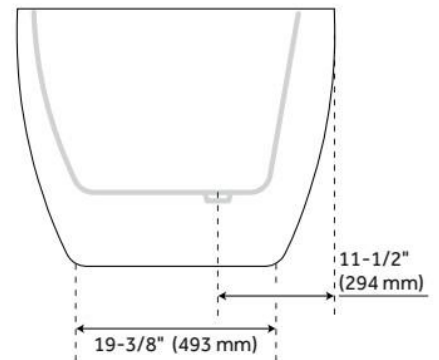

56" BOYCE ACRYLIC TUB WITH FOAM - AIR MASSAGE

SKU: 462646

Code: SH112074AFA

REVISED 11/20/2024